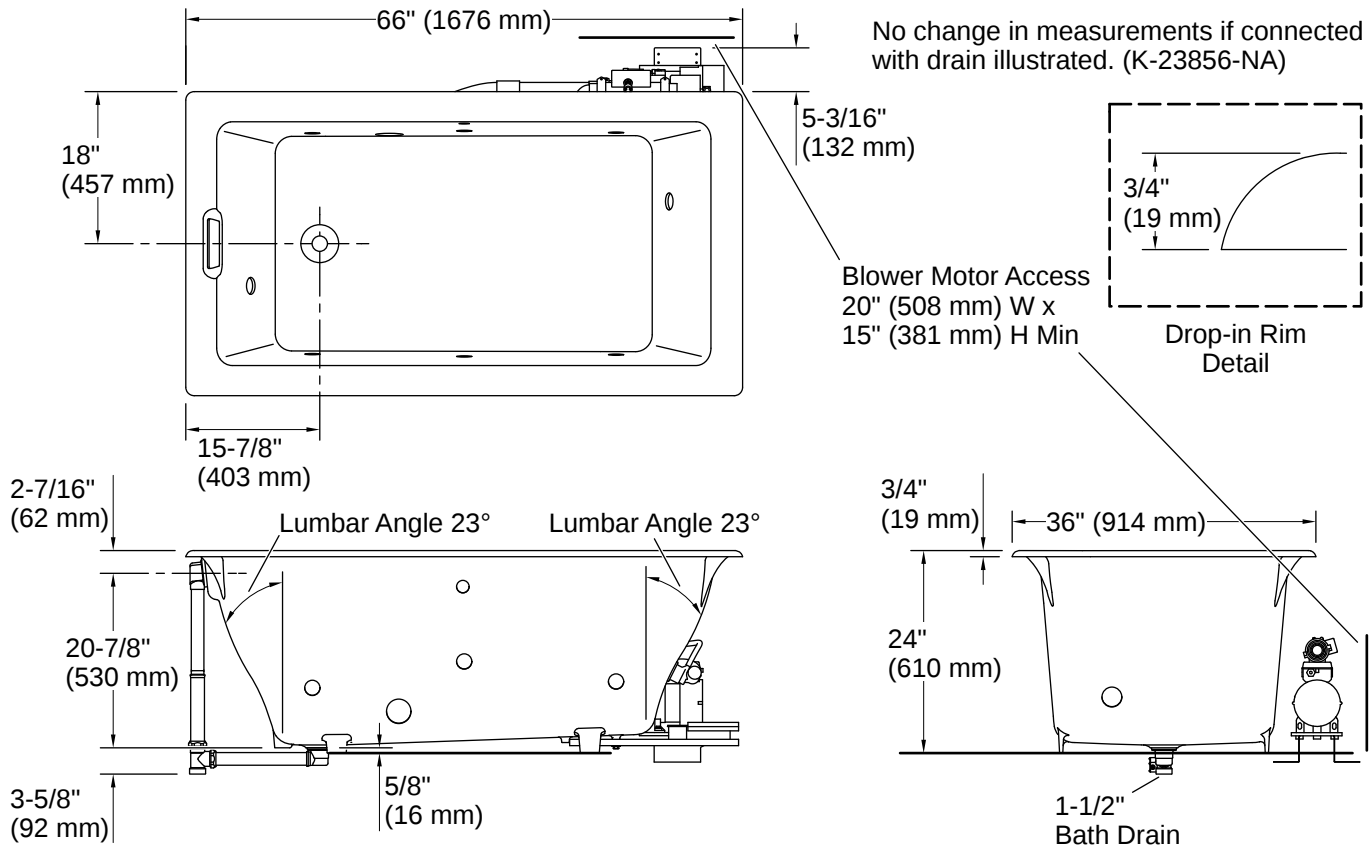

Installation

- Drop-in or undermount
- Reversible drain

Installation Notes

Install this product according to the installation instructions.

Measure your actual product for rough-in details.

The hot water supply should be 70% of the capacity of the bath or greater. Installations will vary.