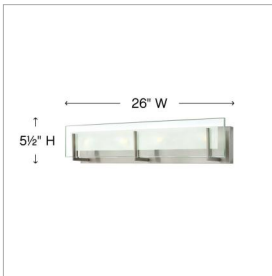

LATITUDE

5654BN

LARGE FOUR LIGHT VANITY

Latitude is contemporary and sleek, finding its true beauty in the minimalist design. The slim glass panel features rectangular etching while the subtle, split fork frames add understated architectural style.

DETAILS	
FINISH:	Brushed Nickel
MATERIAL:	Steel
GLASS:	Inside Etched Clear
DIMMABLE:	Yes

DIMENSIONS	
WIDTH:	26"
HEIGHT:	5.5"
WEIGHT:	8.5lb
BACK PLATE:	25"W X 4.75"H
EXTENSION:	4"
TOP TO OUTLET:	3.25"

LIGHT SOURCE	
LIGHT SOURCE:	Socketed
WATTAGE:	4-60w G-9 *Included or 4-5w G9 LED, 60w Equiv.
VOLTAGE:	120v

SHIPPING	
CARTON LENGTH:	29
CARTON WIDTH:	7.5
CARTON HEIGHT:	7.5
CARTON WEIGHT:	10

PRODUCT DETAILS:

- Invisimount hardware is hidden on the backplate for a clean silhouette
- This fixture can only be mounted with shades/glass facing up toward the ceiling
- Damp Rated
- ADA compliant design provides added accessibility and maximum clearance
- Bold silhouette with dramatic details creates a modern statement