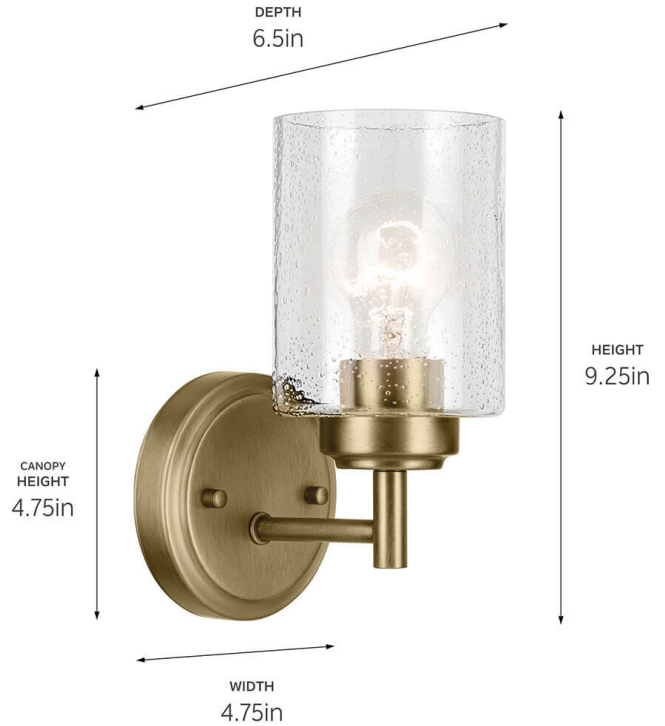

SPECIFICATIONS

Certifications/Qualifications

ADA Compliant	No
Prop65	Yes
DarkSky Approved	No
Location Rating	Damp
	kichler.com/warranty

Dimensions

Height	9.25"
Width	4.75"
Height From Center Of Wall Opening (Spec Sheet)	7"
Depth	6.5"
Weight	1.5 LBS
Canopy Width	4.75"
Canopy Depth	1"

Electrical

Input Voltage	120 V

Light Source

Light Source	Bulb
Lamp Included	Not Included
# Of Bulbs/LED Modules	1
Max Or Nominal Watt	75 W
Lamp Type	A19
Socket Type	E26 (Medium)
Dimmable	Yes
Dimmable Notes	Dimmable when used with dimmer switch (sold separately); when using LED bulbs, see bulb manufacturer dimming specifications.

Mounting/Installation

Interior/Exterior	Interior Product
Mounting Weight	0.88 LBS
Install Glass Up Or Down	Both
Lead Wire Length	6
Wire Connectors	Wire Nuts

FIXTURE ATTRIBUTES

Housing/Glass

Primary Material	Steel
Shade Included	No
Shade Dimensions	4.25 DIA X 5.5

Product/Ordering Information

Sku	45910NBR
Finish	Natural Brass
UPC	783927043946

Finishes

- Black
- Brushed Nickel
- Natural Brass
- Olde Bronze

ALSO IN THIS FAMILY