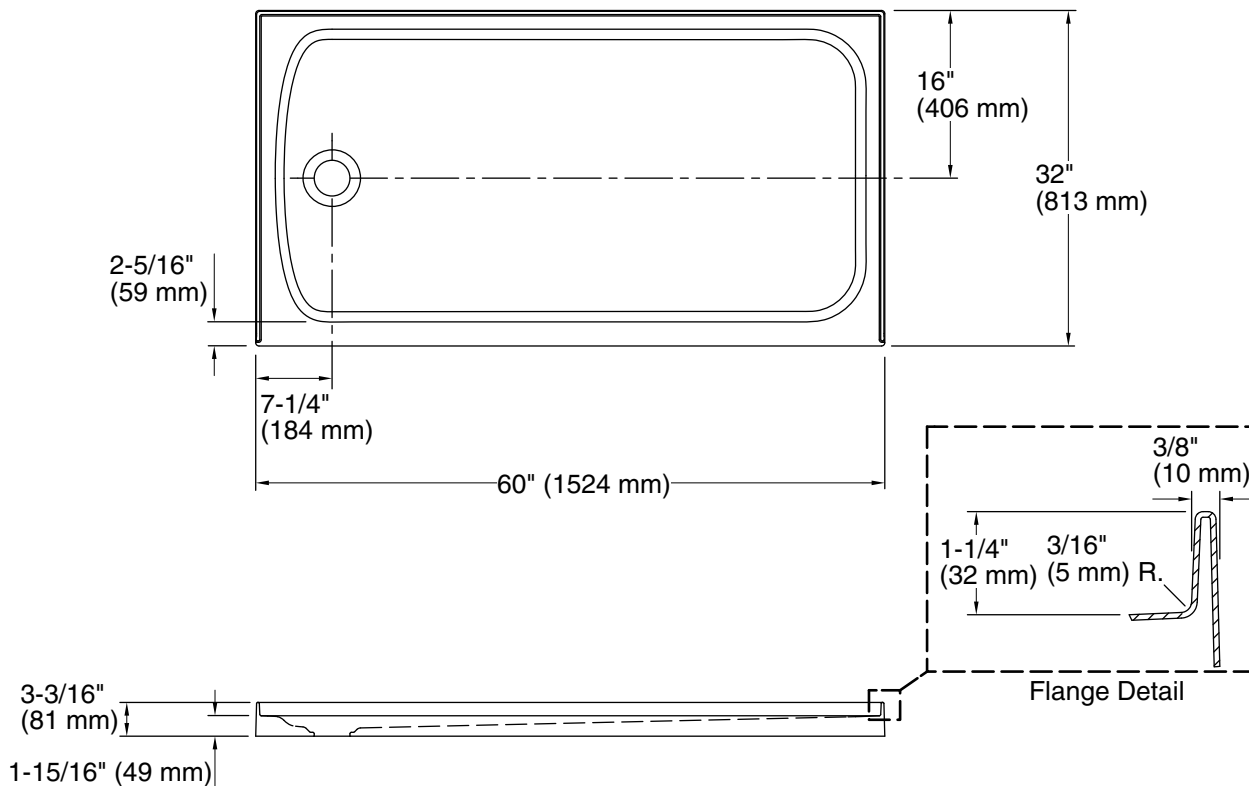

Material

- Resin concrete core with acrylic surface

Installation

- Alcove
- Integral flange
- Left drain

Required Products/Accessories

- [K-707200-D3](#) Frameless Sliding Shower Door
- or
- [K-707200-L](#) Frameless Sliding Shower Door
- or
- [K-707201-L](#) Frameless Sliding Shower Door
- or
- [K-707206-D3](#) Frameless Sliding Shower Door
- or
- [K-707206-L](#) 76" H sliding shower door with 5/16"-thick glass
- or
- [K-706009-D3](#) Frameless Sliding Shower Door
- or
- [K-706009-L](#) Frameless Sliding Shower Door

Available Colors/Finishes

Color tiles intended for reference only.

Color	Code	Description
-------	------	-------------

	0	White
---	---	-------

Technical Information

All product dimensions are nominal.

Drain location:	Left
Weight:	128 lbs (58.1 kg)
Minimum flat for door:	2" (51 mm)