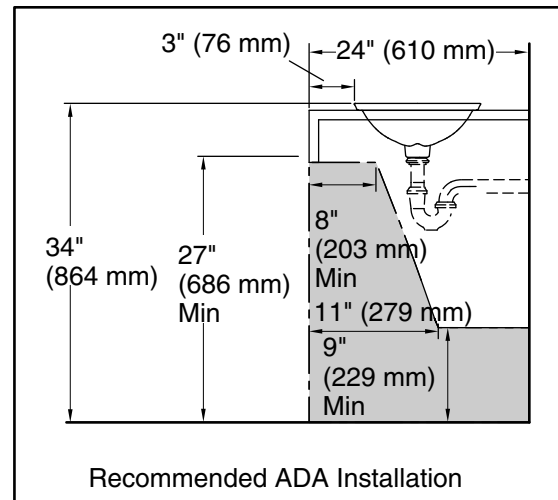

Color tiles intended for reference only.

Color	Code	Description
-------	------	-------------

	0	White
---	---	-------

Sartorial™ Herringbone Carillon®

21" rectangular drop-in bathroom sink, no overflow
K-75749-HD1

Technical Information

All product dimensions are nominal.

- Basin configuration: Single Bowl
- Bowl area (Only): Length: 21-1/8" (536 mm)
Width: 14-9/16" (370 mm)
Bowl depth: 4-1/8" (105 mm)
Water depth: 4-1/8" (105 mm)
- With overflow: No
- Template: 1242828, required, included