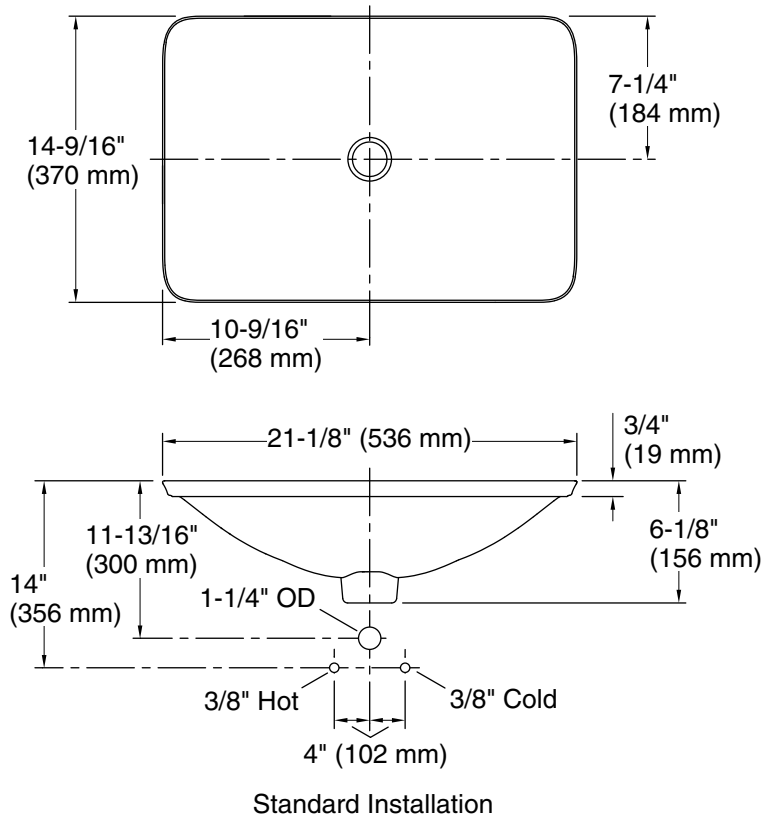

Color tiles intended for reference only.

Color	Code	Description
-------	------	-------------

	0	White
---	---	-------

Sartorial™ Herringbone Carillon®

21" rectangular drop-in bathroom sink, no overflow
K-75749-HD1

Technical Information

All product dimensions are nominal.

- Basin configuration: Single Bowl
- Bowl area (Only): Length: 21-1/8" (536 mm)
Width: 14-9/16" (370 mm)
Bowl depth: 4-1/8" (105 mm)
Water depth: 4-1/8" (105 mm)
- With overflow: No
- Template: 1242828, required, included