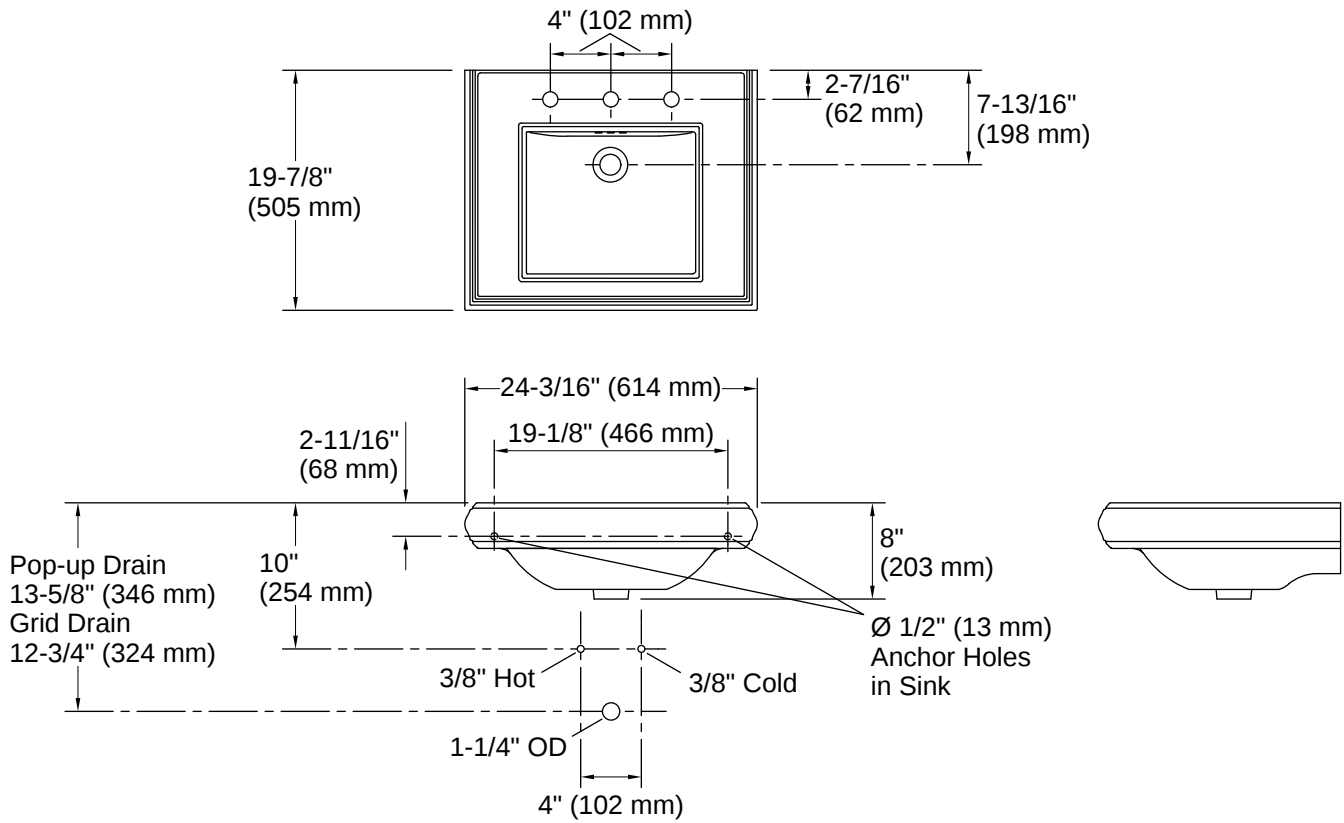

Installation

- Pedestal or console table

Installation Notes

Install this product according to the installation instructions.