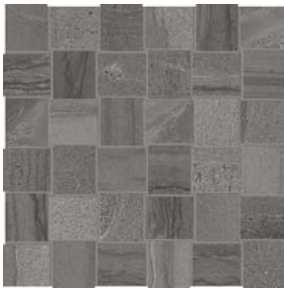

12" x 24" AMELIA CARBON HD PORCELAIN TILE
POLISHED RECTIFIED 69-865, MATTE 69-071

2" x 2" AMELIA CARBON BASKETWEAVE
PORCELAIN MOSAICS 69-075