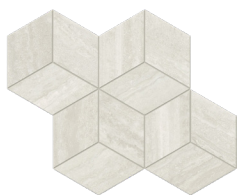

COLORS

Verso Navona
CAE ICVN

Contro Navona
CAE ICCN

Verso Classico
CAE ICVC

Contro Classico
CAE ICCC

Verso Silver
CAE ICVS

SLAB

Verso Navona
CAE ICVN

Verso Classico
CAE ICVC

Verso Silver
CAE ICVS

MOSAIC

Verso Navona
CAE ICVN HEXA

Verso Classico
CAE ICVC HEXA

Verso Silver
CAE ICVS HEXA

Contro Navona
CAE ICCN MOSS22

Contro Classico
CAE ICCC MOSS22

Tiles, Mosaic and Trim*

SIZE	ACTUAL	THICKNESS	FINISH
47" x 109" Slab Rectified	47.27" x 109.44"	6mm	Matte/Natural
47" x 47" Soft Rectified	47.24" x 47.24"	9mm	Matte/Natural
24" x 47" Rectified	23.62" x 47.24"	9mm	Matte/Natural
24" x 47" Contro Soft Rectified (MTO)	23.62" x 47.24"	9mm	Matte/Natural
24" x 47" Verso Grip Rectified (MTO)	23.62" x 47.24"	20mm	Bush-hammered
24" x 24" Rectified	23.62" x 23.62"	9mm	Matte/Natural
16" x 24" Rectified	15.74" x 23.62"	9mm	Matte/Natural
12" x 24" Rectified	11.81" x 23.62"	9mm	Matte/Natural
4" x 24" Rectified	3.93" x 23.62"	9mm	Matte/Natural
8" x 24" Rectified	7.87" x 23.62"	9mm	Matte/Natural
23" x 23" Rustic Decorative	23.22" x 23.22"	N/A	Matte/Natural
24" x 47" Straight Decorative Rectified	23.62" x 47.24"	N/A	Matte/Natural
15" x 19" Hexa Mosaic	14.96" x 18.50"	N/A	Matte/Natural
13" x 24" Scalino	12.99" x 23.62"	N/A	Matte/Natural
13" x 47" Scalino	12.99" x 47.24"	N/A	Matte/Natural
13" x 13" Left Scalino Angolare	12.99" x 12.99"	N/A	Matte/Natural
13" x 13" Right Scalino Angolare	12.99" x 12.99"	N/A	Matte/Natural
13" x 13" Scalino Angolare	12.99" x 12.99"	N/A	Matte/Natural
3" x 24" Bullnose	2.83" x 23.62"	N/A	Matte/Natural
2" x 2" Mosaic	11.81" x 11.81"	N/A	Matte/Natural