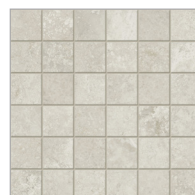

COLORS

Verso Navona
CAE ICVN

Contro Navona
CAE ICCN

Verso Classico
CAE ICVC

Contro Classico
CAE ICCC

Verso Silver
CAE ICVS

SLAB

Verso Navona
CAE ICVN

Verso Classico
CAE ICVC

Verso Silver
CAE ICVS

MOSAIC

Verso Navona
CAE ICVN HEXA

Verso Classico
CAE ICVC HEXA

Verso Silver
CAE ICVS HEXA

Contro Navona
CAE ICCN MOSS22

Contro Classico
CAE ICCC MOSS22

Tiles, Mosaic and Trim*

SIZE	ACTUAL	THICKNESS	FINISH
47" x 109" Slab Rectified	47.27" x 109.44"	6mm	Matte/Natural
47" x 47" Soft Rectified	47.24" x 47.24"	9mm	Matte/Natural
24" x 47" Rectified	23.62" x 47.24"	9mm	Matte/Natural
24" x 47" Contro Soft Rectified (MTO)	23.62" x 47.24"	9mm	Matte/Natural
24" x 47" Verso Grip Rectified (MTO)	23.62" x 47.24"	20mm	Bush-hammered
24" x 24" Rectified	23.62" x 23.62"	9mm	Matte/Natural
16" x 24" Rectified	15.74" x 23.62"	9mm	Matte/Natural
12" x 24" Rectified	11.81" x 23.62"	9mm	Matte/Natural
4" x 24" Rectified	3.93" x 23.62"	9mm	Matte/Natural
8" x 24" Rectified	7.87" x 23.62"	9mm	Matte/Natural
23" x 23" Rustic Decorative	23.22" x 23.22"	N/A	Matte/Natural
24" x 47" Straight Decorative Rectified	23.62" x 47.24"	N/A	Matte/Natural
15" x 19" Hexa Mosaic	14.96" x 18.50"	N/A	Matte/Natural
13" x 24" Scalino	12.99" x 23.62"	N/A	Matte/Natural
13" x 47" Scalino	12.99" x 47.24"	N/A	Matte/Natural
13" x 13" Left Scalino Angolare	12.99" x 12.99"	N/A	Matte/Natural
13" x 13" Right Scalino Angolare	12.99" x 12.99"	N/A	Matte/Natural
13" x 13" Scalino Angolare	12.99" x 12.99"	N/A	Matte/Natural
3" x 24" Bullnose	2.83" x 23.62"	N/A	Matte/Natural
2" x 2" Mosaic	11.81" x 11.81"	N/A	Matte/Natural