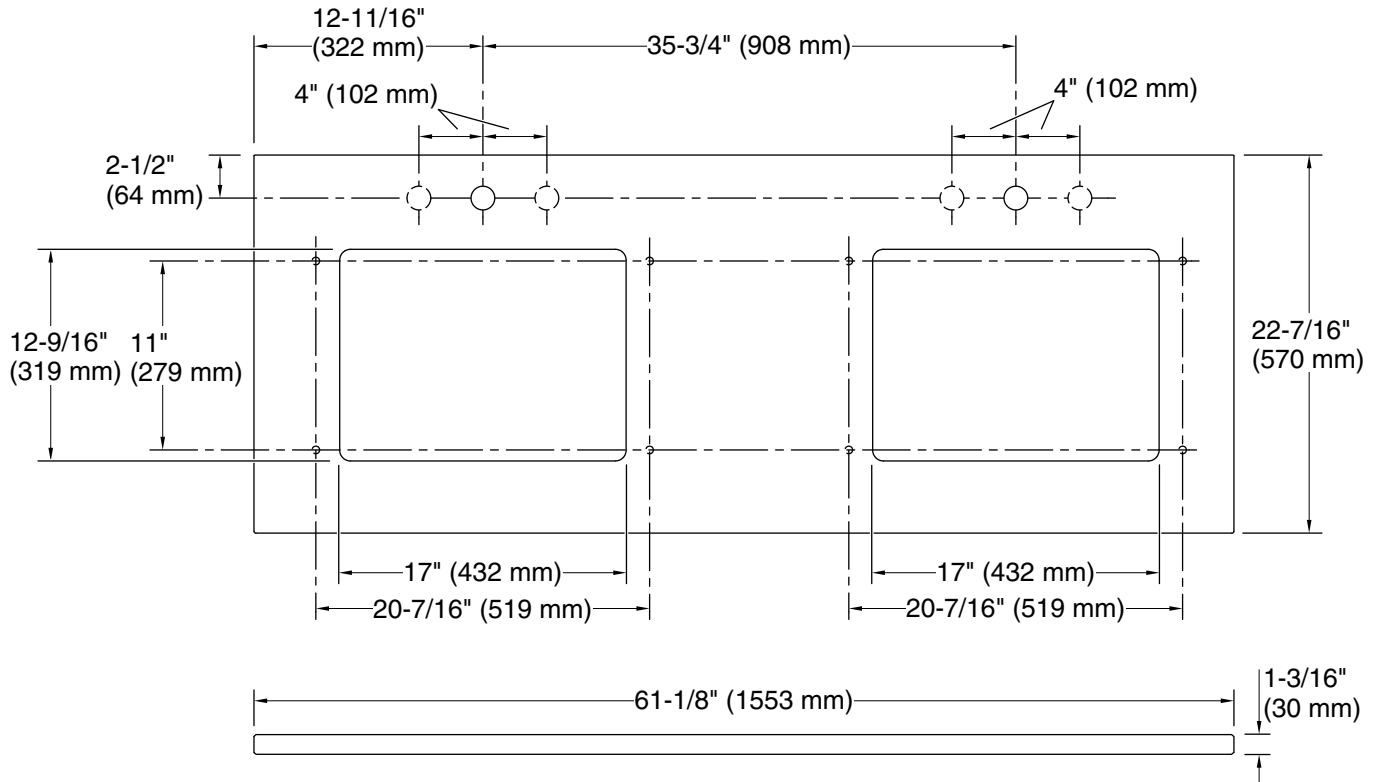

### Installation

- Vanity top
- Single faucet hole with pilot holes for optional 8" (203 mm) widespread faucet configuration

### Technical Information

All product dimensions are nominal.

Center(s): 8" (203 mm)

With overflow: No

Number of deck holes: 3