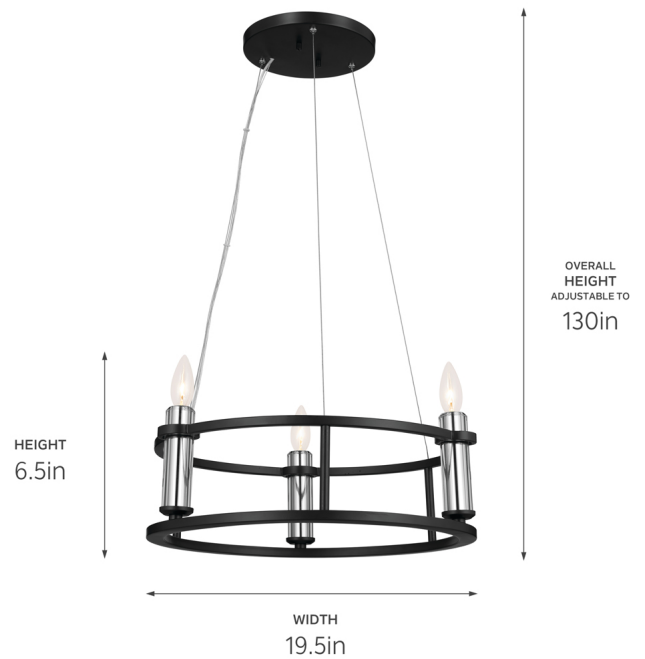

SPECIFICATIONS

Certifications/Qualifications

ADA Compliant	No
Prop65	No
Location Rating	Dry
	kichler.com/warranty

Dimensions

Height	6.5"
Overall Height	130"
Weight	8.5 LBS
Canopy Height	1"
Canopy Width	8.25"
Canopy Depth	8.25"

Electrical

Input Voltage	120 V

Light Source

Light Source	Bulb
Lamp Included	Not Included
# Of Bulbs/LED Modules	3
Max Or Nominal Watt	60 W
Lamp Type	B10
Socket Type	E12 (Candelabra)

Mounting/Installation

Interior/Exterior	Interior Product
Mounting Weight	6.5 LBS
Lead Wire Length	132
Wire Connectors	Wire Nuts

FIXTURE ATTRIBUTES

Housing/Glass

Primary Material	Steel
Shade Included	No

Product/Ordering Information

Sku	52493BK
Finish	Black
UPC	783927017619

Finishes

- Black
- Brushed Natural Brass
- Polished Nickel