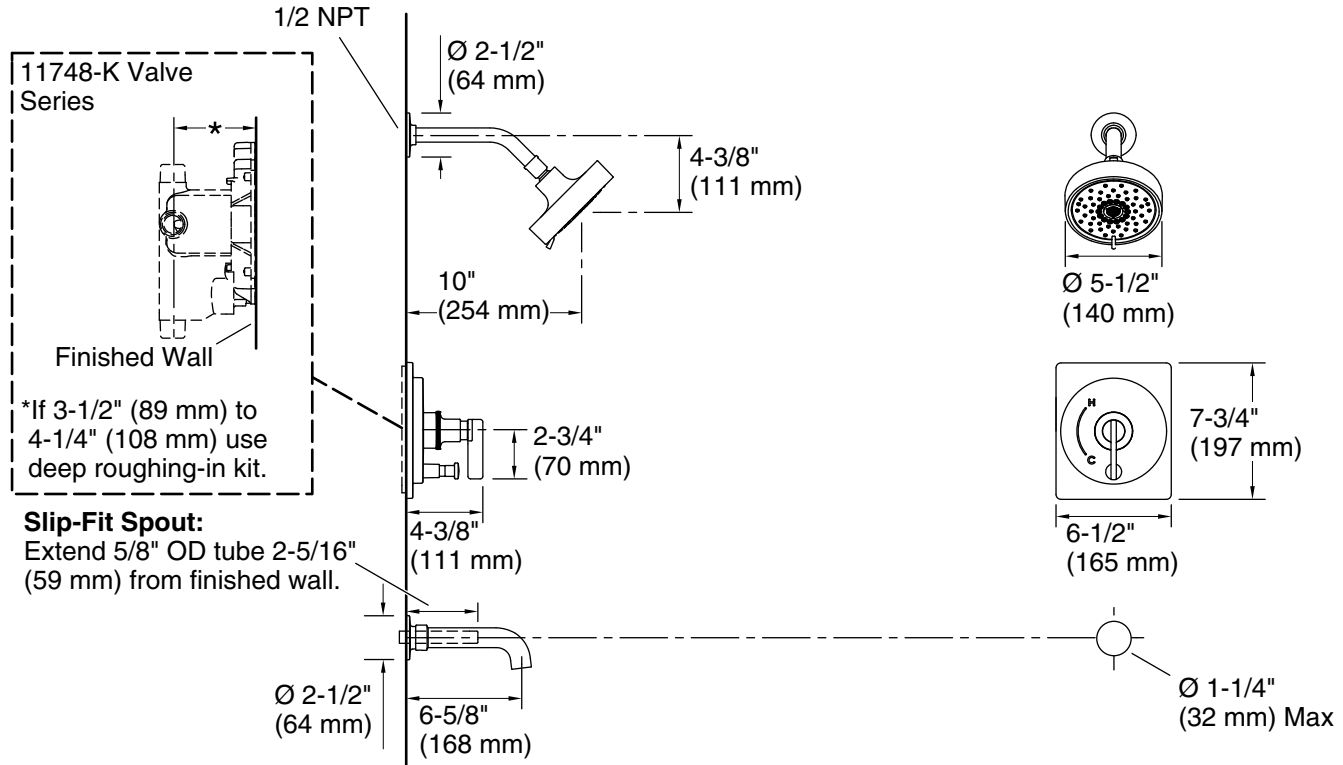

### Features

- Designed in collaboration with Studio McGee
- Multifunction showerhead with advanced spray engine provides three experiences: full coverage, pulsating massage and silk spray
- 2.5 gpm (9.5 lpm) maximum flow rate
- A single handle controls both on/off activation and temperature setting
- MasterClean™ sprayface features an easy-to-clean surface that withstands mineral buildup and maximizes spray performance
- 6-5/8" (168 mm) bath spout with slip-fit connection
- Includes shower arm and flange
- Coordinates with other products in the Castia collection
- Requires valve (sold separately)

### Technical Information

All product dimensions are nominal.

#### Spout:

Spout reach: 6-5/8" (168 mm)

Shower/Rainhead rated max flow: 2.5 gal/min (9.5 l/min)