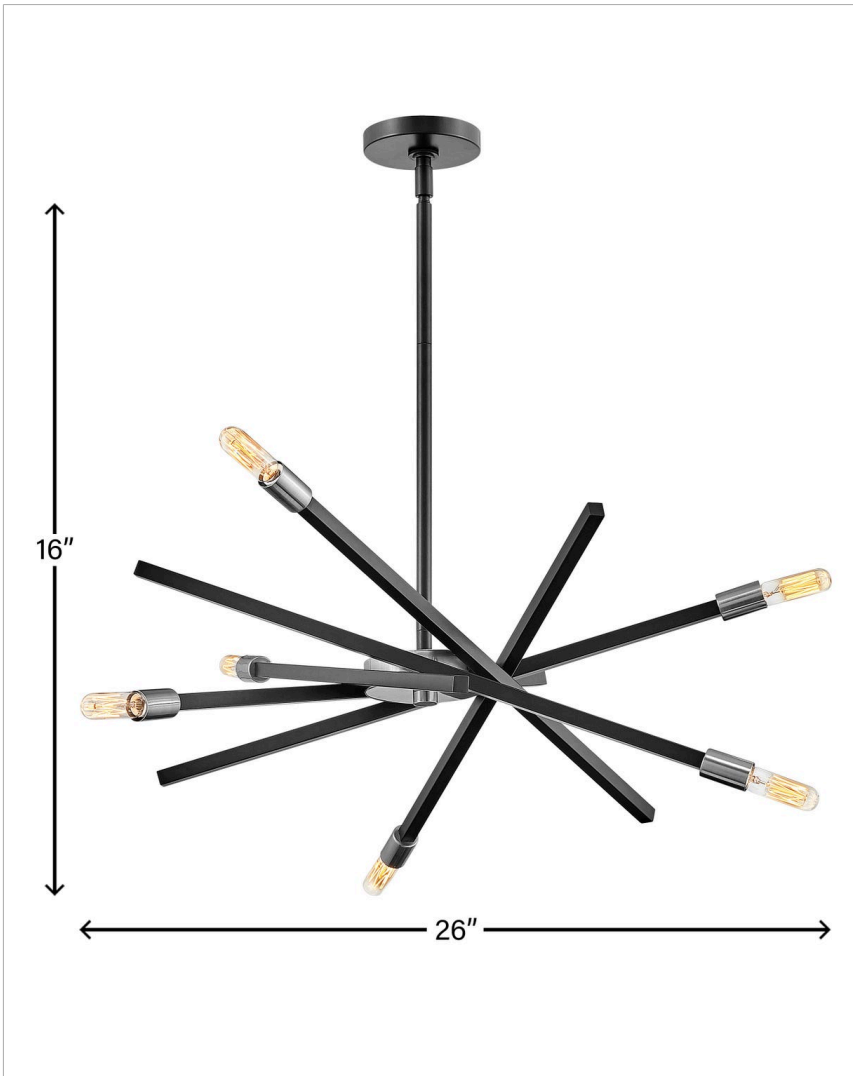

### MEDIUM ADJUSTABLE SINGLE TIER CHANDELIER

When it comes to versatile contemporary fixtures with a midcentury twist, Archer hits the mark. Articulating arms with multiple finish options effortlessly adapt to horizontal or vertical spaces. Archer aims to please with its high style, mixed finishes and design flexibility.

DETAILS	
FINISH:	Satin Black
MATERIAL:	Steel
SLOPE DEGREE:	90
DIMMABLE:	YES - WITH DIMMABLE LAMP (NOT INCLUDED)

DIMENSIONS	
WIDTH:	26"
HEIGHT:	16"
WEIGHT:	8.2lb

LIGHT SOURCE	
LIGHT SOURCE:	Socketed
WATTAGE:	6-5w Cand. LED, 60w Equiv.
VOLTAGE:	120v

MOUNTING	
CANOPY:	5" Dia.
LEAD WIRE:	1 X 120"
MAX HEIGHT:	47.5

SHIPPING	
CARTON LENGTH:	30
CARTON WIDTH:	9.5
CARTON HEIGHT:	9.5
CARTON WEIGHT:	10.5

#### PRODUCT DETAILS:

- Can be hung on a sloped ceiling
- Includes (1) 6" stem and (2) 12" stems to customize hanging height
- Dry Rated
- Shown with T-style bulbs (not included)
- Bold silhouette with dramatic details creates a modern statement
- All dimensions listed are as shown