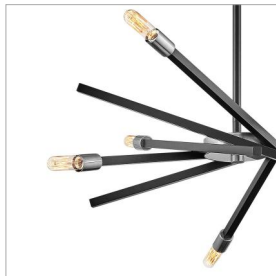

### MEDIUM ADJUSTABLE SINGLE TIER CHANDELIER

When it comes to versatile contemporary fixtures with a midcentury twist, Archer hits the mark. Articulating arms with multiple finish options effortlessly adapt to horizontal or vertical spaces. Archer aims to please with its high style, mixed finishes and design flexibility.

DETAILS	
FINISH:	Satin Black
MATERIAL:	Steel
SLOPE DEGREE:	90
DIMMABLE:	YES - WITH DIMMABLE LAMP (NOT INCLUDED)

DIMENSIONS	
WIDTH:	26"
HEIGHT:	16"
WEIGHT:	8.2lb

LIGHT SOURCE	
LIGHT SOURCE:	Socketed
WATTAGE:	6-5w Cand. LED, 60w Equiv.
VOLTAGE:	120v

#### PRODUCT DETAILS:

- Can be hung on a sloped ceiling
- Includes (1) 6" stem and (2) 12" stems to customize hanging height
- Dry Rated
- Shown with T-style bulbs (not included)
- Bold silhouette with dramatic details creates a modern statement
- All dimensions listed are as shown