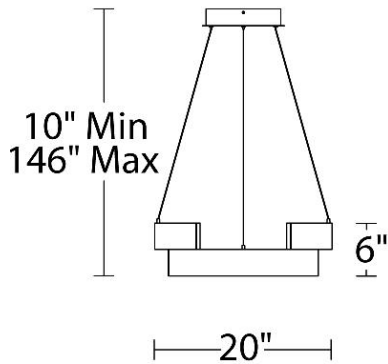

FINISHES:

LINE DRAWING:

PD-95820