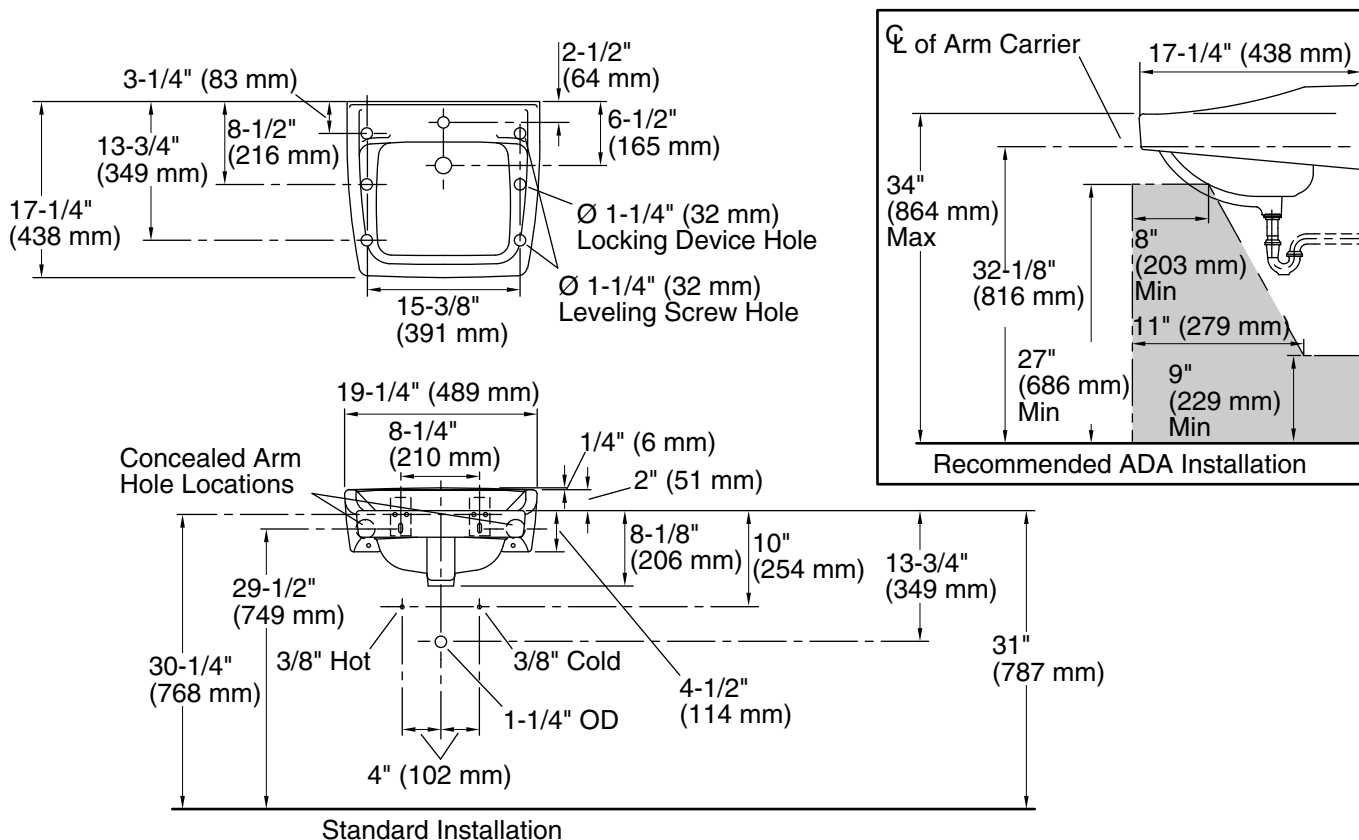

Technical Information

All product dimensions are nominal.

Basin configuration: Single Bowl

Bowl area (Only): Length: 14" (356 mm)

Width: 11" (279 mm)

Water depth: 4-7/16" (113 mm)

With overflow: Yes

Number of deck holes: 1

Faucet hole(s): 1-3/8" (35 mm)

Drain hole: 1-3/4" (44 mm)

Notes

Install this product according to the installation instructions.

ADA compliant when installed to the specific requirements of these regulations.