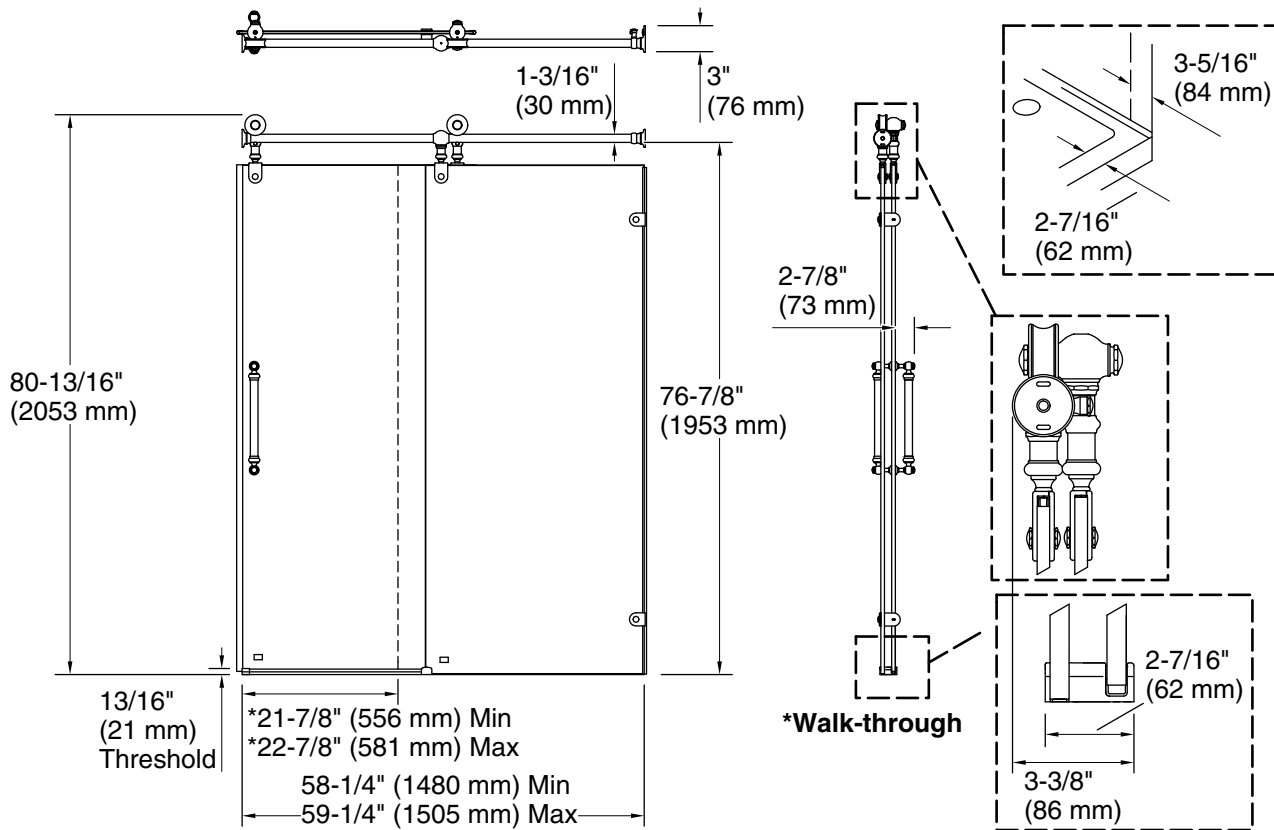

Technical Information

All product dimensions are nominal.

Shower Ledge Min 2-7/16" (62 mm)
Flat:

Shower Wall Min 3-5/16" (84 mm)
Flat:

Wall Studs Required Yes
for Door:

Notes

Install this product according to the installation instructions.

The vertical opening should be a minimum of 83" (2108 mm) to allow for installation clearance.