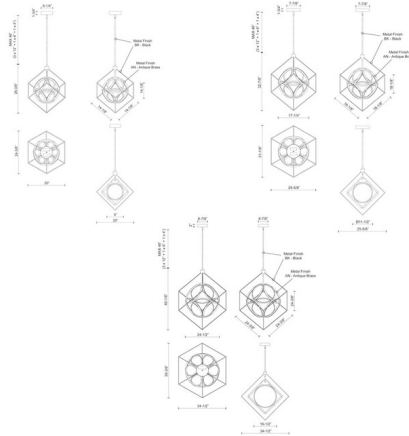

Description

The Monza Chandelier features a silicon circular diffuser set in an interconnecting aluminum rings finished in Antique Brass within a steel frame Black cube. Available in three sizes. Includes three 12 inch, one 6 inch and 1 four inch downrods. ETL listed.

Specifications

COLOR Opal
BODY FINISH Black / Antique Brass
WATTAGE 57.5W
DIMMER Low Voltage Electronic
DIMENSIONS 46"L x 20"W x 26.37"H
INTEGRATED LED MODULE 1 x LED/57.5W/120V LED

Technical Information

PRODUCT DIMENSIONS Max Overall Height: 74-1/8"
LAMP LIFE 50000 hours
COLOR RENDERING 90 CRI
LAMP COLOR 3000K
LUMENS/WATT 49.74
LUMINOUS FLUX 2860 lumens

Shown in black / antique brass / opal

CLICK TO VIEW PRODUCT