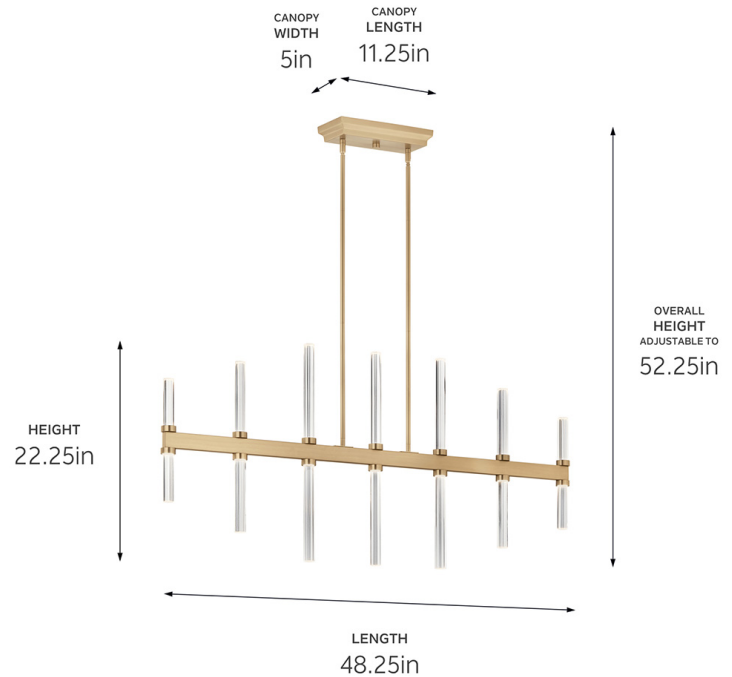

SPECIFICATIONS

Certifications/Qualifications

ADA Compliant	No
Prop65	Yes
Location Rating	Dry
	kichler.com/warranty

Dimensions

Height	22.25"
Overall Height	52.25"
Length	48.25"
Width	5"
Weight	16.35 LBS
Canopy Height	11.25"
Canopy Width	5"
Canopy Depth	1.75"

Electrical

Input Voltage	120 V

Light Source

Light Source	Integrated LED
Lamp Included	Integrated
# Of Bulbs/LED Modules	14
Max Or Nominal Watt	71 W
Max Wattage/Range	71
Lamp Type	Integrated
Socket Type	Integrated LED
Dimmable	Yes

Photometrics

Color Temperature Range	3000K
Color Rendering Index (CRI)	92
Delivered Lumens	3813 L
Delivered Efficacy (Lumens/Watt)	53.7
Rated Life	40000 hours

Mounting/Installation

Interior/Exterior	Interior Product
Mounting Weight	6.55 LBS
Lead Wire Length	144
Wire Connectors	Wire Nuts

FIXTURE ATTRIBUTES

Housing/Glass

Primary Material	Steel
Diffuser Description	Faceted K9 Glass
Max Stem Tilt	90 °

Product/Ordering Information

SKU	52670CPZ
Finish	Champagne Bronze™
UPC	783927045643

Finishes

- Black
- Champagne Bronze™
- Polished Nickel