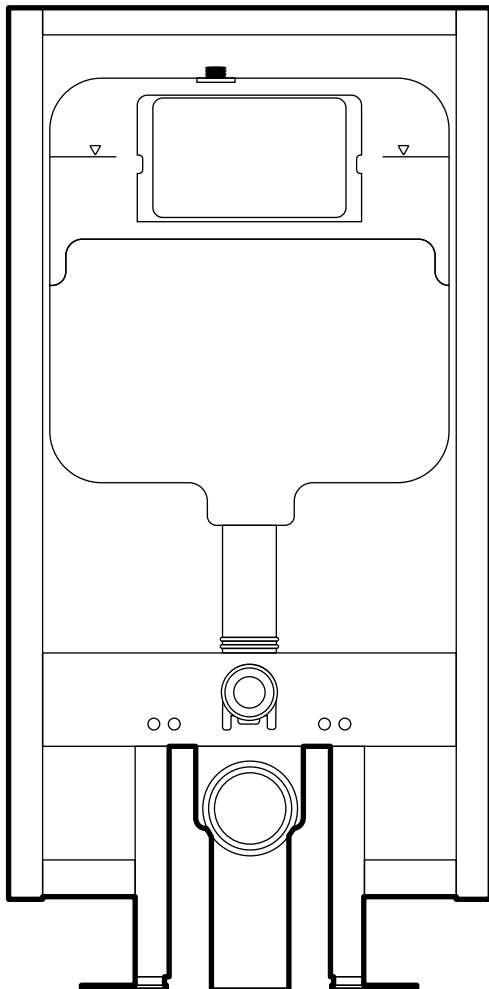

INSTALLATION:

Wall-hung

INCLUDED PARTS:

- Toilet
- Installation Hardware
- Remote Control

SPECIFICATIONS:

N.W: 70 lb.

D: 24 x W: 16" x H: 12"

COLORS & FINISHES:

D: 6.5" x W: 19.5" x H: 46.5"

INCLUDED PARTS:

- Discharge Pipe: SM-CPT106
- Fill Valve: SM-CPT108
- Flush Valve: SM-CPT109
- 12npt Angle Valve: SM-CPT111
- Connecting Pipe: SM-CPT105
- Straight Pipe: SM-VPT104
- Thread Bolts: SM-CPT107

REQUIRED PARTS:

(sold separately)

- Flush Actuator Plate
- Wall-Hung Toilet

Wall-Mount Dual-Flush Actuator Plate

FEATURES:

- ABS material
- Dual-flush push buttons

INSTALLATION:

Front-mount

INCLUDED PARTS:

- Flush Actuator

SPECIFICATIONS:

N.W: 0.5 lb.
D: 0.5 x W: 10" x H: 6.5"

COLORS & FINISHES: