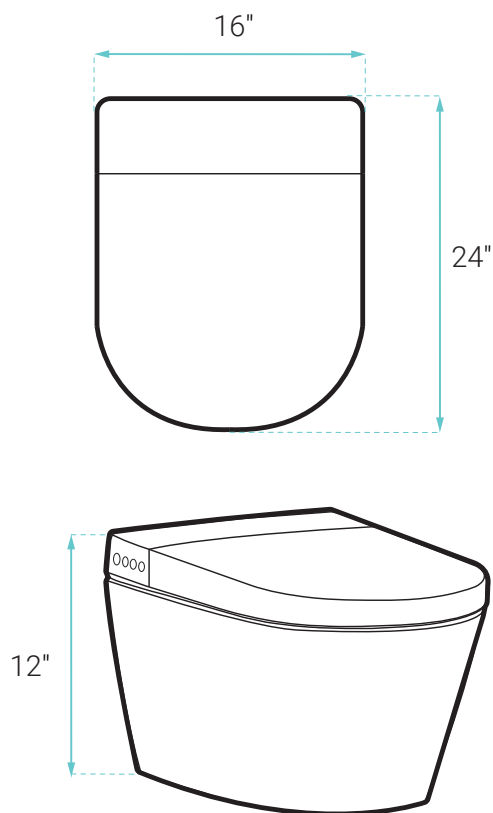

INSTALLATION:

Wall-hung

INCLUDED PARTS:

- Toilet
- Installation Hardware
- Remote Control

SPECIFICATIONS:

N.W: 70 lb.

D: 24 x W: 16" x H: 12"

COLORS & FINISHES:

Glossy White

In Wall Tank Carrier System

FEATURES:

- Saves space with concealed tank
- Strong, secure hold
- Easy tank access
- Dual-flush

INSTALLATION:

In-wall

SPECIFICATIONS:

N.W: 33 lb.

D: 6.5" x W: 19.5" x H: 46.5"

INCLUDED PARTS:

- Discharge Pipe: SM-CPT106
- Fill Valve: SM-CPT108
- Flush Valve: SM-CPT109
- 12npt Angle Valve: SM-CPT111
- Connecting Pipe: SM-CPT105
- Straight Pipe: SM-VPT104
- Thread Bolts: SM-CPT107

INCLUDED PARTS:

- Flush Actuator

SPECIFICATIONS:

N.W: 0.5 lb.
D: 0.5 x W: 10" x H: 6.5"

COLORS & FINISHES: