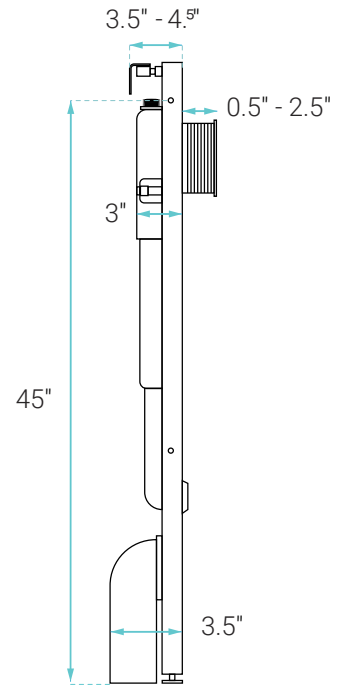

INSTALLATION:

Wall-hung

INCLUDED PARTS:

- Toilet
- Installation Hardware
- Remote Control

SPECIFICATIONS:

N.W: 70 lb.

D: 24 x W: 16" x H: 12"

COLORS & FINISHES:

D: 6.5" x W: 19.5" x H: 46.5"

INCLUDED PARTS:

- Discharge Pipe: SM-CPT106
- Fill Valve: SM-CPT108
- Flush Valve: SM-CPT109
- 12npt Angle Valve: SM-CPT111
- Connecting Pipe: SM-CPT105
- Straight Pipe: SM-VPT104
- Thread Bolts: SM-CPT107

REQUIRED PARTS:

(sold separately)

- Flush Actuator Plate
- Wall-Hung Toilet

Wall-Mount Dual-Flush Actuator Plate

FEATURES:

- ABS material
- Dual-flush push buttons

INSTALLATION:

Front-mount

INCLUDED PARTS:

- Flush Actuator

SPECIFICATIONS:

N.W: 0.5 lb.
D: 0.5 x W: 10" x H: 6.5"

COLORS & FINISHES: