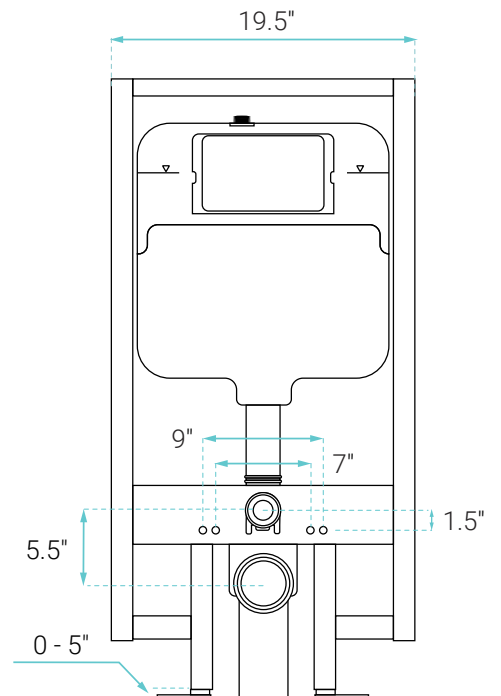

In Wall Tank Carrier System

FEATURES:

- Saves space with concealed tank
- Strong, secure hold
- Easy tank access
- Dual-flush

INSTALLATION:

In-wall

SPECIFICATIONS:

N.W: 33 lb.

D: 6.5" x W: 19.5" x H: 46.5"

INCLUDED PARTS:

- Discharge Pipe: SM-CPT106
- Fill Valve: SM-CPT108
- Flush Valve: SM-CPT109
- 12npt Angle Valve: SM-CPT111
- Connecting Pipe: SM-CPT105
- Straight Pipe: SM-VPT104
- Thread Bolts: SM-CPT107

REQUIRED PARTS:

(sold separately)

- Flush Actuator Plate
- Wall-Hung Toilet