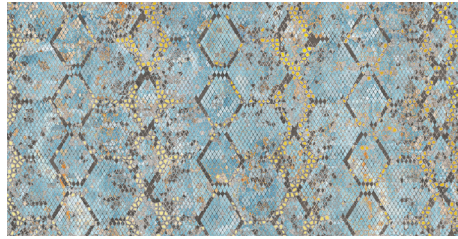

COMMERCIAL

INDOOR

OUTDOOR

Croc

Jag

Leopard

Oryx

Python

Snake

Turtle

Zebra

Algae

Parrot

24x47 In All 12 Colors

Sizes							
	47" x 109" 47.09' x 109.25"	24" x 47" 23.46' x 47.09"					
Thickness	6.5mm	6.5mm					
Faces	1	1					
Finish	Glossy	Glossy					
Edge	Rectified	Rectified					
Grout Joint Recommendation	Check Website	Check Website					
Testing	Abrasion Resistance C1027	Breaking Strength C648	Chemical Resistance C650	Water Absorption C373	DCOF ANSI A1371	Scratch Hardness MOHS	Shade Variation Rating
	Check Website	Check Website	Check Website	Check Website	Check Website	Check Website	V2