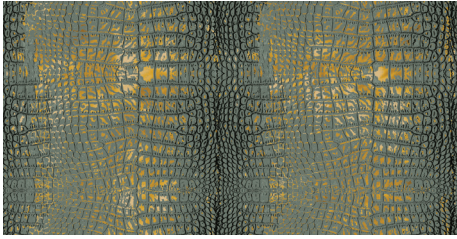

Unleash your wild side with Zambia™, a stunning series that brings exotic animal prints to life with luxurious gold glazing that is etched into the tile through an additional firing process. The gold accents and high-gloss finish makes a bold statement, and Zambia's eight captivating patterns and opulent details add a touch of luxury and adventure to any space.

# ZAMBIA™

Glazed Porcelain

**REDEFINED LUXURY**  
**STUNNING GOLD GLAZING**

---

ADDITIONAL FIRING PROCESS  
ETCHES IT INTO THE TILE

LARGE FORMAT

WALL

RESIDENTIAL

COMMERCIAL

INDOOR

OUTDOOR

Croc

Jag

Leopard

Oryx

Python

Snake

Turtle

Zebra

Algae

Parrot

24x47 In All 12 Colors

Sizes							
	47" x 109" 47.09' x 109.25"	24" x 47" 23.46' x 47.09"					
Thickness	6.5mm	6.5mm					
Faces	1	1					
Finish	Glossy	Glossy					
Edge	Rectified	Rectified					
Grout Joint Recommendation	Check Website	Check Website					
Testing	Abrasion Resistance C1027	Breaking Strength C648	Chemical Resistance C650	Water Absorption C373	DCOF ANSI A1371	Scratch Hardness MOHS	Shade Variation Rating
	Check Website	Check Website	Check Website	Check Website	Check Website	Check Website	V2