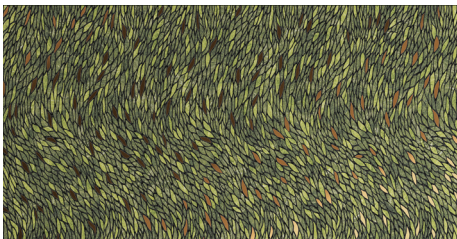

Snake

Turtle

Zebra

Algae

Parrot

24x47 In All 12 Colors

Sizes							
	47" x 109" 47.09' x 109.25"	24" x 47" 23.46' x 47.09"					
Thickness	6.5mm	6.5mm					
Faces	1	1					
Finish	Glossy	Glossy					
Edge	Rectified	Rectified					
Grout Joint Recommendation	Check Website	Check Website					
Testing	Abrasion Resistance C1027	Breaking Strength C648	Chemical Resistance C650	Water Absorption C373	DCOF ANSI A1371	Scratch Hardness MOHS	Shade Variation Rating
	Check Website	Check Website	Check Website	Check Website	Check Website	Check Website	V2