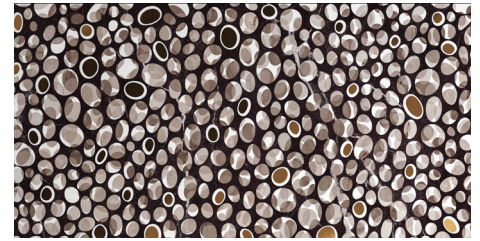

# ZAMBIA™

Glazed Porcelain

**REDEFINED LUXURY**  
**STUNNING GOLD GLAZING**

---

ADDITIONAL FIRING PROCESS  
ETCHES IT INTO THE TILE

LARGE FORMAT

WALL

RESIDENTIAL

COMMERCIAL

INDOOR

OUTDOOR

Croc

Jag

Leopard

Oryx

Python

Snake

Turtle

Zebra

Algae

Parrot

24x47 In All 12 Colors

Sizes							
	47" x 109" 47.09' x 109.25"	24" x 47" 23.46' x 47.09"					
Thickness	6.5mm	6.5mm					
Faces	1	1					
Finish	Glossy	Glossy					
Edge	Rectified	Rectified					
Grout Joint Recommendation	Check Website	Check Website					
Testing	Abrasion Resistance C1027	Breaking Strength C648	Chemical Resistance C650	Water Absorption C373	DCOF ANSI A1371	Scratch Hardness MOHS	Shade Variation Rating
	Check Website	Check Website	Check Website	Check Website	Check Website	Check Website	V2