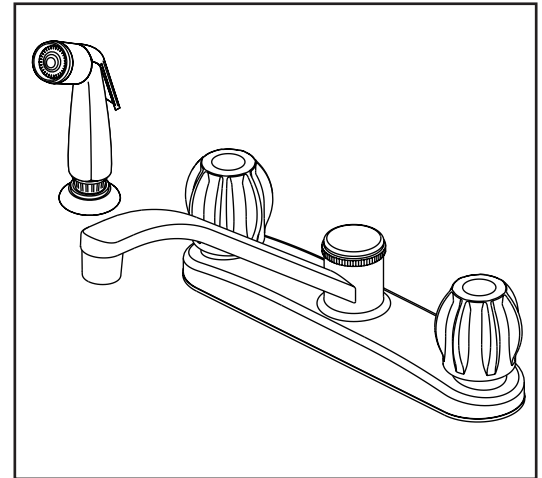

## KITCHEN FAUCETS

- Two handle dock mount
- 4 hole sink applications

### STANDARD SPECIFICATIONS:

- Max. flow rate 1.5 gpm @ 60 psi, 5.7 L/min @ 414 kPa
- 8" (203 mm) centerset
- Spout rotates 360°
- The fully replaceable, washerless valve design rotates from the full-off position to the full-on position in 90°
- The valve stems on the hot and cold stems are interchangeable
- 1/2"-14 NPSM threaded male inlet adapters
- Model with spray attachment has anti-siphon device as integral part of valve body