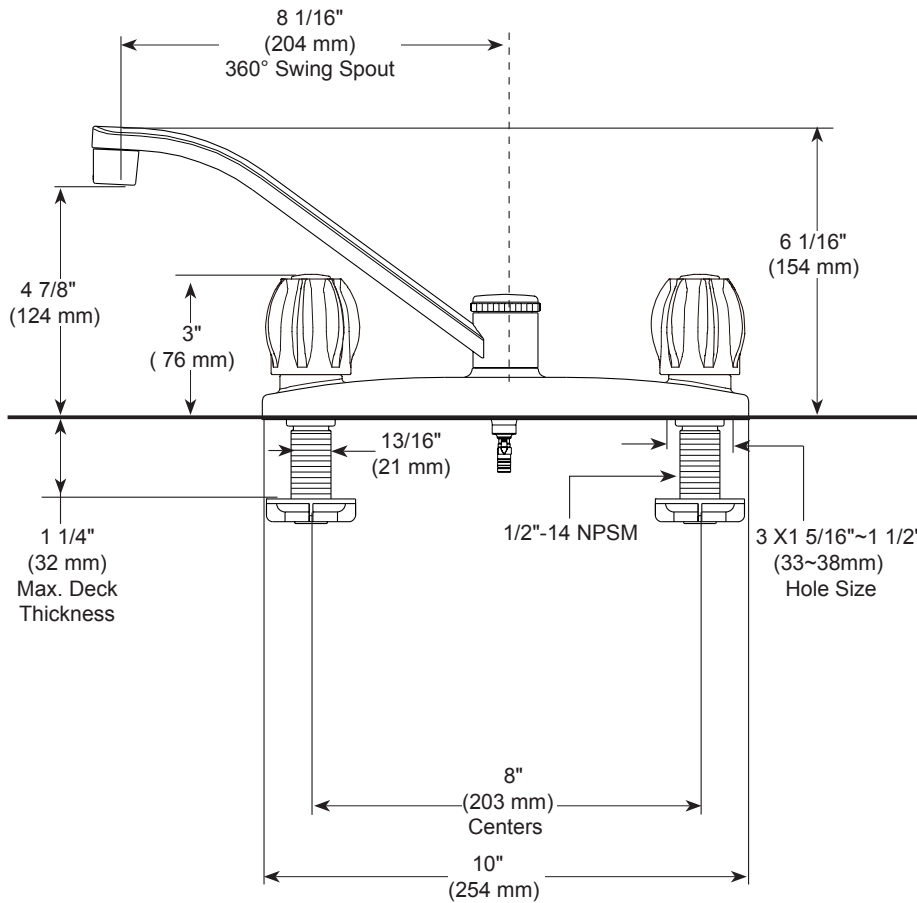

## KITCHEN FAUCETS

- Two handle dock mount
- 4 hole sink applications

### STANDARD SPECIFICATIONS:

- Max. flow rate 1.5 gpm @ 60 psi, 5.7 L/min @ 414 kPa
- 8" (203 mm) centerset
- Spout rotates 360°
- The fully replaceable, washerless valve design rotates from the full-off position to the full-on position in 90°
- The valve stems on the hot and cold stems are interchangeable
- 1/2"-14 NPSM threaded male inlet adapters
- Model with spray attachment has anti-siphon device as integral part of valve body