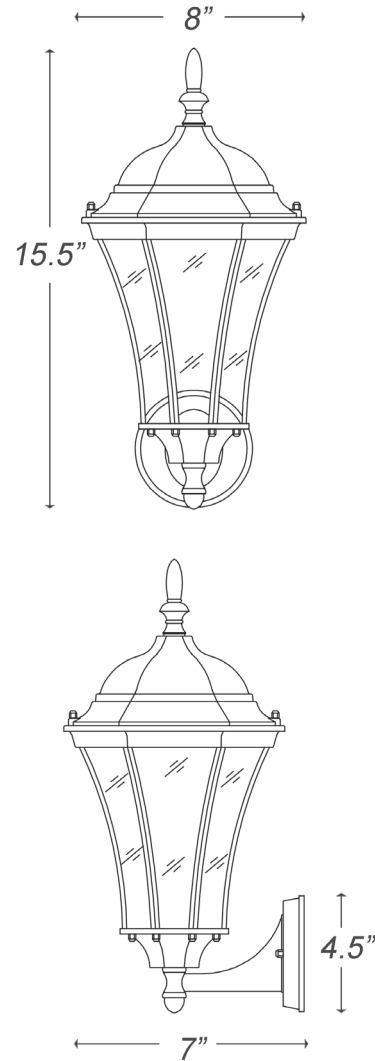

5020BK

BRYN MAWR 1-LIGHT WALL LANTERN

Description:	Bryn Mawr 1-light wall lantern
Finish:	Matte black
Dimensions:	8" W x 15-1/2" H x 7" ext. Height on center: 13-1/4"
Bulbs:	1-100w Med.
Installed Weight:	3.2 lbs.
Certification:	Wet location / c UL

Material:	Cast aluminum and glass
Glass:	Clear beveled
Back Plate Dimensions:	4-1/2" dia.
Chain/Wire:	NA
Additional Finishes:	Burled walnut