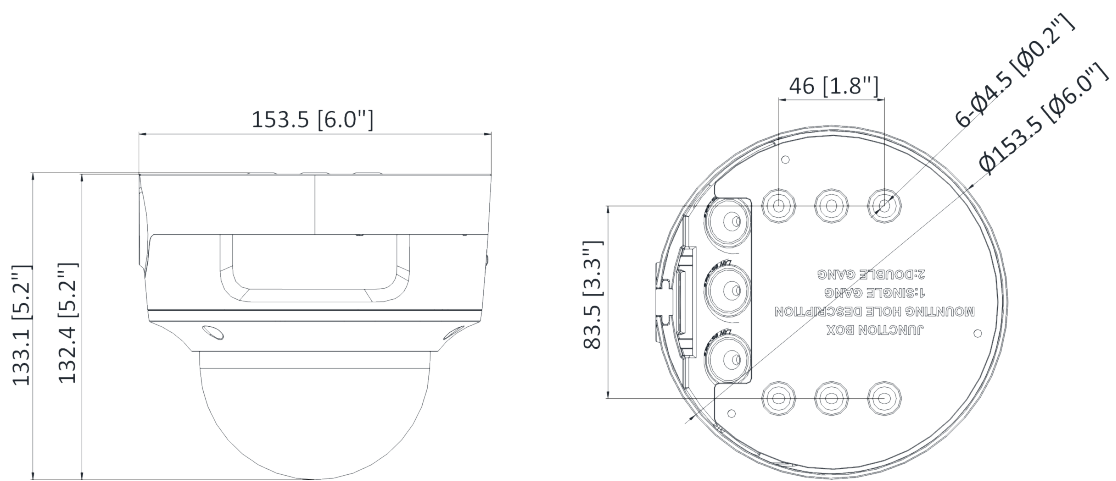

Dimensions

Unit: mm (inch)

Optional Accessories

RCM-5 In-ceiling Mount	PM1 Vertical Pole Mount	CM1 Corner Mount	PC155+CPM Pendant Mount
PC155+WML Wall Mount