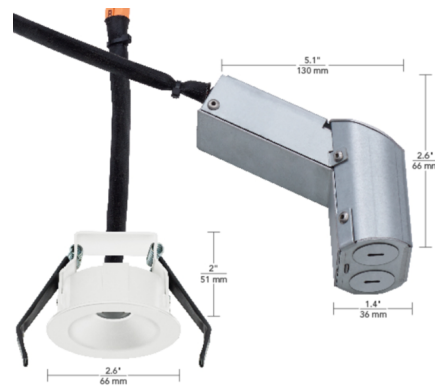

By Visual Comfort Architectural

Description

The 2 Inch Entra Niche Fixed 120 Volt IC Airtight Housing with Round Trim offers versatile and easy-to-install accent lighting for interior and exterior spaces. Available in 2700K, 3000K and 3500K color temperature options, supplied with both a 30 and 60 degree lens. Flanged trim with finish in Antique Bronze or White. Integral 6 watt, 120 volt LED module, dimmable to 5% with an electronic low voltage dimmer or Triac dimmer. .50 to 1 inch ceiling thickness. 2 3/8 inch ceiling cut out. ETL listed. Rated for wet locations. Can be used to comply with CEC 2016 Title 24 Part 6. Junction box included - no transformer required.

Specifications

COLOR	N/A
BODY FINISH	White
WATTAGE	6W
DIMMER	Low Voltage Electronic
DIMENSIONS	6.2"W x 1.9"H x 2.6"D
INTEGRATED LED MODULE	1 x LED/6W/120V LED

Technical Information

APERTURE SIZE	2.000"
APERTURE SHAPE	Round
HOUSING HEIGHT	3"
HOUSING TYPE	New construction IC Airtight
CEILING TYPE	Drywall with Trim
FUNCTION	Downlight
LAMP LIFE	50000 hours
COLOR RENDERING	90 CRI
LAMP COLOR	3000K
LUMENS/WATT	80.00
LUMINOUS FLUX	480 lumens

Shown in white

CLICK TO VIEW PRODUCT

Notes: