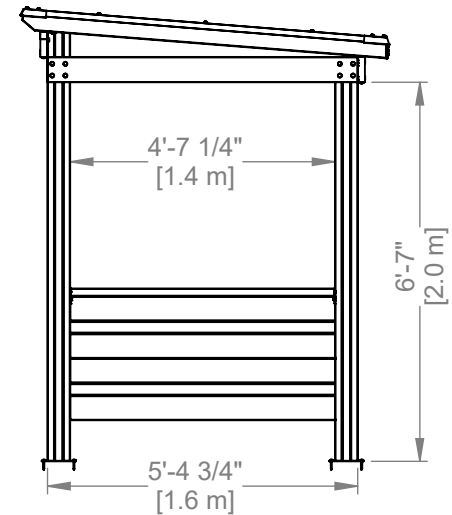

Part Number 2306028 ROCKPORT XL STEEL GRILL GAZEBO

SHEET 1 OF 1

SIZE

Backyard Discovery
 3305 Airport Drive Pittsburg, KS. 66762
 www.backyarddiscovery.com

This drawing and its contents are the property of Backyard Discovery issued in strict confidence and shall not without the prior written permission of the above stated company, be reproduced, copied, or used for any purpose whatsoever except the manufacture of articles for Backyard Discovery. This drawing is loaned and subject to return upon demand.

TOLERANCES UNLESS OTHERWISE SPECIFIED
 (UNITS: mm)
 GENERAL = +1 -0
 X.X = ±0.5mm
 ANGULAR = ±0.5°

FINISH
 SCALE NONE
 DATE 5/31/2022
 DRAWN BY LR

DESCRIPTION ROCKPORT XL STEEL GRILL GAZEBO	
PART NUMBER 2306028	LABEL REV