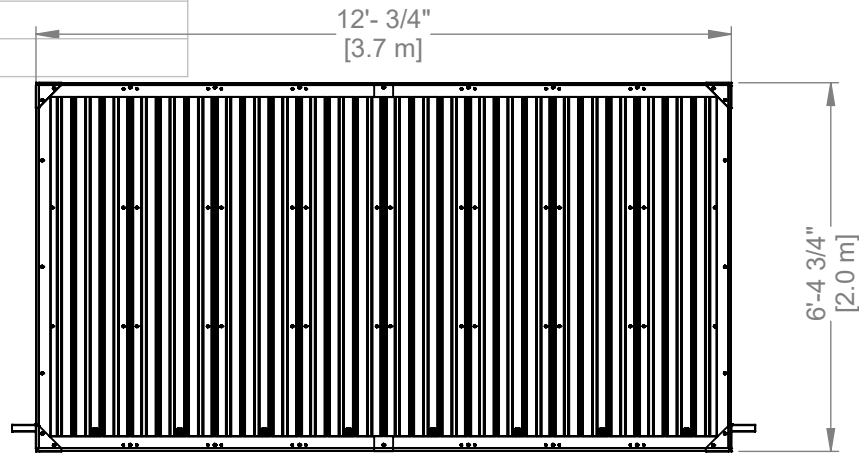

Part Number 2306028 ROCKPORT XL STEEL GRILL GAZEBO

SHEET 1 OF 1

SIZE

Backyard Discovery
 3305 Airport Drive Pittsburg, KS. 66762
 www.backyarddiscovery.com

This drawing and its contents are the property of Backyard Discovery issued in strict confidence and shall not without the prior written permission of the above stated company, be reproduced, copied, or used for any purpose whatsoever except the manufacture of articles for Backyard Discovery. This drawing is loaned and subject to return upon demand.

TOLERANCES UNLESS OTHERWISE SPECIFIED
 (UNITS: mm)
 GENERAL = +1 -0
 X.X = ±0.5mm
 ANGULAR = ±0.5°

FINISH
 SCALE NONE
 DATE 5/31/2022
 DRAWN BY LR

DESCRIPTION ROCKPORT XL STEEL GRILL GAZEBO	
PART NUMBER 2306028	LABEL REV