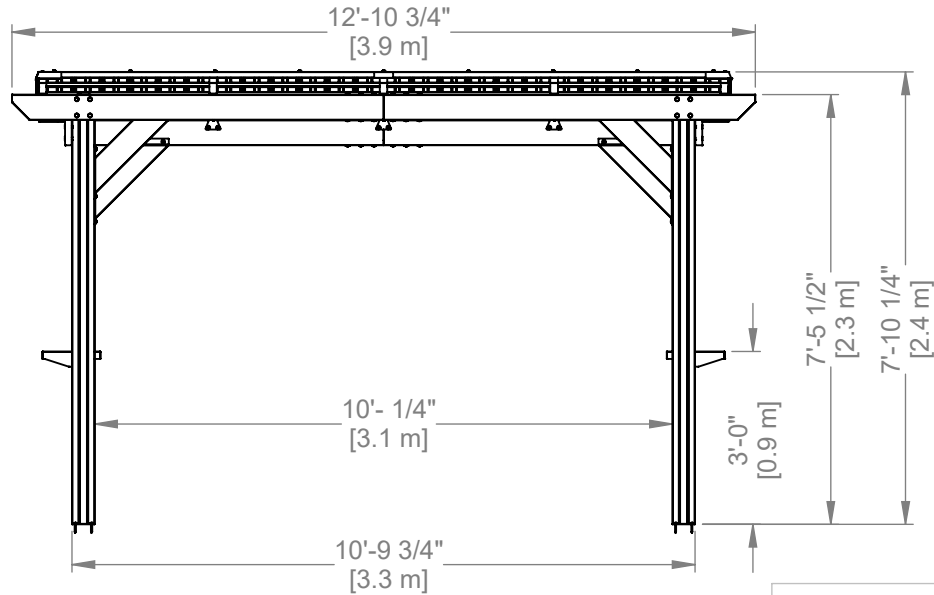

Part Number 2306028 ROCKPORT XL STEEL GRILL GAZEBO

SHEET 1 OF 1

SIZE

Backyard Discovery
 3305 Airport Drive Pittsburg, KS. 66762
 www.backyarddiscovery.com

This drawing and its contents are the property of Backyard Discovery issued in strict confidence and shall not without the prior written permission of the above stated company, be reproduced, copied, or used for any purpose whatsoever except the manufacture of articles for Backyard Discovery. This drawing is loaned and subject to return upon demand.

TOLERANCES UNLESS OTHERWISE SPECIFIED
 (UNITS: mm)
 GENERAL = +1 -0
 X.X = ±0.5mm
 ANGULAR = ±0.5°

FINISH
 SCALE NONE
 DATE 5/31/2022
 DRAWN BY LR

DESCRIPTION ROCKPORT XL STEEL GRILL GAZEBO	
PART NUMBER 2306028	LABEL REV