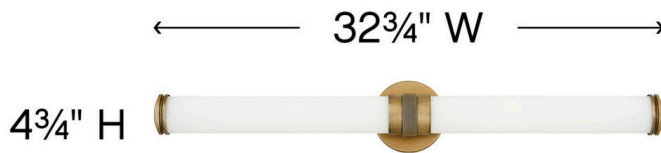

REMI

5074CR

LARGE LED VANITY

Remi's slim profile and sophisticated details seamlessly merge with LED technology to master both form and function. The etched white glass cylinder is finely detailed with precise, stepped end caps, and the cast knurled bracelet in luxe finish options is artfully crafted with vintage appeal. This chic, transitional design ensures Remi's ability to complement a wide variety of bath or interior spaces.

DETAILS	
FINISH:	Champagne Bronze
MATERIAL:	Aluminum
GLASS:	Etched White
DIMMABLE:	YES - CL TYPE DIMMER (SSL7A)

DIMENSIONS	
WIDTH:	32.8"
HEIGHT:	4.8"
WEIGHT:	3.5lb
BACK PLATE:	4.75" Dia.
EXTENSION:	3.8"
TOP TO OUTLET:	2.5"

LIGHT SOURCE	
LIGHT SOURCE:	Integrated LED
LED NAME:	LEVO140-260
WATTAGE:	53w LED *Included
VOLTAGE:	120v
LUMENS:	3800
CRI:	92
INCANDESCENT EQUIVALENCY:	6 x 60w
DIMMABLE:	YES - CL TYPE DIMMER (SSL7A)

SHIPPING	
CARTON LENGTH:	36
CARTON WIDTH:	7
CARTON HEIGHT:	10.5
CARTON WEIGHT:	6