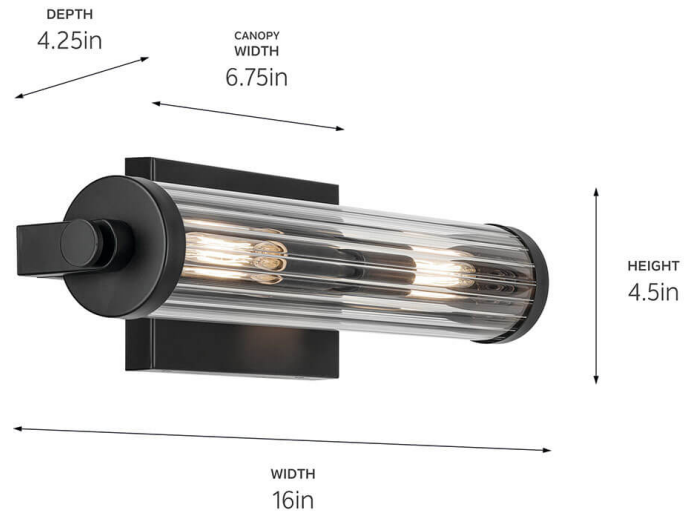

SPECIFICATIONS

Certifications/Qualifications

ADA Compliant	No
Prop65	No
DarkSky Approved	No
Location Rating	Damp
	kichler.com/warranty

Dimensions

Height	4.5"
Width	16"
Height From Center Of Wall Opening (Spec Sheet)	2.25"
Depth	4.25"
Weight	2.9 LBS
Canopy Height	1"
Canopy Width	6.75"
Canopy Depth	4.5"

Electrical

Input Voltage	120 V

Light Source

Light Source	Bulb
Lamp Included	Not Included
# Of Bulbs/LED Modules	2
Max Or Nominal Watt	40 W
Lamp Type	T
Socket Type	E12 (Candelabra)
Dimmable	Yes
Dimmable Notes	Dimmable when used with dimmer switch (sold separately); when using LED bulbs, see bulb manufacturer dimming specifications.

Mounting/Installation

Interior/Exterior	Interior Product
Mounting Weight	2.3 LBS
Lead Wire Length	6
Wire Connectors	Wire Nuts

FIXTURE ATTRIBUTES

Housing/Glass

Primary Material	Steel
Shade Included	No
Shade Dimensions	2.75 DIA X 14

Product/Ordering Information

Sku	45648BK
Finish	Black
UPC	783927044127

Finishes

- Black
- Classic Pewter
- Natural Brass
- Polished Nickel

ALSO IN THIS FAMILY

45649BK

45649CLP

45649NBR

45649PN

45650BK

45650CLP