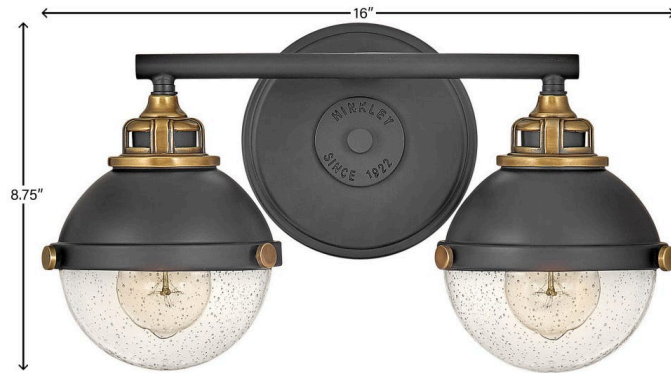

FLETCHER

5172BK

SMALL TWO LIGHT VANITY

Fletcher's chic vibe transcends style boundaries. A seamless dome shade features a cast-fitter and an elegant capture ring that secures the clear seeded glass with decorative cast knobs. Spanning vintage to industrial, classic to transitional, Fletcher seamlessly unifies any decor declaration.

DETAILS	
FINISH:	Black
MATERIAL:	Steel
GLASS:	Clear Seedy
DIMMABLE:	YES - WITH DIMMABLE LAMP (NOT INCLUDED)

DIMENSIONS	
WIDTH:	16"
HEIGHT:	8.8"
WEIGHT:	6lb
BACK PLATE:	6" Dia.
EXTENSION:	7.5"
TOP TO OUTLET:	3"

LIGHT SOURCE	
LIGHT SOURCE:	Socketed
WATTAGE:	2-8w Med. LED, 100w Equiv.
VOLTAGE:	120v

SHIPPING	
CARTON LENGTH:	17.8
CARTON WIDTH:	10
CARTON HEIGHT:	12
CARTON WEIGHT:	7

PRODUCT DETAILS:

- This fixture can be mounted either up or down to best fit your space
- Damp Rated
- Classic, elegant lines and timeless details enhance a traditional space