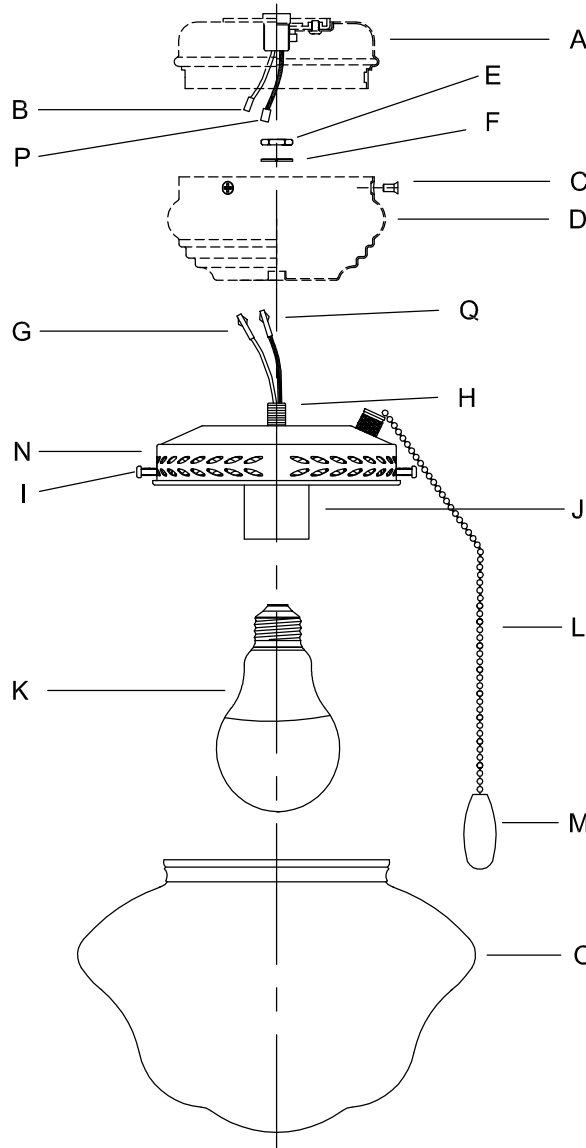

CAUTION: Read instructions carefully and turn electricity off at main circuit breaker panel before beginning installation.

2644-XXXWB

WARNING - If any Special Control Devices are used with this Fixture, Follow the Instructions Carefully to assure full compliance with N.E.C. requirements. If there are any questions, contact a Qualified Electrical Contractor.

CAUTION - All glass is fragile, use care when handling lamp(s) or other glass components.

WARNING - This product contains chemicals known to the State of California to cause cancer, birth defects and /or other reproductive harm. Thoroughly wash hands after installing, handling, cleaning, or otherwise touching this product.

A,B,P,C & D
(NOT FURNISHED)
(NO INCLUIDA)
(NON FOURNIE)

ASSEMBLY STEPS:

PASOS PARA ENSAMBLAR:

MODE D'ASSEMBLAGE:

1. REMOVE (E), (F) FROM (H)
  REMUEVA (E), (F) REVISADO (H)
  RETIREZ (E), (F) Révisé (H)
2. D,F,E → H
3. G → B
4. Q → P
5. D → A
6. C → D,A
7. K → J
8. I,O → N
9. M → L

CAUTION - To reduce the risk of fire and electric shock, this light kit should be used only with ceiling fan models P2500, P2501, P2503, P2521, P2523 manufactured by Chien Luen Industries (Zhongshan) Ltd.
Net Weight: 1.98 Lbs.