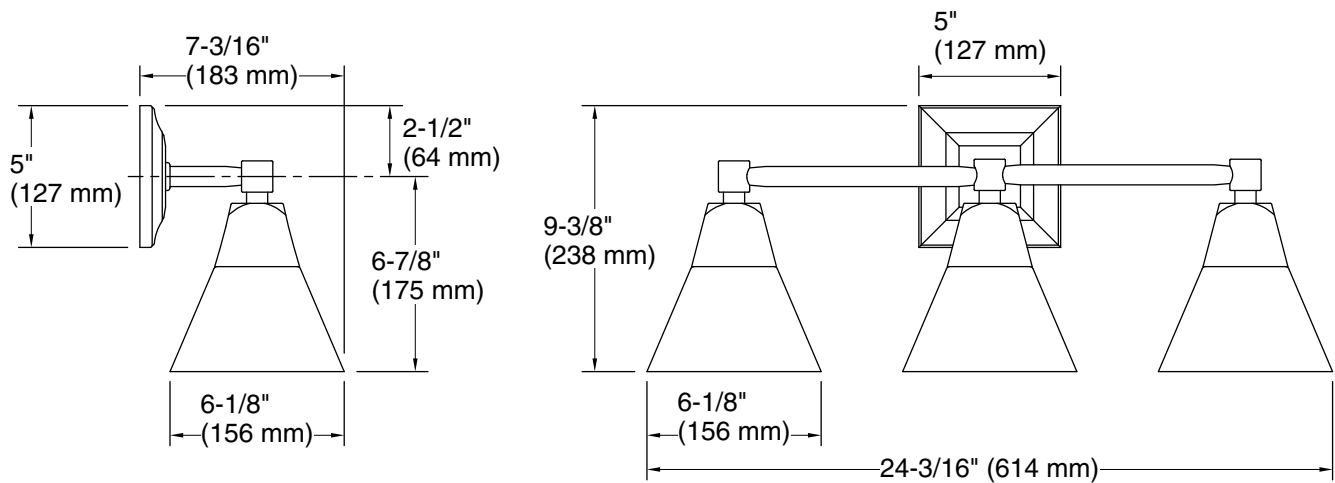

Required Electrical Service

One circuit required.

Lights: 120 V, 1.5 A, 60 Hz

Technical Information

All product dimensions are nominal.

Material: Brass

Number of Lights: 3

Lighting Type: Socket-based

Socket Type: E-26 Medium

Number of Shades: 3

Shade Type: Glass - frosted

Hanging Type: Non-hanging

Electrical component rating: Socket Rating: 60 Hz, 60 W, 2400 Lumens, 3000K