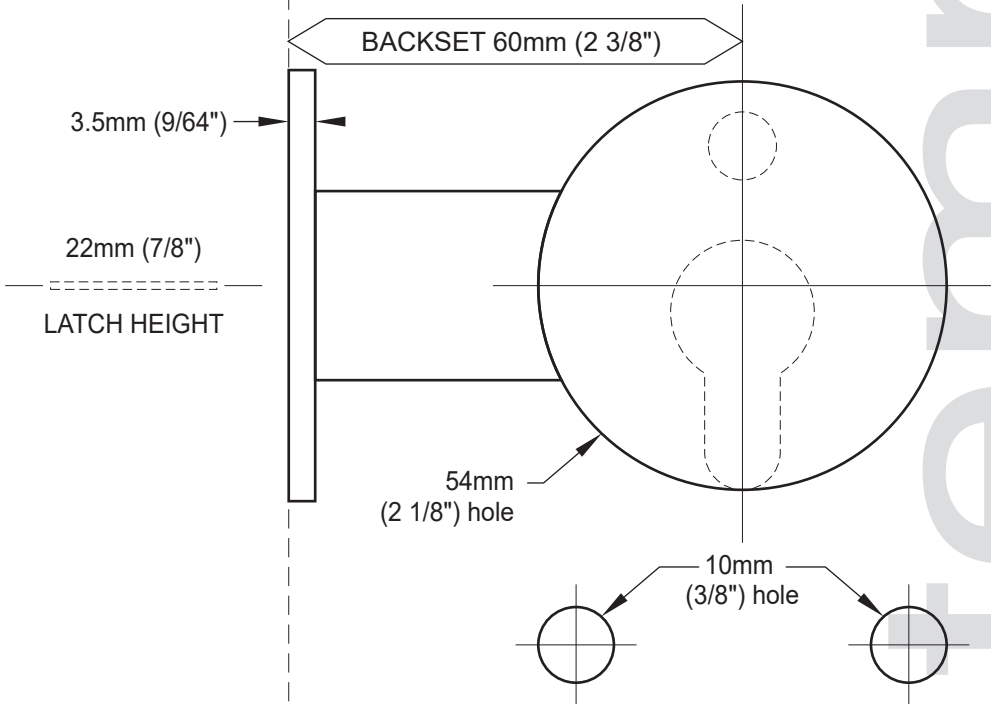

TRILOCK

Gainsborough
ENTER WITH STYLE

Fit here on door edge

FOLD HERE

Installation template for Gainsborough Trilock
Traditional & Contemporary Series

Installation template for Gainsborough Trilock
Traditional & Contemporary Series

Installation template

Fit here on door edge

TRILOCK

Gainsborough
ENTER WITH STYLE

FOLD HERE

ALLEGION
gainsboroughhardware.com.au
gainsboroughhardware.co.nz