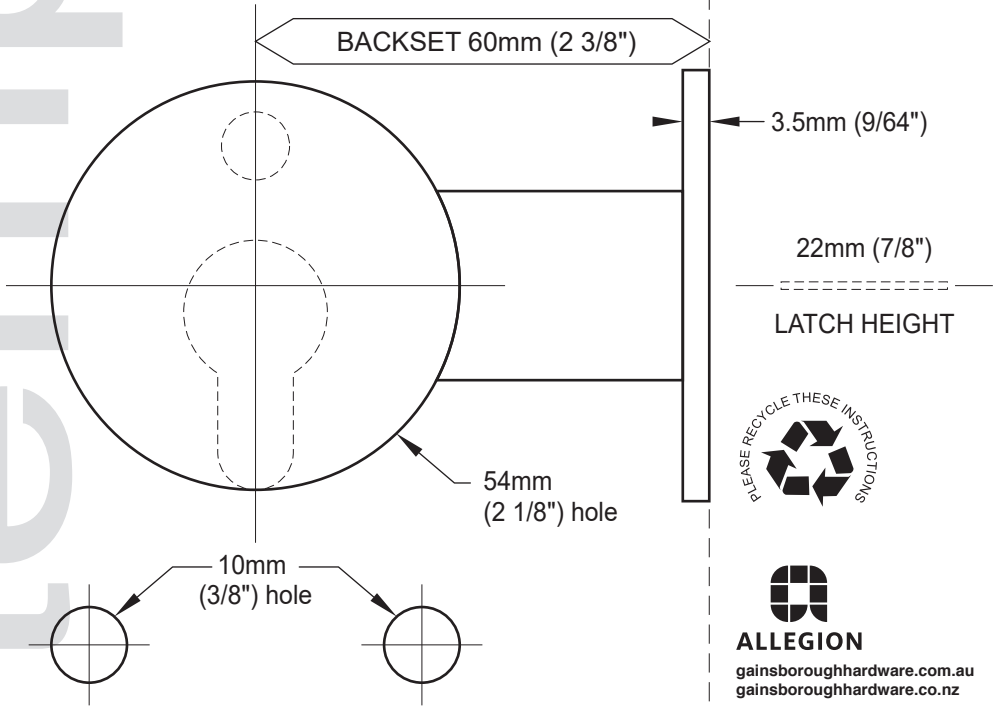

Installation template

Fit here on door edge

TRILOCK

Gainsborough
ENTER WITH STYLE

FOLD HERE

ALLEGION
gainsboroughhardware.com.au
gainsboroughhardware.co.nz