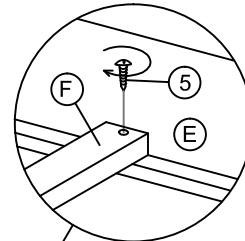

Hardware List (PACK INSIDE HEADBOARD / FOOTBOARD / SLATS)			
NO.	Descriptions		Qty.
1	JCBC Screw M6 x 40mm / Vis		6
2	Spring Washer M6 / Rondelle D'Arret		6
3	Flat Washer 1/4 / Rondelle Plate		6
4	M4 Allen Key / Cle'allen		1
5	Screw 1/4 P/H Rattan 8x1 / Vis		6
6	M5 Allen Key / Cle'allen		1
7	JCBC Screw M8 X 25MM / Vis		8
8	Spring Washer 5/16" / Rondelle D'Arret		8
9	Flat Washer 5/16"X1MM / Rondelle Plate		8

* HARDWARE SET ARE IN 1955T-1

ASSEMBLY INSTRUCTION/ INSTRUCTION D' ASSEMBLAGE

1955T-1 TWIN BED HEADBOARD / FOOTBOARD / SLATS / LIT
 1955T-3 FULL BED / TWIN BED SIDE RAIL / LONGERONS DE CÔTÉS

COMPLETED ASSEMBLY

STEP 1 / ETAPE 1:

STEP 2 / ETAPE 2

Detail-A

STEP 4 / ETAPE 4:

STEP 3 / ETAPE 3: