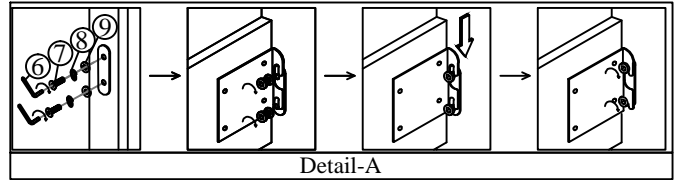

Hardware List (PACK INSIDE HEADBOARD / FOOTBOARD / SLATS)			
NO.	Descriptions		Qty.
1	JCBC Screw M6 x 40mm / Vis		6
2	Spring Washer M6 / Rondelle D'Arret		6
3	Flat Washer 1/4 / Rondelle Plate		6
4	M4 Allen Key / Cle'allen		1
5	Screw 1/4 P/H Rattan 8x1 / Vis		6
6	M5 Allen Key / Cle'allen		1
7	JCBC Screw M8 X 25MM / Vis		8
8	Spring Washer 5/16" / Rondelle D'Arret		8
9	Flat Washer 5/16"X1MM / Rondelle Plate		8

Component List		
NO.	Descriptions	Qty.
A	Headboard / Tete De Lit	1
B	LSF Post / Poteau	1
C	RSF Post / Poteau	1
D	Footboard / Pied De Lit	1
E	Side Rails / Longerons De Côtés	2
F	Slats / Lattes	3
G	Slat Support / Support Pour Transverses	3

* HARDWARE SET ARE IN 1955T-1

ASSEMBLY INSTRUCTION/ INSTRUCTION D' ASSEMBLAGE

1955T-1 TWIN BED HEADBOARD / FOOTBOARD / SLATS / LIT
 1955T-3 FULL BED / TWIN BED SIDE RAIL / LONGERONS DE CÔTÉS

COMPLETED ASSEMBLY