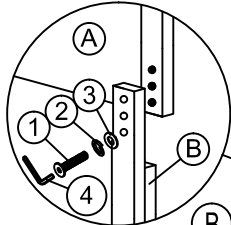

Hardware List (PACK INSIDE HEADBOARD / FOOTBOARD / SLATS)			
NO.	Descriptions		Qty.
1	JCBC Screw M6 x 40mm / Vis		6
2	Spring Washer M6 / Rondelle D'Arret		6
3	Flat Washer 1/4 / Rondelle Plate		6
4	M4 Allen Key / Cle'allen		1
5	Screw 1/4 P/H Rattan 8x1 / Vis		6
6	M5 Allen Key / Cle'allen		1
7	JCBC Screw M8 X 25MM / Vis		8
8	Spring Washer 5/16" / Rondelle D'Arret		8
9	Flat Washer 5/16"X1MM / Rondelle Plate		8

Component List		
NO.	Descriptions	Qty.
A	Headboard / Tete De Lit	1
B	LSF Post / Poteau	1
C	RSF Post / Poteau	1
D	Footboard / Pied De Lit	1
E	Side Rails / Longerons De Côtés	2
F	Slats / Lattes	3
G	Slat Support / Support Pour Transverses	3

* HARDWARE SET ARE IN 1955T-1

ASSEMBLY INSTRUCTION/ INSTRUCTION D' ASSEMBLAGE

1955T-1 TWIN BED HEADBOARD / FOOTBOARD / SLATS / LIT
 1955T-3 FULL BED / TWIN BED SIDE RAIL / LONGERONS DE CÔTÉS

COMPLETED ASSEMBLY

STEP 1 / ETAPE 1:

STEP 2 / ETAPE 2

Detail-A

STEP 4 / ETAPE 4:

STEP 3 / ETAPE 3: