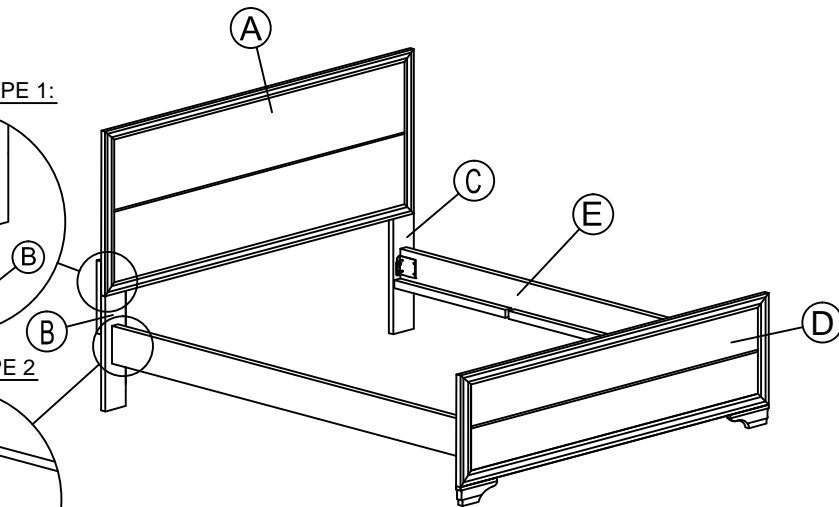

Component List		
NO.	Descriptions	Qty.
A	Headboard / Tete De Lit	1
B	LSF Post / Poteau	1
C	RSF Post / Poteau	1
D	Footboard / Pied De Lit	1
E	Side Rails / Longerons De Côtés	2
F	Slats / Lattes	3
G	Slat Support / Support Pour Transverses	3

* HARDWARE SET ARE IN 1955T-1

ASSEMBLY INSTRUCTION/ INSTRUCTION D' ASSEMBLAGE

1955T-1 TWIN BED HEADBOARD / FOOTBOARD / SLATS / LIT
 1955T-3 FULL BED / TWIN BED SIDE RAIL / LONGERONS DE CÔTÉS

COMPLETED ASSEMBLY

STEP 1 / ETAPE 1:

STEP 2 / ETAPE 2

Detail-A

STEP 4 / ETAPE 4:

STEP 3 / ETAPE 3: