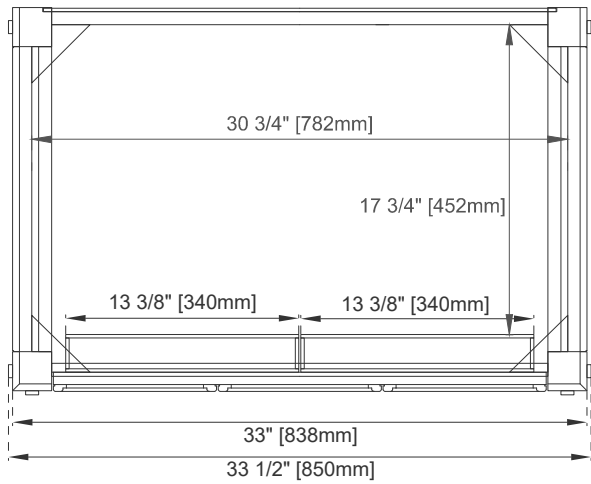

Number of Tip Outs: One

Assembly Type: Installation of Optional 3cm Top

Drawer Box Material and Construction: 12mm Plywood/English Dovetail Joinery

Hardware Material and Finish: Zinc Alloy in Antique Iron Color

Fits Drain Hole Size: 1 3/4"

Full Extension, Soft Close Glides

Aluminum Laminate Drawer Liners

Adjustable Levelers

Dimension

Width: 35-3/4"

Depth: 23"

Height: 32-5/8"

Rough-In Height: 21-1/2"

36" MALIBU VANITY

JAMES MARTIN VANITIES

500-V36-HON

Top View 1

Top View 2

Front View

Knob

All dimensions are nominal
Diagrams are of cabinet only—James Martin Optional Countertops and sinks are not shown

Visit website for warranty and installation information
www.jamesmartinvanities.com

36" MALIBU VANITY