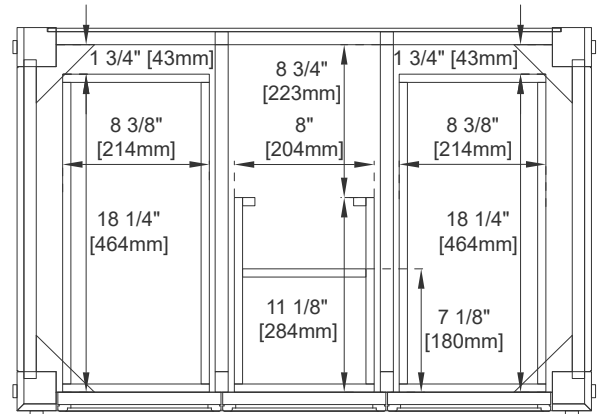

Fits Drain Hole Size: 1 3/4"

Full Extension, Soft Close Glides

Aluminum Laminate Drawer Liners

Adjustable Levelers

Dimension

Width: 35-3/4"

Depth: 23"

Height: 32-5/8"

Rough-In Height: 21-1/2"

36" MALIBU VANITY

JAMES MARTIN VANITIES

500-V36-HON

Top View 1

Top View 2

Front View

Knob

All dimensions are nominal
Diagrams are of cabinet only—James Martin Optional Countertops and sinks are not shown

Visit website for warranty and installation information
www.jamesmartinvanities.com

36" MALIBU VANITY

JAMES MARTIN VANITIES

500-V36-HON

Side View 1

Side View 2

Back View

All dimensions are nominal
Diagrams are of cabinet only—James Martin Optional Countertops and sinks are not shown

Visit website for warranty and installation information
www.jamesmartinvanities.com