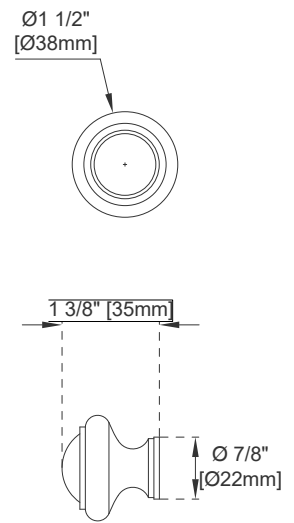

Fits Drain Hole Size: 1 3/4"

Full Extension, Soft Close Glides

Aluminum Laminate Drawer Liners

Adjustable Levelers

Dimension

Width: 35-3/4"

Depth: 23"

Height: 32-5/8"

Rough-In Height: 21-1/2"

36" MALIBU VANITY

JAMES MARTIN VANITIES

500-V36-HON

Top View 1

Top View 2

Front View

Knob

All dimensions are nominal
Diagrams are of cabinet only—James Martin Optional Countertops and sinks are not shown

Visit website for warranty and installation information
www.jamesmartinvanities.com

36" MALIBU VANITY

JAMES MARTIN VANITIES

500-V36-HON

Side View 1

Side View 2

Back View

All dimensions are nominal
Diagrams are of cabinet only—James Martin Optional Countertops and sinks are not shown

Visit website for warranty and installation information
www.jamesmartinvanities.com