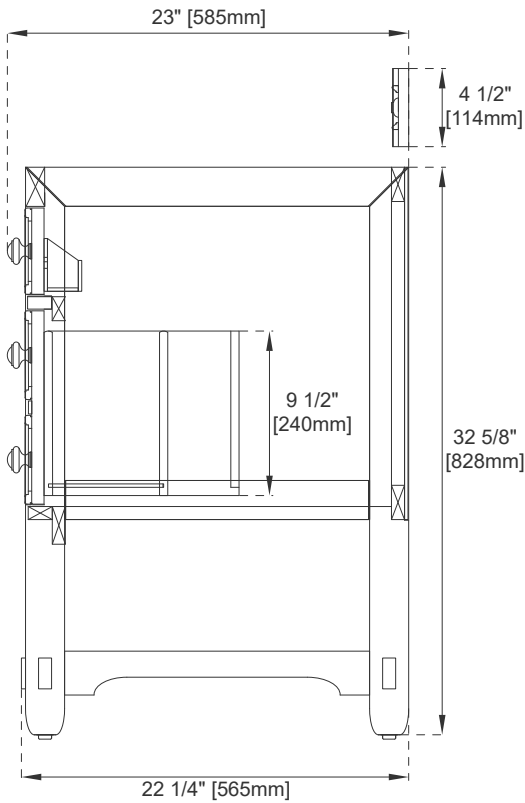

Fits Drain Hole Size: 1 3/4"

Full Extension, Soft Close Glides

Aluminum Laminate Drawer Liners

Adjustable Levelers

Dimension

Width: 35-3/4"

Depth: 23"

Height: 32-5/8"

Rough-In Height: 21-1/2"

36" MALIBU VANITY

JAMES MARTIN VANITIES

500-V36-HON

Top View 1

Top View 2

Front View

Knob

All dimensions are nominal
Diagrams are of cabinet only—James Martin Optional Countertops and sinks are not shown

Visit website for warranty and installation information
www.jamesmartinvanities.com

36" MALIBU VANITY

JAMES MARTIN VANITIES

500-V36-HON

Side View 1

Side View 2

Back View

All dimensions are nominal
Diagrams are of cabinet only—James Martin Optional Countertops and sinks are not shown

Visit website for warranty and installation information
www.jamesmartinvanities.com