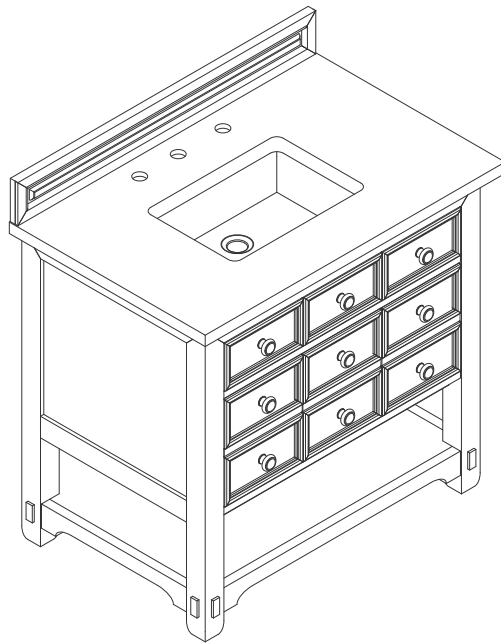

36" MALIBU VANITY

JAMES MARTIN
VANITIES

500-V36-HON

Features and Materials

Solids: Soft Maple

Veneers: Birch

Panels: Plywood

Installation Type: Floor Standing

Number of Basins: One, with Optional 3cm Top

Vanity Top : NO, Optional 3cm Tops Available with Sinks

Optional Wooden Backsplash

Basins Included: NO

Overflow: Yes, Front Facing

Number of Doors: 0

Number of Drawers: Three

Number of Tip Outs: One

Assembly Type: Installation of Optional 3cm Top

Drawer Box Material and Construction: 12mm Plywood/English Dovetail Joinery

Hardware Material and Finish: Zinc Alloy in Antique Iron Color

Fits Drain Hole Size: 1 3/4"

Full Extension, Soft Close Glides

Aluminum Laminate Drawer Liners

Adjustable Levelers

Dimension

Width: 35-3/4"

Depth: 23"

Height: 32-5/8"