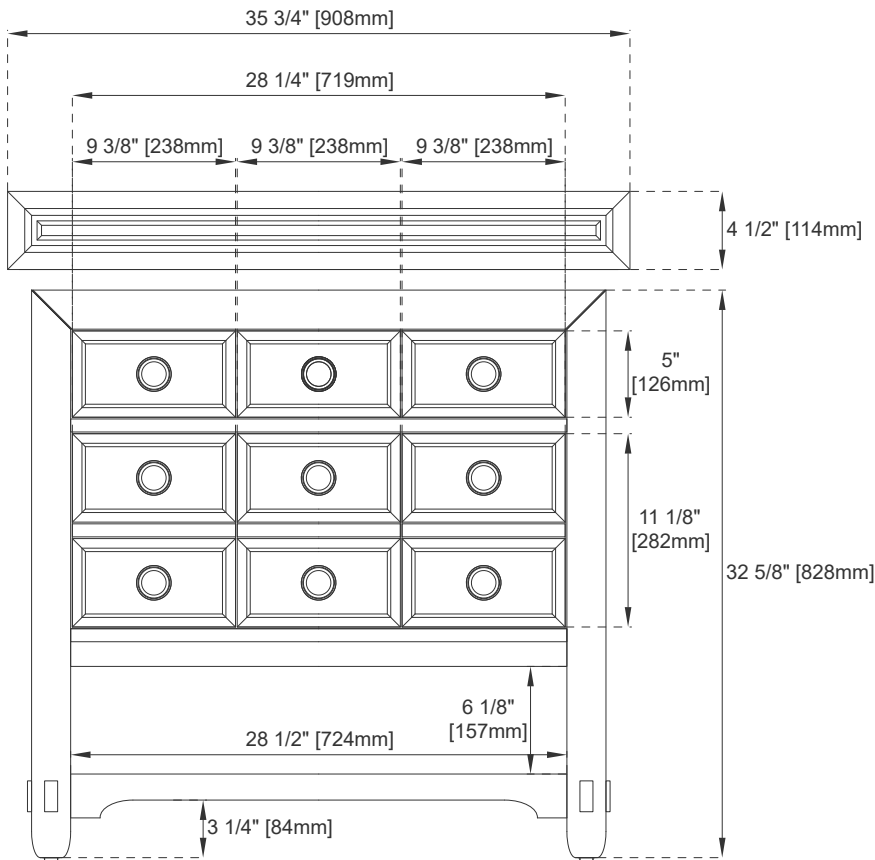

Fits Drain Hole Size: 1 3/4"

Full Extension, Soft Close Glides

Aluminum Laminate Drawer Liners

Adjustable Levelers

Dimension

Width: 35-3/4"

Depth: 23"

Height: 32-5/8"

Rough-In Height: 21-1/2"

36" MALIBU VANITY

JAMES MARTIN VANITIES

500-V36-HON

Top View 1

Top View 2

Front View

Knob

All dimensions are nominal
Diagrams are of cabinet only—James Martin Optional Countertops and sinks are not shown

Visit website for warranty and installation information
www.jamesmartinvanities.com

36" MALIBU VANITY