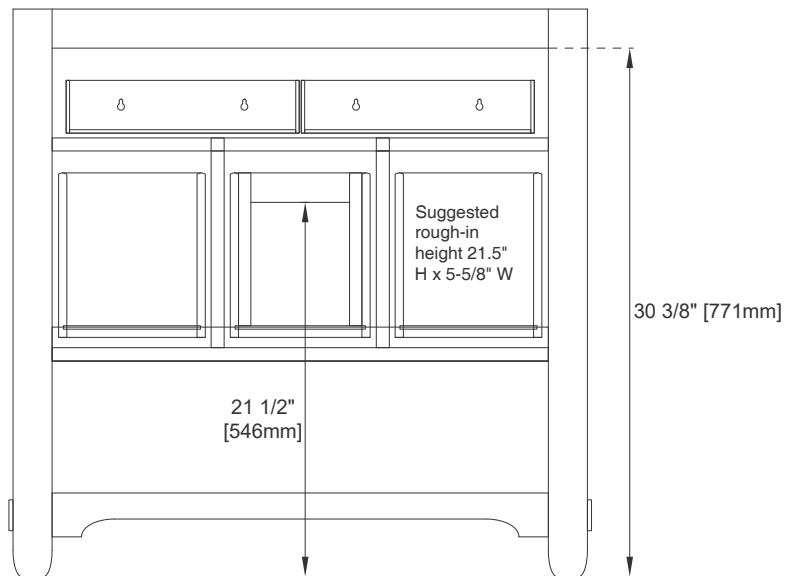

Fits Drain Hole Size: 1 3/4"

Full Extension, Soft Close Glides

Aluminum Laminate Drawer Liners

Adjustable Levelers

Dimension

Width: 35-3/4"

Depth: 23"

Height: 32-5/8"

Rough-In Height: 21-1/2"

36" MALIBU VANITY

JAMES MARTIN VANITIES

500-V36-HON

Top View 1

Top View 2

Front View

Knob

All dimensions are nominal
Diagrams are of cabinet only—James Martin Optional Countertops and sinks are not shown

Visit website for warranty and installation information
www.jamesmartinvanities.com

36" MALIBU VANITY

JAMES MARTIN VANITIES

500-V36-HON

Side View 1

Side View 2

Back View

All dimensions are nominal
Diagrams are of cabinet only—James Martin Optional Countertops and sinks are not shown

Visit website for warranty and installation information
www.jamesmartinvanities.com