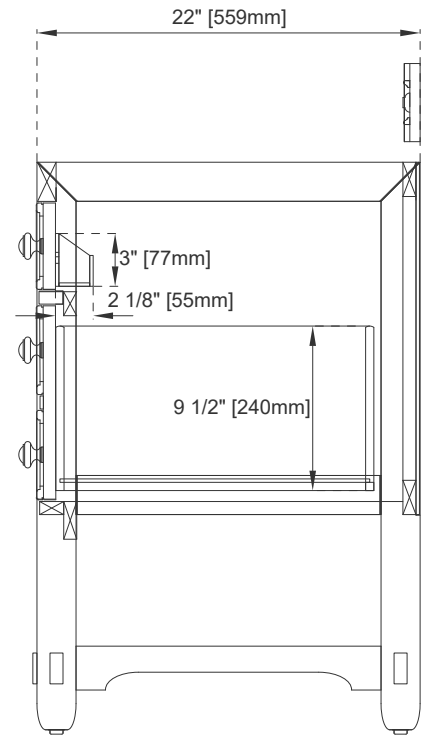

Fits Drain Hole Size: 1 3/4"

Full Extension, Soft Close Glides

Aluminum Laminate Drawer Liners

Adjustable Levelers

Dimension

Width: 35-3/4"

Depth: 23"

Height: 32-5/8"

Rough-In Height: 21-1/2"

36" MALIBU VANITY

JAMES MARTIN VANITIES

500-V36-HON

Top View 1

Top View 2

Front View

Knob

All dimensions are nominal
Diagrams are of cabinet only—James Martin Optional Countertops and sinks are not shown

Visit website for warranty and installation information
www.jamesmartinvanities.com

36" MALIBU VANITY

JAMES MARTIN VANITIES

500-V36-HON

Side View 1

Side View 2

Back View

All dimensions are nominal
Diagrams are of cabinet only—James Martin Optional Countertops and sinks are not shown

Visit website for warranty and installation information
www.jamesmartinvanities.com