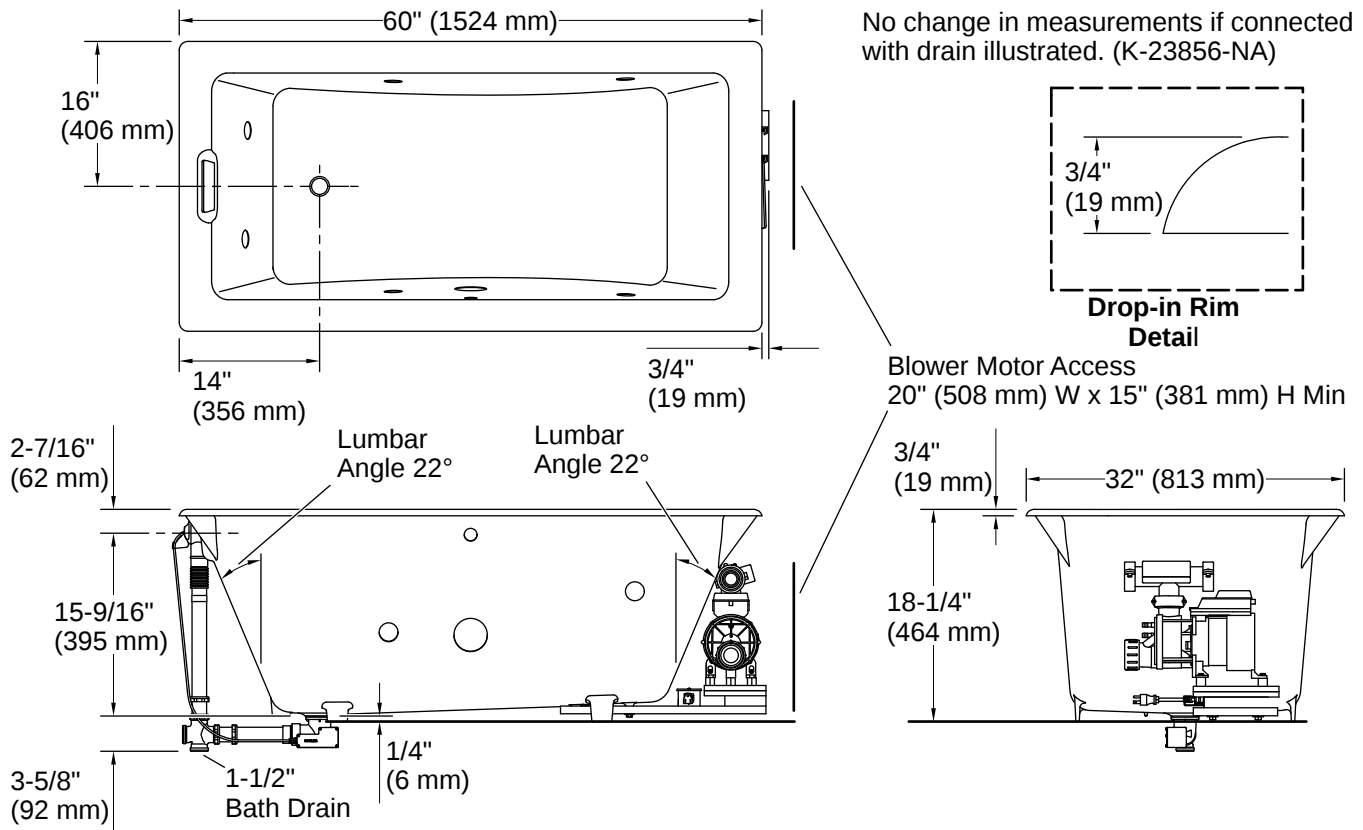

Installation

- Drop-in or undermount
- Reversible drain

Installation Notes

Install this product according to the installation instructions.

Measure your actual product for rough-in details.

The hot water supply should be 70% of the capacity of the bath or greater. Installations will vary.

ADA compliant when installed to the specific requirements of these regulations.