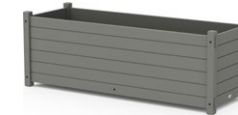

d 20.73" w 60.27" h 21" | 86 lbs