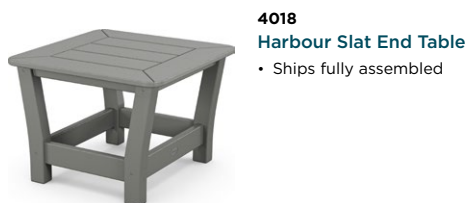

d 15" w 15" h 26" | 9 lbs **T V**

NCCT44
Nautical 44" Conversation Table
• Outfitted with 1.625" umbrella hole with hole cover

d 42.5" w 42.5" h 18.25" | 76 lbs **T Vi**

CT1755
Newport 55" Console Table

d 16.75" w 55" h 29" | 69.75 lbs **T Vi S**