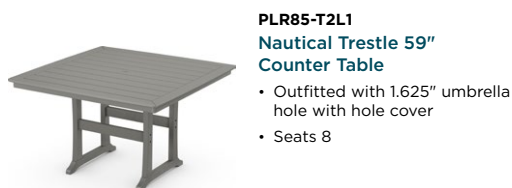

NCRT3772
Nautical 37" x 72"
Counter Table

- Outfitted with 1.625" umbrella hole with hole cover
- Seats 6

PLR85-T2L1
Nautical Trestle 59"
Counter Table

- Outfitted with 1.625" umbrella hole with hole cover
- Seats 8

d 59.5" w 59.5" h 37" | 147 lbs **T Vi S**