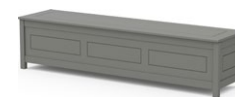

CLBNS723
Country Living 72" Storage Bench

- Designed to connect to compatible planter boxes (connector sold separately)
- Features soft-close hinges for ease and safety
- Ships fully assembled

d 17.58" w 72.25" h 17.03" | 109 lbs T

MATERIALS KEY (View material swatches on pages 116-117)

- T POLYWOOD Heritage™ Traditional
- V POLYWOOD Heritage™ Vibrant
- N POLYWOOD Heritage™ Navy
- S POLYWOOD Select™
- R Marine-Grade Resin
- AI Aluminum
- P Performance Fabric
- W All-Weather Sling Fabric
- W All-Weather Wicker