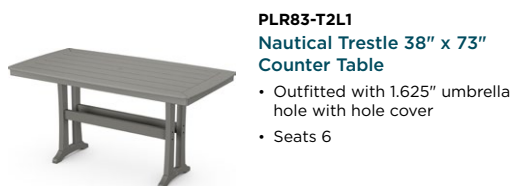

NCRT31
Nautical 31" Counter Table

- Outfitted with 1.625" umbrella hole with hole cover
- Seats 2

PLR83-T2L1
Nautical Trestle 38" x 73"
Counter Table

- Outfitted with 1.625" umbrella hole with hole cover
- Seats 6

d 38.5" w 73" h 37" | 120 lbs **T Vi S**