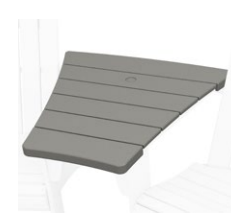

TT600A
600 Series Angled Adirondack Connecting Table
• Designed to fit (2) AD600, AD610, or AD620

d 28.93" w 29.95" h 2.25" | 18.25 lbs

T V Vi S