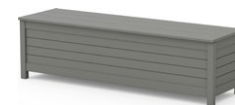

BNS602
Nautical 60" Storage Bench

- Designed to connect to compatible planter boxes (connector sold separately)
- Features soft-close hinges for ease and safety
- Ships fully assembled

d 17.58" w 60.25" h 17.03" | 92.5 lbs T