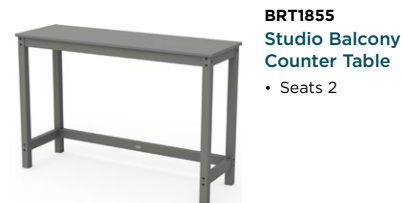

BRT1855
Studio Balcony
Counter Table

- Seats 2

d 18" w 55" h 36" | 63 lbs **T**