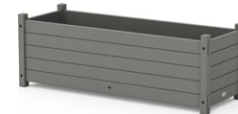

d 16.24" w 47" h 16" | 49.5 lbs