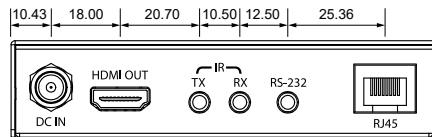

8 7 6 5 4 3 2 1

F
E
D
C
B
A

Receiver

Transmitter

FRONT VIEW

FRONT VIEW

BACK VIEW

BACK VIEW

THIRD ANGLE PROJECTION

GENERAL NOTES

DIMENSIONS ARE IN MM - DO NOT SCALE
THIS DOCUMENT CONTAINS CONFIDENTIAL, PROPRIETARY INFORMATION THAT IS PROPERTY OF STARTECH.COM

StarTech.com

PRODUCT ID	ST121HD20L		
DESCRIPTION	HDMI over CAT6 Extender - 4K 60Hz - 330 ft.(100m)		
DO NOT SCALE	SHEET: 1 OF: 2	UPLOAD DATE: 10/18/2023	

8 7 6 5 4 3 2 1

THIRD ANGLE PROJECTION

GENERAL NOTES

DIMENSIONS ARE IN MM - DO NOT SCALE
 THIS DOCUMENT CONTAINS CONFIDENTIAL,
 PROPRIETARY INFORMATION THAT IS
 PROPERTY OF STARTECH.COM

StarTech.com

PRODUCT ID	ST121HD20L		
DESCRIPTION	HDMI over CAT6 Extender - 4K 60Hz - 330 ft.(100m)		
DO NOT SCALE	SHEET: 2 OF 2	UPLOAD DATE: 10/18/2023	