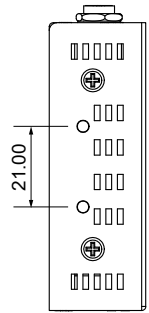

8 7 6 5 4 3 2 1

F
E
D
C
B
A

Receiver

Transmitter

FRONT VIEW

FRONT VIEW

BACK VIEW

BACK VIEW

THIRD ANGLE PROJECTION

GENERAL NOTES

DIMENSIONS ARE IN MM - DO NOT SCALE
THIS DOCUMENT CONTAINS CONFIDENTIAL, PROPRIETARY INFORMATION THAT IS PROPERTY OF STARTECH.COM

StarTech.com

PRODUCT ID	ST121HD20L		
DESCRIPTION	HDMI over CAT6 Extender - 4K 60Hz - 330 ft.(100m)		
DO NOT SCALE	SHEET: 1 OF: 2	UPLOAD DATE: 10/18/2023	

8 7 6 5 4 3 2 1

THIRD ANGLE PROJECTION

GENERAL NOTES

DIMENSIONS ARE IN MM - DO NOT SCALE
 THIS DOCUMENT CONTAINS CONFIDENTIAL,
 PROPRIETARY INFORMATION THAT IS
 PROPERTY OF STARTECH.COM

StarTech.com

PRODUCT ID	ST121HD20L		
DESCRIPTION	HDMI over CAT6 Extender - 4K 60Hz - 330 ft.(100m)		
DO NOT SCALE	SHEET: 2 OF 2	UPLOAD DATE: 10/18/2023	