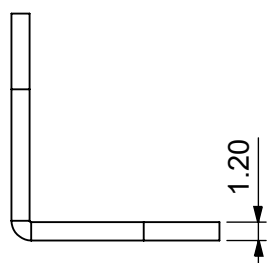

THIRD ANGLE PROJECTION

GENERAL NOTES

DIMENSIONS ARE IN MM - DO NOT SCALE
THIS DOCUMENT CONTAINS CONFIDENTIAL, PROPRIETARY INFORMATION THAT IS PROPERTY OF STARTECH.COM

StarTech.com

PRODUCT ID	ST121HD20L		
DESCRIPTION	HDMI over CAT6 Extender - 4K 60Hz - 330 ft.(100m)		
DO NOT SCALE	SHEET: 1 OF: 2	UPLOAD DATE: 10/18/2023	

8 7 6 5 4 3 2 1

THIRD ANGLE PROJECTION

GENERAL NOTES

DIMENSIONS ARE IN MM - DO NOT SCALE
 THIS DOCUMENT CONTAINS CONFIDENTIAL,
 PROPRIETARY INFORMATION THAT IS
 PROPERTY OF STARTECH.COM

StarTech.com

PRODUCT ID	ST121HD20L		
DESCRIPTION	HDMI over CAT6 Extender - 4K 60Hz - 330 ft.(100m)		
DO NOT SCALE	SHEET: 2 OF 2	UPLOAD DATE: 10/18/2023	