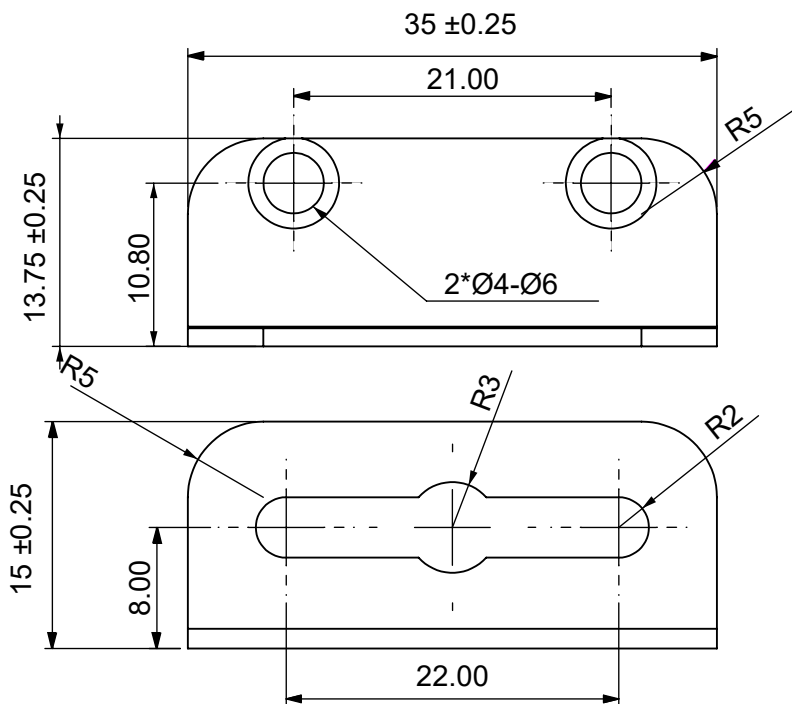

THIRD ANGLE PROJECTION

GENERAL NOTES

DIMENSIONS ARE IN MM - DO NOT SCALE
THIS DOCUMENT CONTAINS CONFIDENTIAL, PROPRIETARY INFORMATION THAT IS PROPERTY OF STARTECH.COM

StarTech.com

PRODUCT ID	ST121HD20L		
DESCRIPTION	HDMI over CAT6 Extender - 4K 60Hz - 330 ft.(100m)		
DO NOT SCALE	SHEET: 1 OF: 2	UPLOAD DATE: 10/18/2023	

8 7 6 5 4 3 2 1

THIRD ANGLE PROJECTION

GENERAL NOTES

DIMENSIONS ARE IN MM - DO NOT SCALE
 THIS DOCUMENT CONTAINS CONFIDENTIAL,
 PROPRIETARY INFORMATION THAT IS
 PROPERTY OF STARTECH.COM

StarTech.com

PRODUCT ID	ST121HD20L		
DESCRIPTION	HDMI over CAT6 Extender - 4K 60Hz - 330 ft.(100m)		
DO NOT SCALE	SHEET: 2 OF 2	UPLOAD DATE: 10/18/2023	