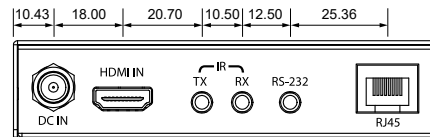

8 7 6 5 4 3 2 1

F
E
D
C
B
A

Receiver

Transmitter

FRONT VIEW

FRONT VIEW

BACK VIEW

BACK VIEW

THIRD ANGLE PROJECTION

GENERAL NOTES

DIMENSIONS ARE IN MM - DO NOT SCALE
THIS DOCUMENT CONTAINS CONFIDENTIAL, PROPRIETARY INFORMATION THAT IS PROPERTY OF STARTECH.COM

StarTech.com

PRODUCT ID	ST121HD20L		
DESCRIPTION	HDMI over CAT6 Extender - 4K 60Hz - 330 ft.(100m)		
DO NOT SCALE	SHEET: 1 OF: 2	UPLOAD DATE: 10/18/2023	

8 7 6 5 4 3 2 1

THIRD ANGLE PROJECTION

GENERAL NOTES

DIMENSIONS ARE IN MM - DO NOT SCALE
 THIS DOCUMENT CONTAINS CONFIDENTIAL,
 PROPRIETARY INFORMATION THAT IS
 PROPERTY OF STARTECH.COM

StarTech.com

PRODUCT ID	ST121HD20L		
DESCRIPTION	HDMI over CAT6 Extender - 4K 60Hz - 330 ft.(100m)		
DO NOT SCALE	SHEET: 2 OF 2	UPLOAD DATE: 10/18/2023	