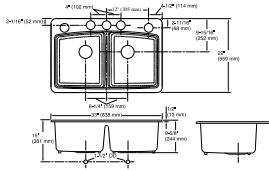

K-5846-5U

Technical Information

All product dimensions are nominal.

Basin configuration:	Equal Bowls
Center(s):	8" (203 mm)
Min. base cabinet width:	36" (914 mm)
Bowl area (Left):	Length: 14-3/16" (360 mm) Width: 16-1/16" (408 mm) Bowl depth: 9" (229 mm)
Bowl area (Right):	Length: 14-3/16" (360 mm) Width: 16-1/16" (408 mm) Bowl depth: 9" (229 mm)
Number of deck holes:	5
Faucet hole(s):	2-3/8" (60 mm)
Drain hole:	3-7/8" (98 mm)
Template:	1174556-7, required, included