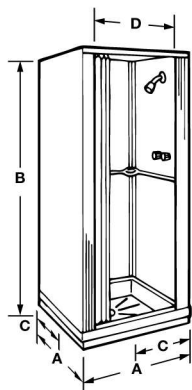

MUSTEE

Preferred by the "Pros"

80 DURASTALL® Shower Stall 32" x 32"

SEE PAGE 2 FOR A LIST OF ACCESSORIES!

Model 80 shown with optional glass door.

Model 80 Standard Base

Standard bases include a PVC drain for direct connection to a 2" (Sch. 40) ABS, PVC or iron DWV pipe.

Design features:

DURASTALL® Model 80 includes...

- Slip-resistant floor with drain
- Shower valve and head
- Shower curtain and curtain rod
- Safety railing with molded-in soap dish and shampoo holder
- Mold and mildew-resistant components
- Knock-down construction makes portability extremely easy and is free-standing when assembled
- Easy to assemble and install

Optional features:

- Shower door available, sold separately
- Kit to convert standard base into extended base is available, sold separately

Specifications

Model	Color	Size	Base	A	B	C	D	UPC
80	White	32" X 32"	Standard	32-5/8"	75-3/8"	16-5/16"	24"	6 71031 00314 0

MUSTEE

Preferred by the "Pros"

80 DURASTALL® Shower Doors

Design features:

- Fits all DURASTALL® shower stalls
- Sturdy, rust-resistant, engineered aluminum frame with polished chrome finish
- May be hung to open to accommodate a left or right hand opening
- Continuous-pull handle with magnetic seal
- Easy to install and clean...all components are mold and mildew resistant
- Door height is 64"