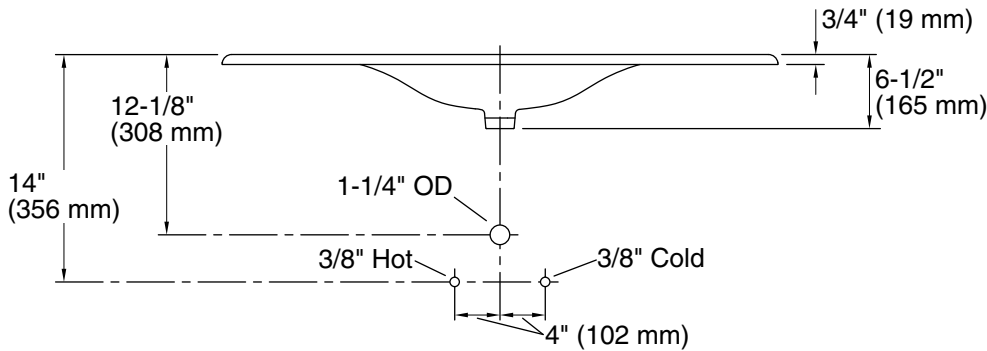

Iron/Impressions®

49" Enameled cast iron vanity top with integrated oval sink

K-3053-8

Features

- 8" (203 mm) widespread faucet holes
- Elongated oval basin

Material

- KOHLER® enameled cast iron

Installation

11-3-2024 23:41 - US/CA

THE BOLD LOOK
OF **KOHLER**®

Technical Information

All product dimensions are nominal.

| | |
|-----------------------|---|
| Basin configuration: | Single Bowl |
| Center(s): | 8" (203 mm) |
| Bowl area (Only): | Length: 32" (813 mm) Width: 13-7/8" (352 mm) Water depth: 4-1/2" (114 mm) |
| Number of deck holes: | 3 |
| Faucet hole(s): | 1-3/8" (35 mm) |
| Drain hole: | 1-3/4" (44 mm) |