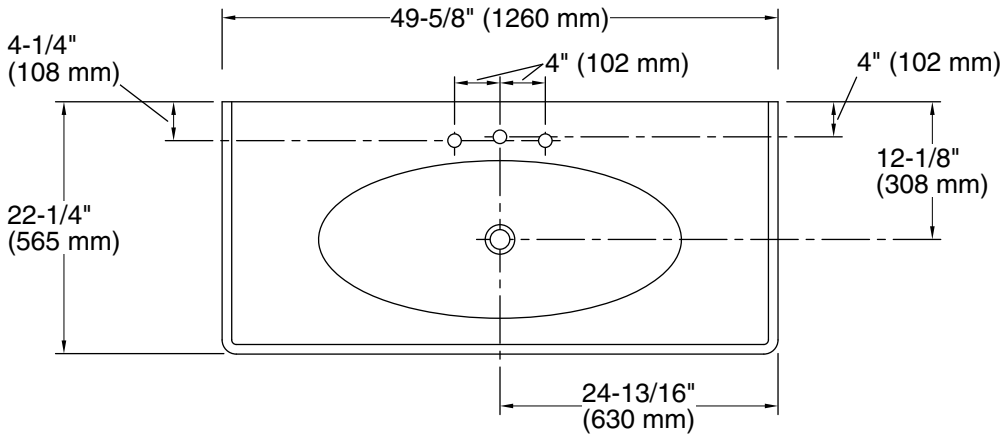

Iron/Impressions®

49" Enameled cast iron vanity top with integrated oval sink

K-3053-8

Features

- 8" (203 mm) widespread faucet holes
- Elongated oval basin

Material

- KOHLER® enameled cast iron

Installation

11-3-2024 23:41 - US/CA

THE BOLD LOOK
OF **KOHLER**®

Technical Information

All product dimensions are nominal.

| | |
|-----------------------|---|
| Basin configuration: | Single Bowl |
| Center(s): | 8" (203 mm) |
| Bowl area (Only): | Length: 32" (813 mm) Width: 13-7/8" (352 mm) Water depth: 4-1/2" (114 mm) |
| Number of deck holes: | 3 |
| Faucet hole(s): | 1-3/8" (35 mm) |
| Drain hole: | 1-3/4" (44 mm) |

Notes

Install this product according to the installation instructions.

Product does not have an overflow.

NOTE: When selecting a faucet for this bathroom sink, ensure the faucet has a spout reach of 4-1/2" (114 mm) to 5" (127 mm) and has a spout height of 3" (76 mm) to 6" (152 mm).