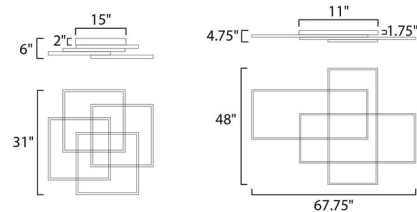

Shown in black / white

Specifications

COLOR	White
BODY FINISH	Black
WATTAGE	147W
DIMMER	Standard 120V
DIMENSIONS	67.75"W x 4.75"H
INTEGRATED LED MODULE	1 x LED/147W/120V LED

Technical Information

LAMP LIFE	35000 hours
COLOR RENDERING	80 CRI
LAMP COLOR	3000K
LUMENS/WATT	48.98
LUMINOUS FLUX	7200 lumens