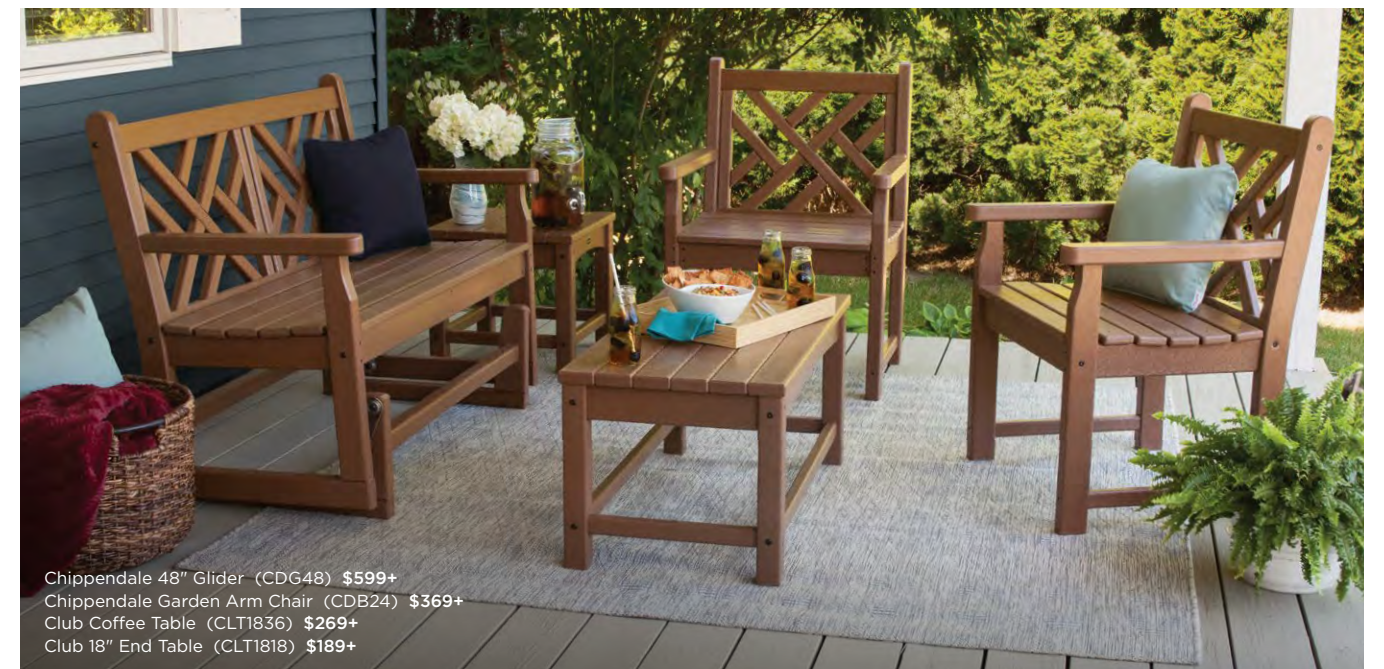

Vineyard Daybed Swing (GNSB3775) \$1,999+
South Beach 18" Side Table (SBT18) \$79+

Vineyard 60" Porch Swing (GNS60) \$389+

Vineyard 48" Bench (GNB48) \$339+

"My POLYWOOD is amazing. Two benches and a swing that is even older (about 15 years old) look like new even after exposure to all kinds of weather. No fading, no maintenance. What a spectacular value!"

— DIANE S.

Chippendale 48" Glider (CDG48) \$599+
Chippendale Garden Arm Chair (CDB24) \$369+
Club Coffee Table (CLT1836) \$269+
Club 18" End Table (CLT1818) \$189+

Best-Value Dining Essentials

These foundational pieces will serve you well for years to come—through every syrup spill, drizzly day, and family fête.