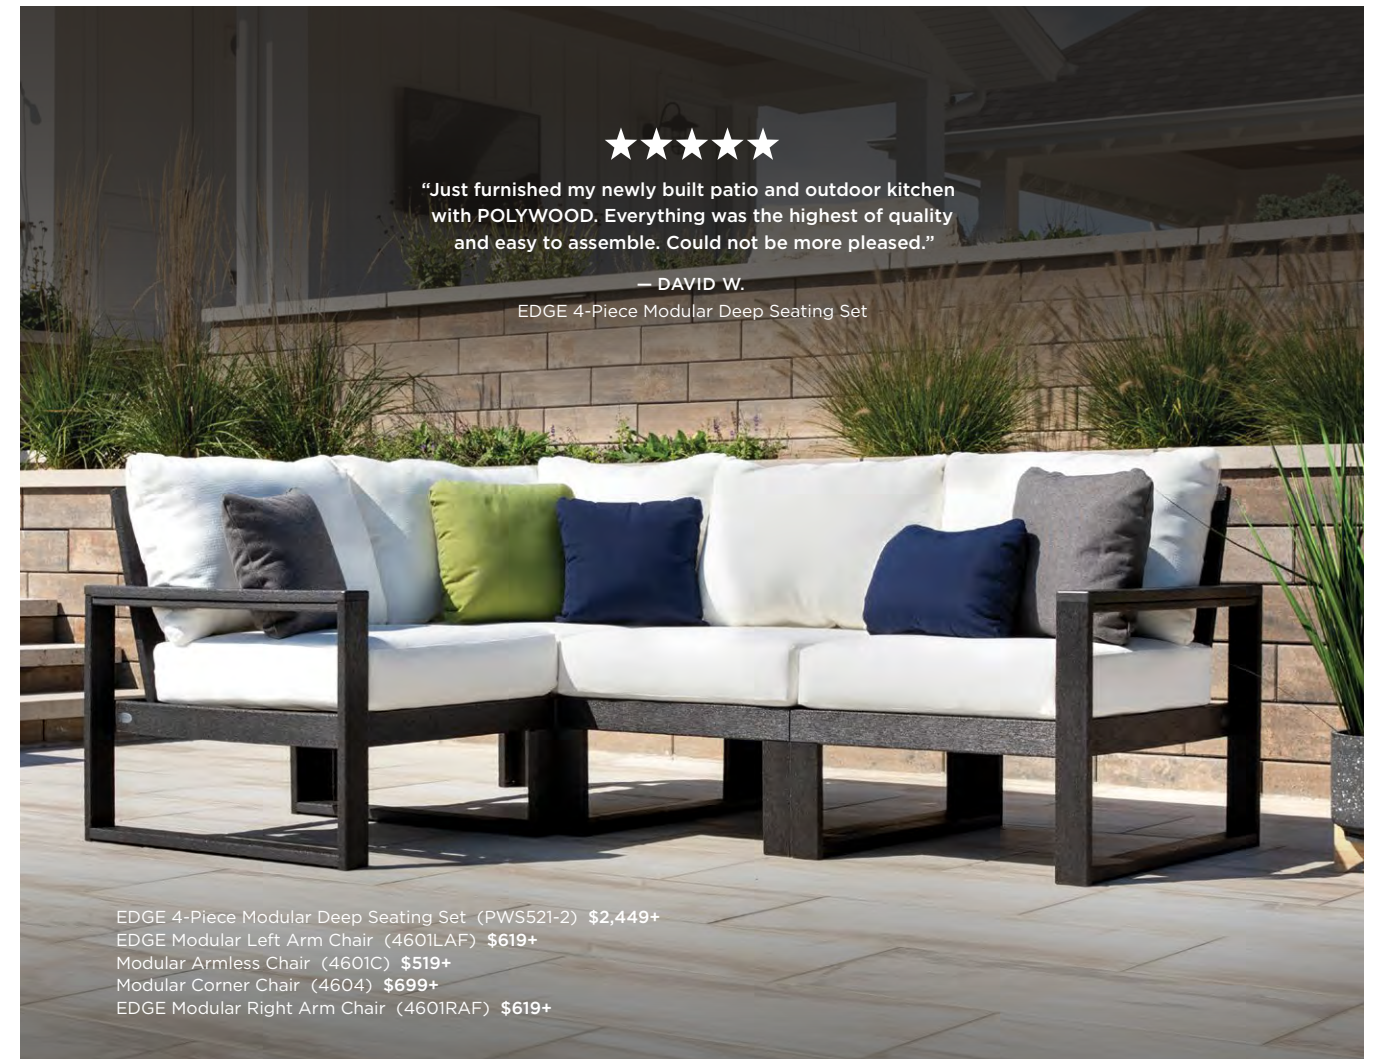

EDGE 7-Piece Dining Set (PWS552-1) \$2,495+
EDGE Dining Arm Chair (EMD200) \$299+

EDGE Dining Side Chair (EMD100) \$259+
EDGE 40" x 78" Dining Table (EMT4078) \$899+

"Just furnished my newly built patio and outdoor kitchen with POLYWOOD. Everything was the highest of quality and easy to assemble. Could not be more pleased."