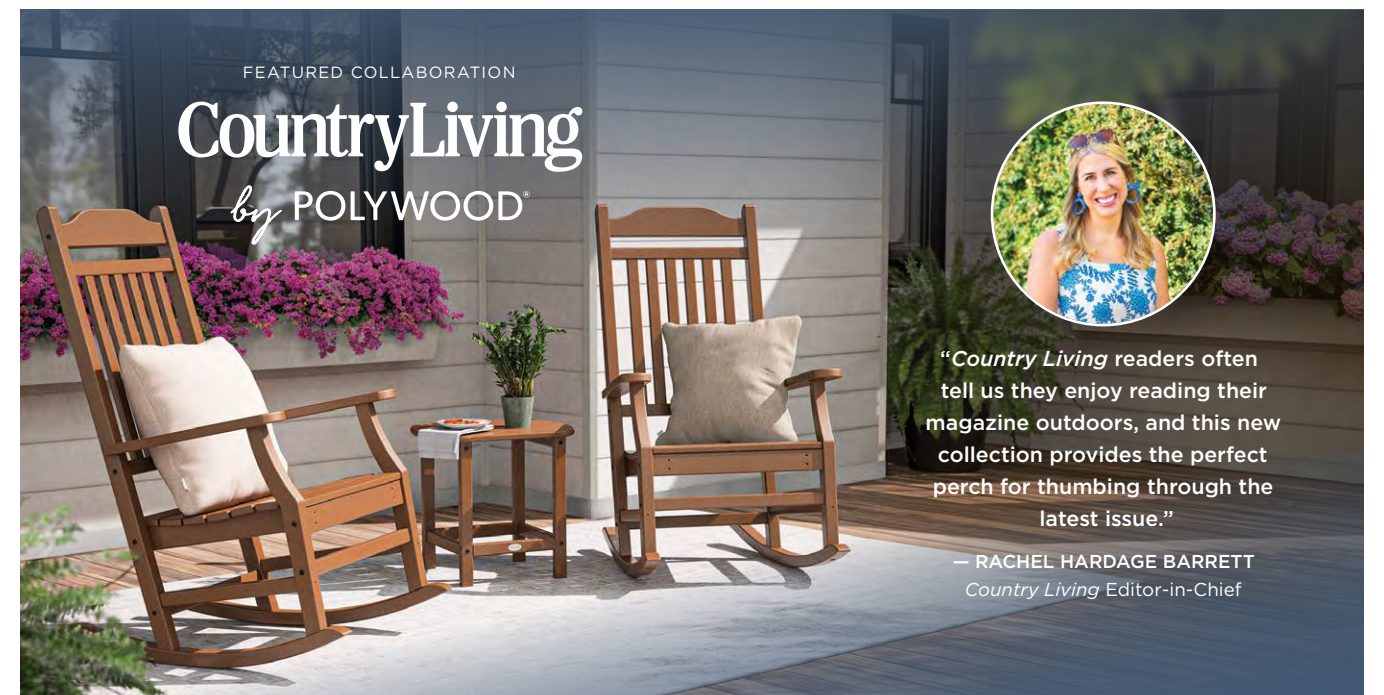

Shaker Porch Rocking Chair (R114) $279+

Estate 3-Piece Rocking Chair Set (PWS471-1) $495+
Estate Rocking Chair (R199) $199+
Round 18" Side Table (RST18) $99+

Country Living Rocking Chair 3-Piece Set (PWS828-1) $695+
Country Living Rocking Chair (CLR255) $329+

South Beach 18" Side Table (SBT18) $79+

FEATURED COLLABORATION
CountryLiving
by POLYWOOD®

"Country Living readers often tell us they enjoy reading their magazine outdoors, and this new collection provides the perfect perch for thumbing through the latest issue."

— RACHEL HARDAGE BARRETT
Country Living Editor-in-Chief