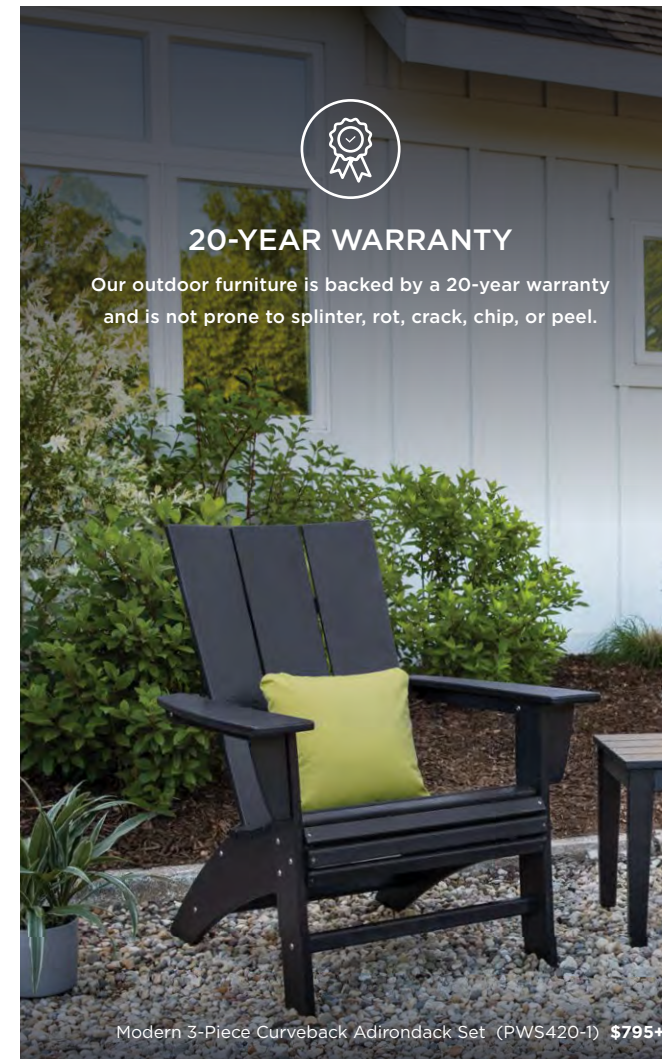

Vineyard Curveback Adirondack Chair (AD600) **$279+**

Modern 3-Piece Curveback Adirondack Set (PWS420-1) **$795+**

20-YEAR WARRANTY

Our outdoor furniture is backed by a 20-year warranty and is not prone to splinter, rot, crack, chip, or peel.