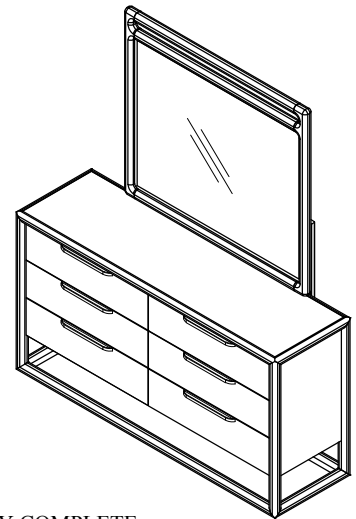

SOL DRESSER MIRROR

ASSEMBLY INSTRUCTIONS

BOX #1
A. DRESSER MIRROR 1 PC
B. MIRROR SUPPORT 2 PCS
*** MIRROR HARDWARE PACK**

BOX #2
C. DRESSER 1PC
(SOLD SEPARATELY)

HARDWARE KIT PACKED IN BOX #1

NO.	DESCRIPTION	IMAGE	QUANTITY
1	ALLEN BOLT (6x45mm)		8 PCS
2	LOCK WASHER (M9)		8 PCS
3	FLAT WASHER (M8)		8 PCS
4	ALLEN KEY		1 PC

OPTION 1: DRESSER MOUNTING

STEP #1:

STEP #2:

STEP #3:

ASSEMBLY COMPLETE

OPTION 2: WALL MOUNTING

STEP #1:

STEP #2: