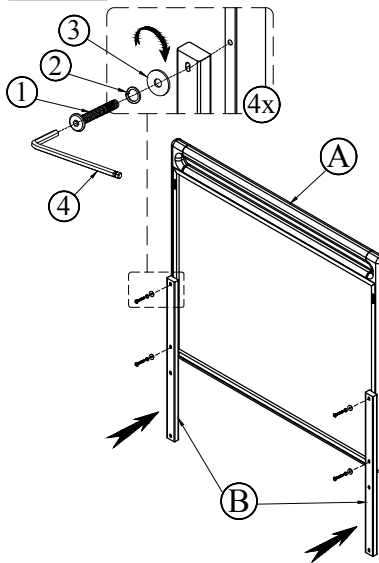

SOL DRESSER MIRROR

ASSEMBLY INSTRUCTIONS

BOX #1
A. DRESSER MIRROR 1 PC
B. MIRROR SUPPORT 2 PCS
*** MIRROR HARDWARE PACK**

BOX #2
C. DRESSER 1PC
(SOLD SEPARATELY)

HARDWARE KIT PACKED IN BOX #1

NO.	DESCRIPTION	IMAGE	QUANTITY
1	ALLEN BOLT (6x45mm)		8 PCS
2	LOCK WASHER (M9)		8 PCS
3	FLAT WASHER (M8)		8 PCS
4	ALLEN KEY		1 PC

OPTION 1: DRESSER MOUNTING

STEP #1:

STEP #2:

STEP #3:

ASSEMBLY COMPLETE

OPTION 2: WALL MOUNTING

STEP #1:

STEP #2: