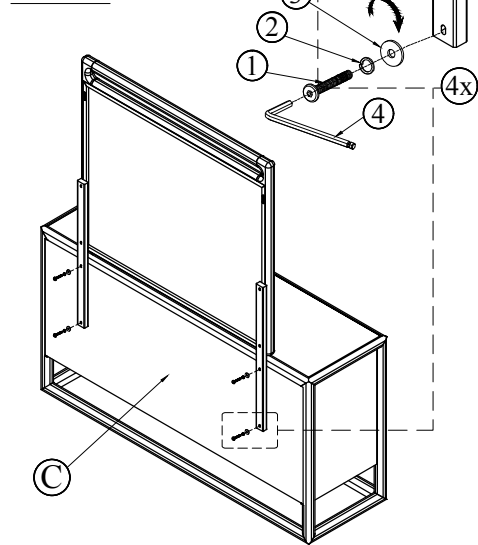

SOL DRESSER MIRROR

ASSEMBLY INSTRUCTIONS

BOX #1
A. DRESSER MIRROR 1 PC
B. MIRROR SUPPORT 2 PCS
*** MIRROR HARDWARE PACK**

BOX #2
C. DRESSER 1PC
(SOLD SEPARATELY)

HARDWARE KIT PACKED IN BOX #1

NO.	DESCRIPTION	IMAGE	QUANTITY
1	ALLEN BOLT (6x45mm)		8 PCS
2	LOCK WASHER (M9)		8 PCS
3	FLAT WASHER (M8)		8 PCS
4	ALLEN KEY		1 PC

OPTION 1: DRESSER MOUNTING

STEP #1:

STEP #2:

STEP #3:

ASSEMBLY COMPLETE

OPTION 2: WALL MOUNTING

STEP #1:

STEP #2: