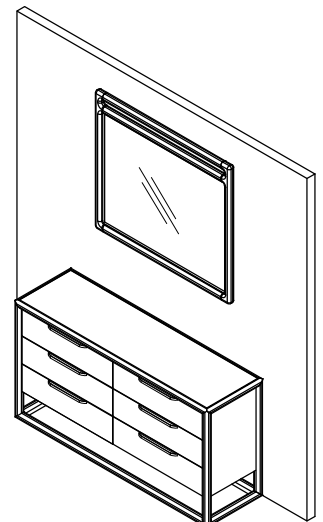

SOL DRESSER MIRROR

ASSEMBLY INSTRUCTIONS

BOX #1
A. DRESSER MIRROR 1 PC
B. MIRROR SUPPORT 2 PCS
* MIRROR HARDWARE PACK

BOX #2
C. DRESSER 1PC
(SOLD SEPARATELY)

HARDWARE KIT PACKED IN BOX #1

NO.	DESCRIPTION	IMAGE	QUANTITY
1	ALLEN BOLT (6x45mm)		8 PCS
2	LOCK WASHER (M9)		8 PCS
3	FLAT WASHER (M8)		8 PCS
4	ALLEN KEY		1 PC

OPTION 1: DRESSER MOUNTING

STEP #1:

STEP #2:

STEP #3:

ASSEMBLY COMPLETE

OPTION 2: WALL MOUNTING

STEP #1:

STEP #2:

STEP #3:

ASSEMBLY COMPLETE