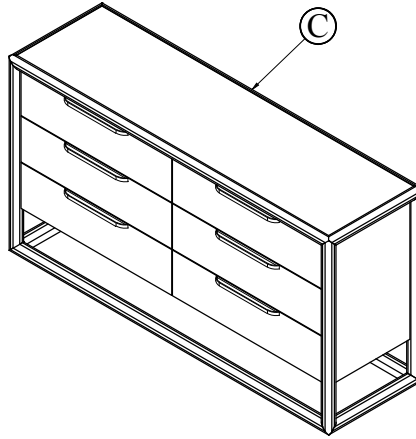

SOL DRESSER MIRROR

ASSEMBLY INSTRUCTIONS

BOX #1
A. DRESSER MIRROR 1 PC
B. MIRROR SUPPORT 2 PCS
*** MIRROR HARDWARE PACK**

BOX #2
C. DRESSER 1PC
(SOLD SEPARATELY)

HARDWARE KIT PACKED IN BOX #1

NO.	DESCRIPTION	IMAGE	QUANTITY
1	ALLEN BOLT (6x45mm)		8 PCS
2	LOCK WASHER (M9)		8 PCS
3	FLAT WASHER (M8)		8 PCS
4	ALLEN KEY		1 PC