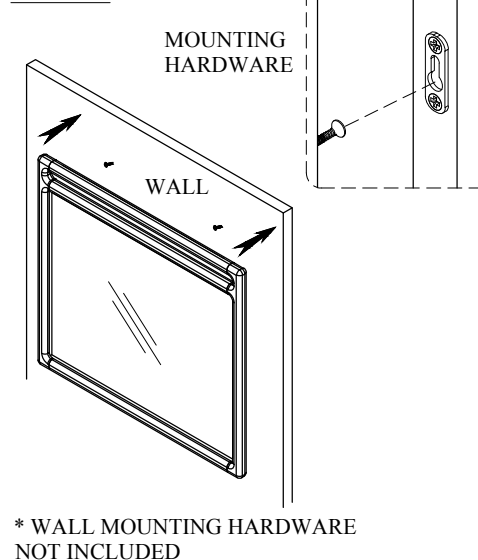

SOL DRESSER MIRROR

ASSEMBLY INSTRUCTIONS

BOX #1
A. DRESSER MIRROR 1 PC
B. MIRROR SUPPORT 2 PCS
*** MIRROR HARDWARE PACK**

BOX #2
C. DRESSER 1PC
(SOLD SEPARATELY)

HARDWARE KIT PACKED IN BOX #1

NO.	DESCRIPTION	IMAGE	QUANTITY
1	ALLEN BOLT (6x45mm)		8 PCS
2	LOCK WASHER (M9)		8 PCS
3	FLAT WASHER (M8)		8 PCS
4	ALLEN KEY		1 PC

OPTION 1: DRESSER MOUNTING

STEP #1:

STEP #2:

STEP #3:

ASSEMBLY COMPLETE

OPTION 2: WALL MOUNTING

STEP #1:

STEP #2: