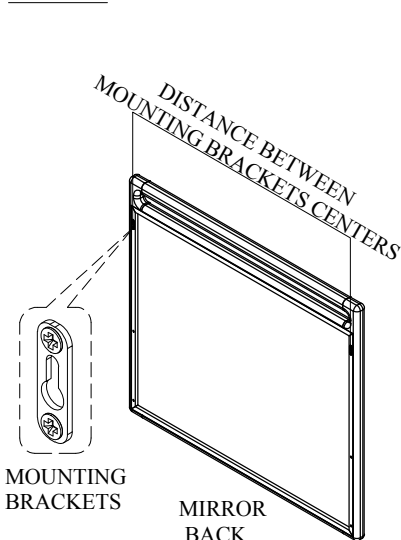

SOL DRESSER MIRROR

ASSEMBLY INSTRUCTIONS

BOX #1
A. DRESSER MIRROR 1 PC
B. MIRROR SUPPORT 2 PCS
*** MIRROR HARDWARE PACK**

BOX #2
C. DRESSER 1PC
(SOLD SEPARATELY)

HARDWARE KIT PACKED IN BOX #1

NO.	DESCRIPTION	IMAGE	QUANTITY
1	ALLEN BOLT (6x45mm)		8 PCS
2	LOCK WASHER (M9)		8 PCS
3	FLAT WASHER (M8)		8 PCS
4	ALLEN KEY		1 PC

OPTION 1: DRESSER MOUNTING

STEP #1:

STEP #2:

STEP #3:

ASSEMBLY COMPLETE

OPTION 2: WALL MOUNTING

STEP #1:

STEP #2: