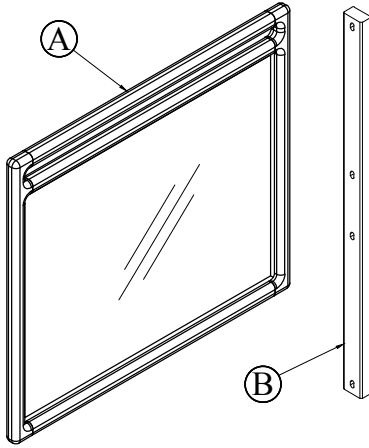

SOL DRESSER MIRROR

ASSEMBLY INSTRUCTIONS

BOX #1
A. DRESSER MIRROR 1 PC
B. MIRROR SUPPORT 2 PCS
*** MIRROR HARDWARE PACK**

BOX #2
C. DRESSER 1PC
(SOLD SEPARATELY)

HARDWARE KIT PACKED IN BOX #1

NO.	DESCRIPTION	IMAGE	QUANTITY
1	ALLEN BOLT (6x45mm)		8 PCS
2	LOCK WASHER (M9)		8 PCS
3	FLAT WASHER (M8)		8 PCS
4	ALLEN KEY		1 PC