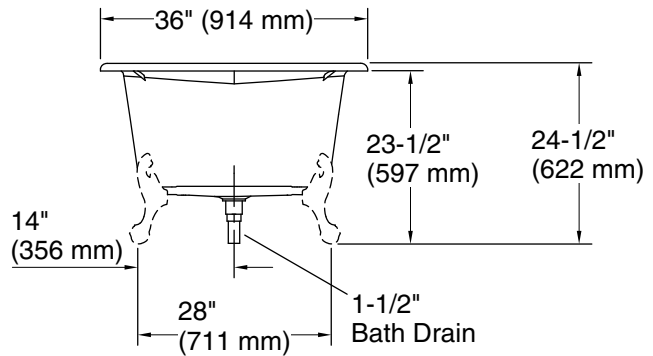

Color	Code	Description
-------	------	-------------

	0	White
---	---	-------

No change in measurements if connected with drain illustrated. (K-7178)

Technical Information

All product dimensions are nominal.

Drain location:	Reversible
Basin area, bottom:	47-1/2" x 25" (1207 mm x 635 mm)
Basin area, top:	55" x 29" (1397 mm x 737 mm)
Weight:	350 lbs (158.8 kg)
Minimum floor load:	57 lbs/ft ² (278.3 kg/m ²)
Water depth:	12-5/8" (321 mm)
Water capacity:	64 gal (242.3 L)