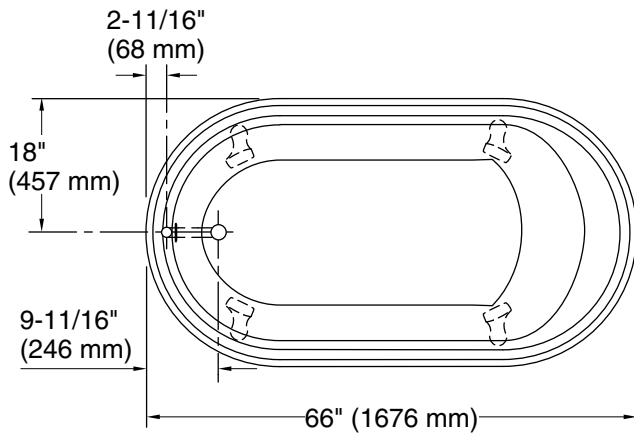

Color	Code	Description
-------	------	-------------

	0	White
---	---	-------

No change in measurements if connected with drain illustrated. (K-7178)

Technical Information

All product dimensions are nominal.

Drain location:	Reversible
Basin area, bottom:	47-1/2" x 25" (1207 mm x 635 mm)
Basin area, top:	55" x 29" (1397 mm x 737 mm)
Weight:	350 lbs (158.8 kg)
Minimum floor load:	57 lbs/ft ² (278.3 kg/m ²)
Water depth:	12-5/8" (321 mm)
Water capacity:	64 gal (242.3 L)