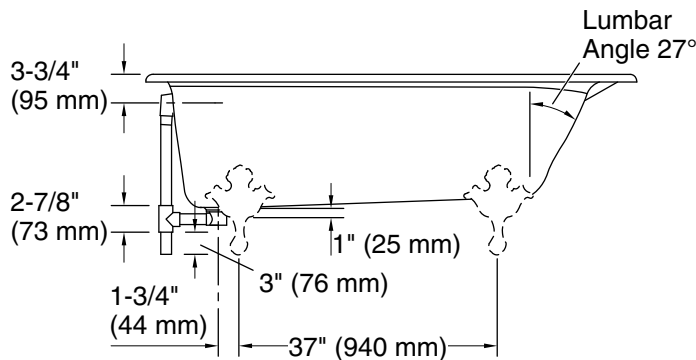

Color	Code	Description
-------	------	-------------

	0	White
---	---	-------

No change in measurements if connected with drain illustrated. (K-7178)

Technical Information

All product dimensions are nominal.

Drain location:	Reversible
Basin area, bottom:	47-1/2" x 25" (1207 mm x 635 mm)
Basin area, top:	55" x 29" (1397 mm x 737 mm)
Weight:	350 lbs (158.8 kg)
Minimum floor load:	57 lbs/ft ² (278.3 kg/m ²)
Water depth:	12-5/8" (321 mm)
Water capacity:	64 gal (242.3 L)