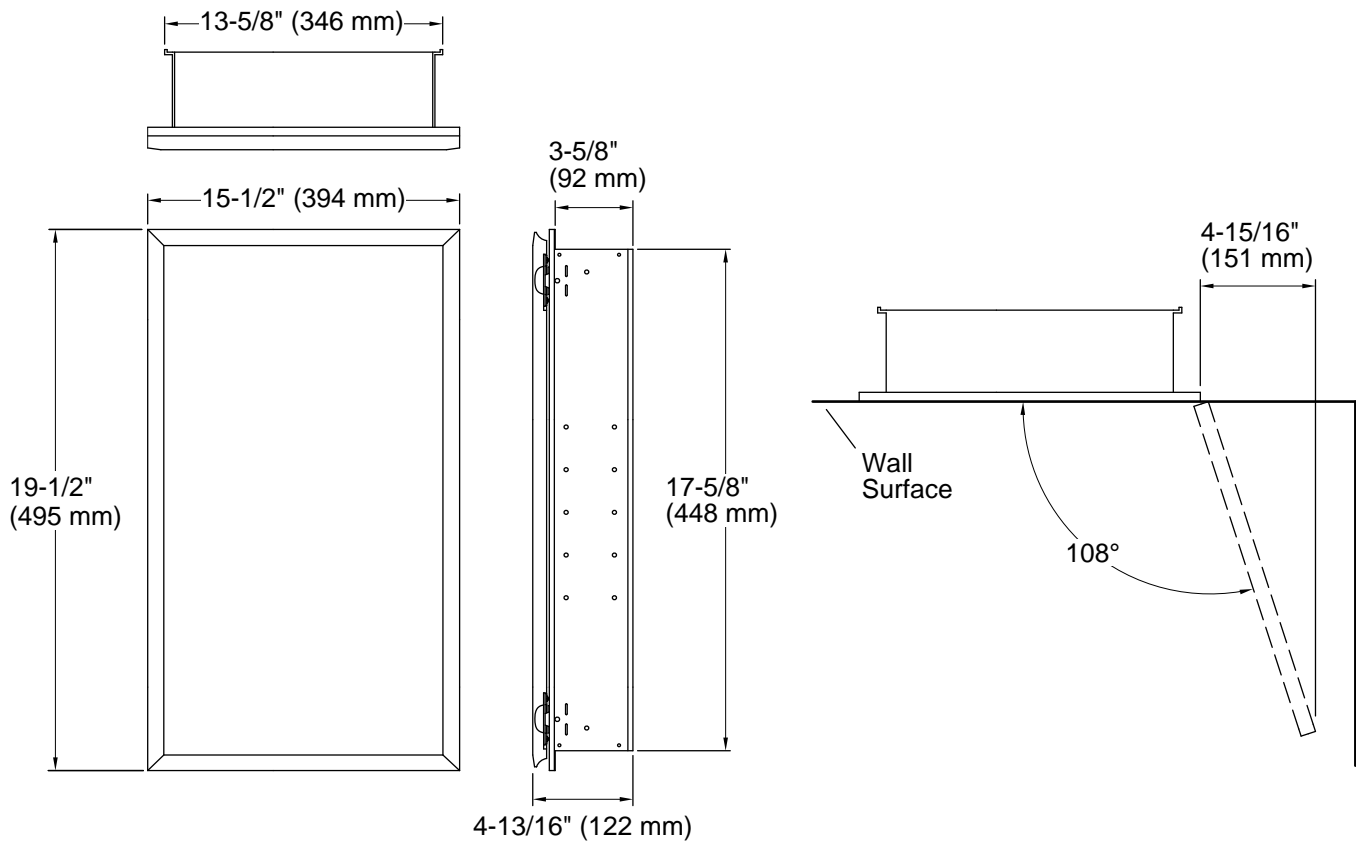

Features

- Recessed installation only
- Two adjustable tempered-glass shelves offer additional bathroom storage
- Full-overlay mirrored door with beveled edges
- Mirrored interior
- 108° opening capability for easy cabinet access

See website for detailed warranty information.

Technical Information

All product dimensions are nominal.

Notes

Install this product according to the installation guide.

When determining the height of the medicine cabinet, ensure the mirrored door will clear all obstacles (such as a faucet). A minimum distance of 3" (76 mm) is required.