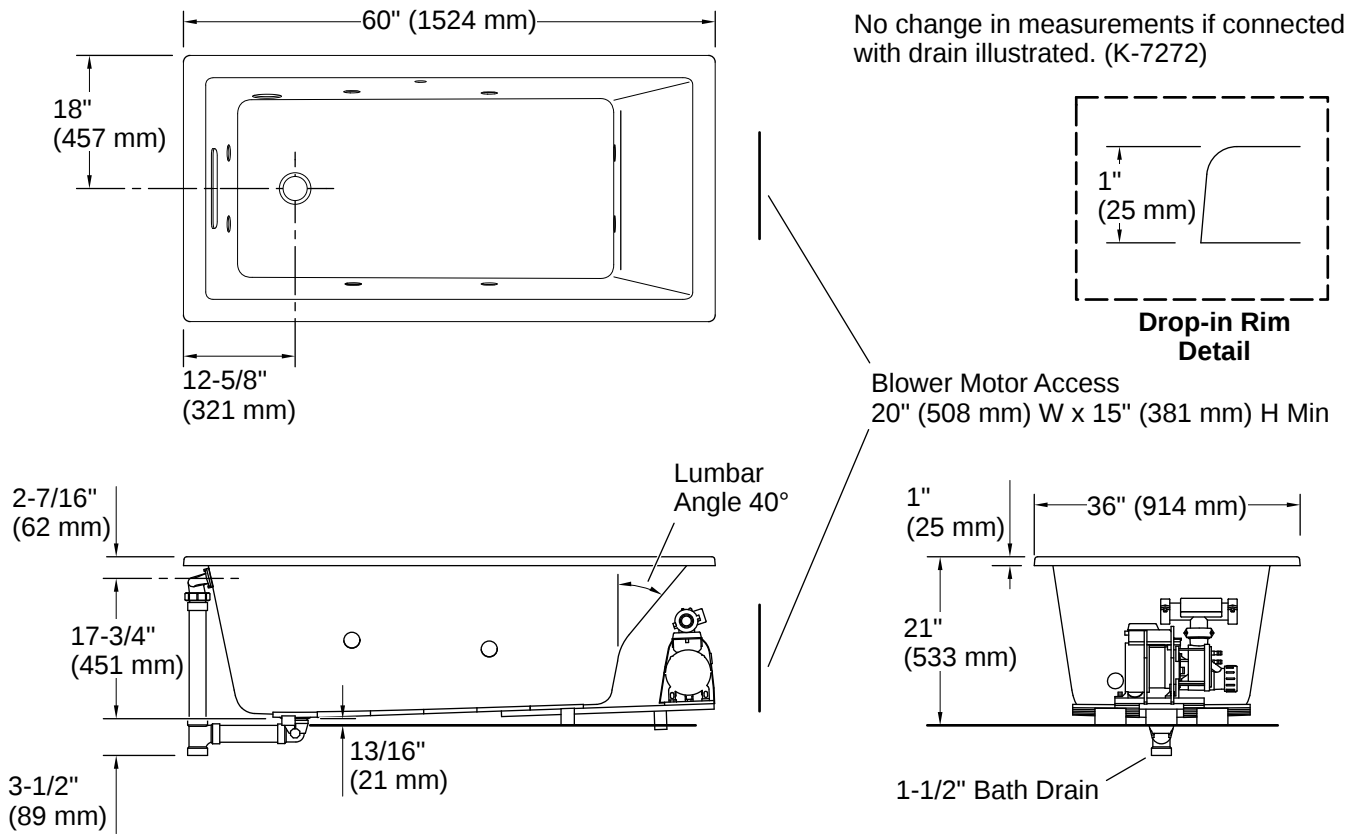

Installation

- Drop-in or undermount
- Reversible drain
- Requires Clearflo slotted overflow bath drain (sold separately)

Installation Notes

Install this product according to the installation instructions.

Measure your actual product for rough-in details.

The hot water supply should be 70% of the capacity of the bath or greater. Installations will vary.