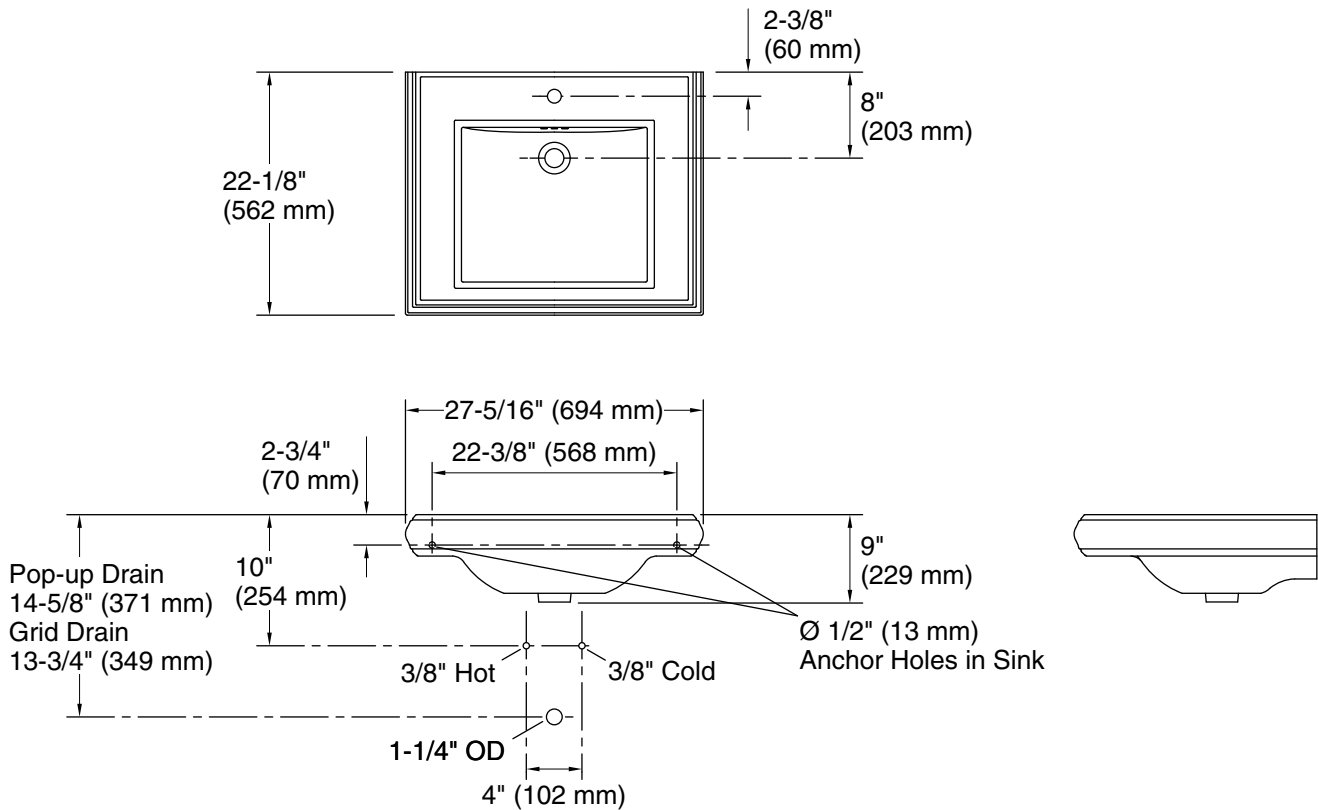

Technical Information

All product dimensions are nominal.

Basin configuration:	Single Bowl
Bowl area (Basin #1):	Length: 18" (457 mm) Width: 15" (381 mm) Water depth: 5-1/4" (133 mm)
With overflow:	Yes
Number of deck holes:	1
Faucet hole(s):	1-3/8" (35 mm)
Drain hole:	1-3/4" (44 mm)