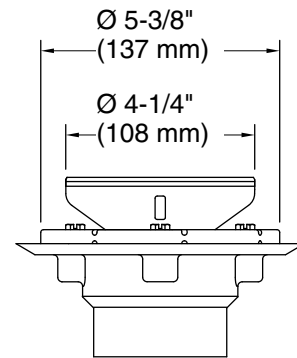

Technical Information

All product dimensions are nominal.

Material: Brass/Plastic

Notes

Install this product according to the installation instructions.