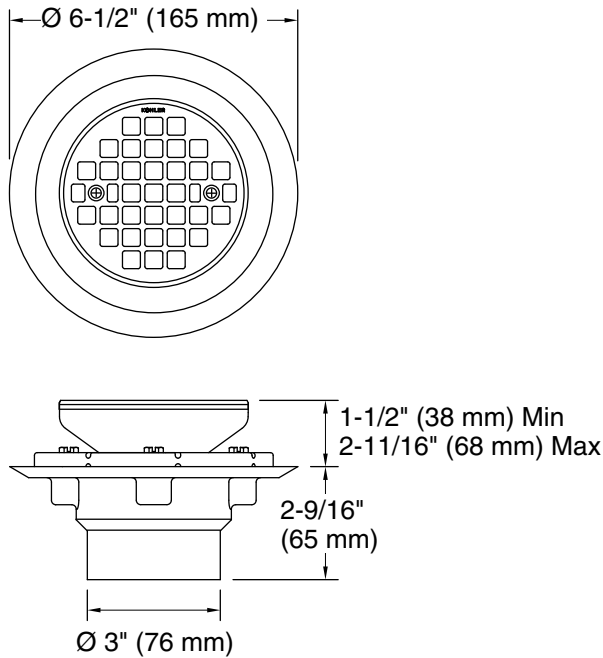

Features

- Removable grid plate
- Reversible collar accommodates a variety of tile thicknesses
- 2" and 3" PVC connection

Material

- Brass and PVC construction
- KOHLER finishes resist corrosion and tarnishing

Installation

- Through-the-floor tile-in installation

Recommended Products/Accessories

K-23726 Drain treatment

Codes/Standards

ASME A112.18.2/CSA B125.2

KOHLER® One-Year Limited Warranty

See website for detailed warranty information.

Technical Information

All product dimensions are nominal.

Material: Brass/Plastic

Notes

Install this product according to the installation instructions.