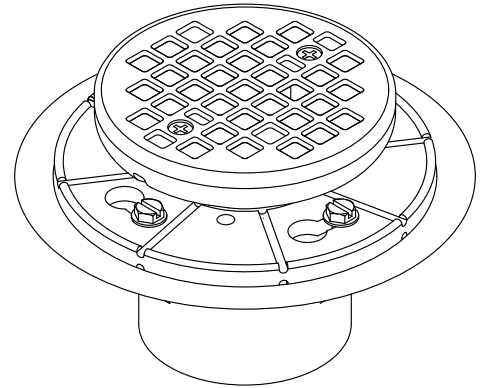

Features

- Removable grid plate
- Reversible collar accommodates a variety of tile thicknesses
- 2" and 3" PVC connection

Material

- Brass and PVC construction
- KOHLER finishes resist corrosion and tarnishing

Installation

- Through-the-floor tile-in installation

Recommended Products/Accessories

K-23726 Drain treatment

Codes/Standards

ASME A112.18.2/CSA B125.2

KOHLER® One-Year Limited Warranty

See website for detailed warranty information.

Technical Information

All product dimensions are nominal.

Material: Brass/Plastic

Notes

Install this product according to the installation instructions.