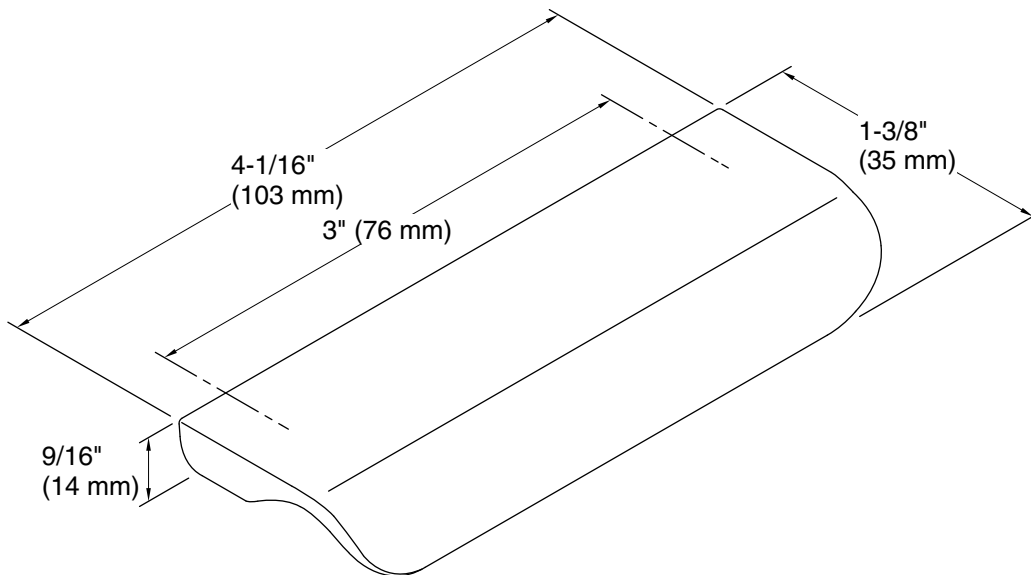

Features

- 4" (101 mm) cabinet pull
- Includes installation hardware

Material

- Premium metal construction for durability and reliability
- KOHLER finishes resist corrosion and tarnishing

Codes/Standards

None Applicable

Technical Information

All product dimensions are nominal.

Material: Zinc

Notes

Install this product according to the installation instructions.