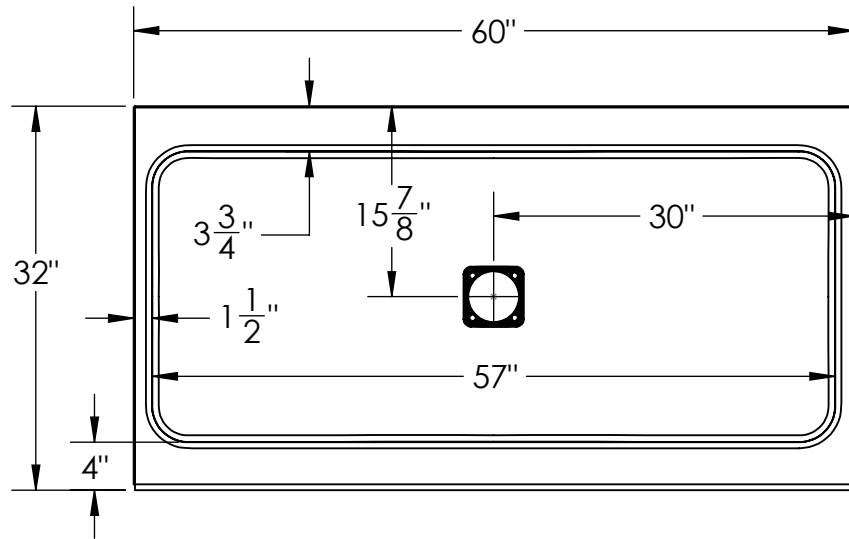

2

1

B

B

Shaded area represents anti-slip coverage

A

A

Square Drain models include Drain Kit and Cover Plate

- All dimensions are approximate. Measurements should be verified against the unit to ensure proper fit

2

1