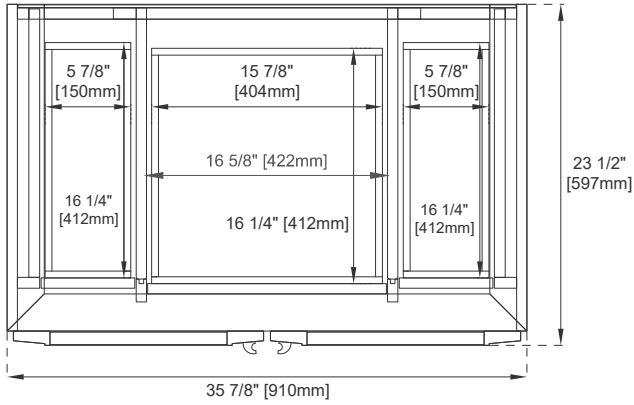

Drawer Box Material and Construction: 12mm Plywood/English Dovetail

Joinery Hardware: Whitewashed Walnut (Wood)

Fits Drain Hole Size: 1 3/4"

Full Extension, Soft Close Glides

European Soft Close Hinges

Aluminum Laminate Drawer Liners

Adjustable Levelers

Dimension

Width: 35-7/8"

Depth: 23-1/2"

Height: 33"

Rough-In Height: 21-1/2"

36" PORTLAND VANITY

JAMES MARTIN VANITIES

620-V36-WW

Top View

Pull

Front View

All dimensions are nominal

Diagrams are of cabinet only—James Martin Optional Countertops and sinks are not shown

Visit website for warranty and installation information
www.jamesmartinvanities.com

36" PORTLAND VANITY

JAMES MARTIN VANITIES

620-V36-WW

Side View

Side View

Back View

All dimensions are nominal
Diagrams are of cabinet only—James Martin Optional Countertops and sinks are not shown

Visit website for warranty and installation information
www.jamesmartinvanities.com