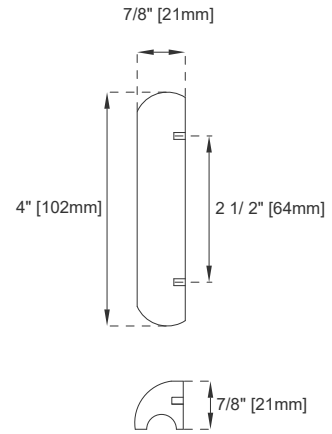

Drawer Box Material and Construction: 12mm Plywood/English Dovetail

Joinery Hardware: Whitewashed Walnut (Wood)

Fits Drain Hole Size: 1 3/4"

Full Extension, Soft Close Glides

European Soft Close Hinges

Aluminum Laminate Drawer Liners

Adjustable Levelers

Dimension

Width: 35-7/8"

Depth: 23-1/2"

Height: 33"

Rough-In Height: 21-1/2"

36" PORTLAND VANITY

JAMES MARTIN VANITIES

620-V36-WW

Top View

Pull

Front View

All dimensions are nominal

Diagrams are of cabinet only—James Martin Optional Countertops and sinks are not shown

Visit website for warranty and installation information
www.jamesmartinvanities.com

36" PORTLAND VANITY

JAMES MARTIN VANITIES

620-V36-WW

Side View

Side View

Back View

All dimensions are nominal
Diagrams are of cabinet only—James Martin Optional Countertops and sinks are not shown

Visit website for warranty and installation information
www.jamesmartinvanities.com