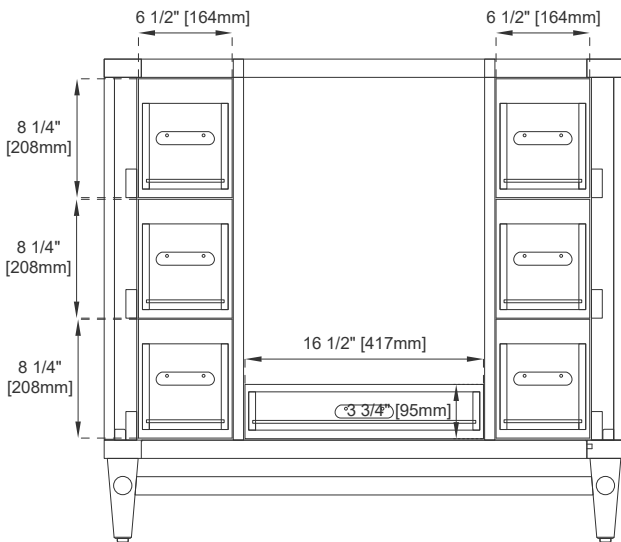

Drawer Box Material and Construction: 12mm Plywood/English Dovetail

Joinery Hardware: Whitewashed Walnut (Wood)

Fits Drain Hole Size: 1 3/4"

Full Extension, Soft Close Glides

European Soft Close Hinges

Aluminum Laminate Drawer Liners

Adjustable Levelers

Dimension

Width: 35-7/8"

Depth: 23-1/2"

Height: 33"

Rough-In Height: 21-1/2"

36" PORTLAND VANITY

JAMES MARTIN VANITIES

620-V36-WW

Top View

Pull

Front View

All dimensions are nominal

Diagrams are of cabinet only—James Martin Optional Countertops and sinks are not shown

Visit website for warranty and installation information
www.jamesmartinvanities.com

36" PORTLAND VANITY

JAMES MARTIN VANITIES

620-V36-WW

Side View

Side View

Back View

All dimensions are nominal
Diagrams are of cabinet only—James Martin Optional Countertops and sinks are not shown

Visit website for warranty and installation information
www.jamesmartinvanities.com