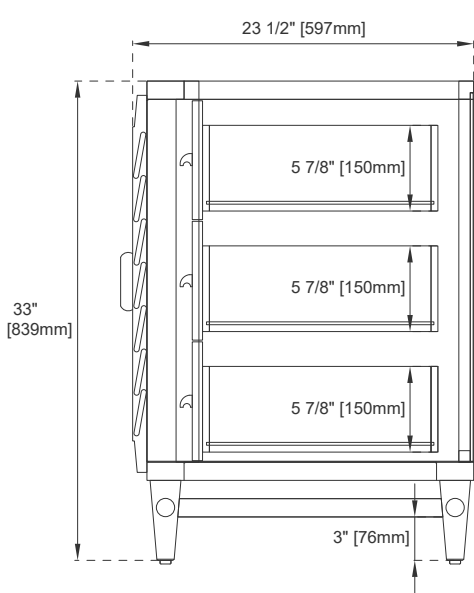

Drawer Box Material and Construction: 12mm Plywood/English Dovetail

Joinery Hardware: Whitewashed Walnut (Wood)

Fits Drain Hole Size: 1 3/4"

Full Extension, Soft Close Glides

European Soft Close Hinges

Aluminum Laminate Drawer Liners

Adjustable Levelers

Dimension

Width: 35-7/8"

Depth: 23-1/2"

Height: 33"

Rough-In Height: 21-1/2"

36" PORTLAND VANITY

JAMES MARTIN VANITIES

620-V36-WW

Top View

Pull

Front View

All dimensions are nominal

Diagrams are of cabinet only—James Martin Optional Countertops and sinks are not shown

Visit website for warranty and installation information
www.jamesmartinvanities.com

36" PORTLAND VANITY

JAMES MARTIN VANITIES

620-V36-WW

Side View

Side View

Back View

All dimensions are nominal
Diagrams are of cabinet only—James Martin Optional Countertops and sinks are not shown

Visit website for warranty and installation information
www.jamesmartinvanities.com