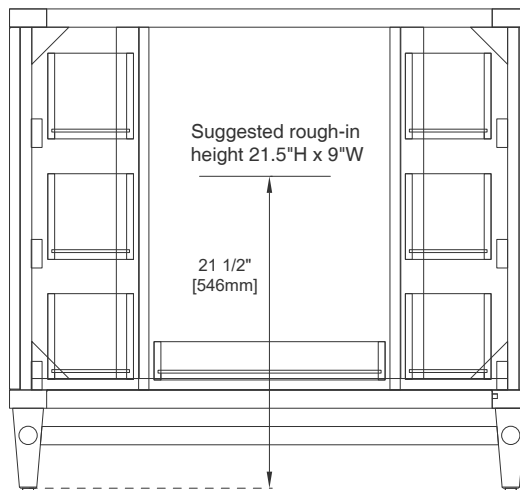

Drawer Box Material and Construction: 12mm Plywood/English Dovetail

Joinery Hardware: Whitewashed Walnut (Wood)

Fits Drain Hole Size: 1 3/4"

Full Extension, Soft Close Glides

European Soft Close Hinges

Aluminum Laminate Drawer Liners

Adjustable Levelers

Dimension

Width: 35-7/8"

Depth: 23-1/2"

Height: 33"

Rough-In Height: 21-1/2"

36" PORTLAND VANITY

JAMES MARTIN VANITIES

620-V36-WW

Top View

Pull

Front View

All dimensions are nominal

Diagrams are of cabinet only—James Martin Optional Countertops and sinks are not shown

Visit website for warranty and installation information
www.jamesmartinvanities.com

36" PORTLAND VANITY

JAMES MARTIN VANITIES

620-V36-WW

Side View

Side View

Back View

All dimensions are nominal
Diagrams are of cabinet only—James Martin Optional Countertops and sinks are not shown

Visit website for warranty and installation information
www.jamesmartinvanities.com