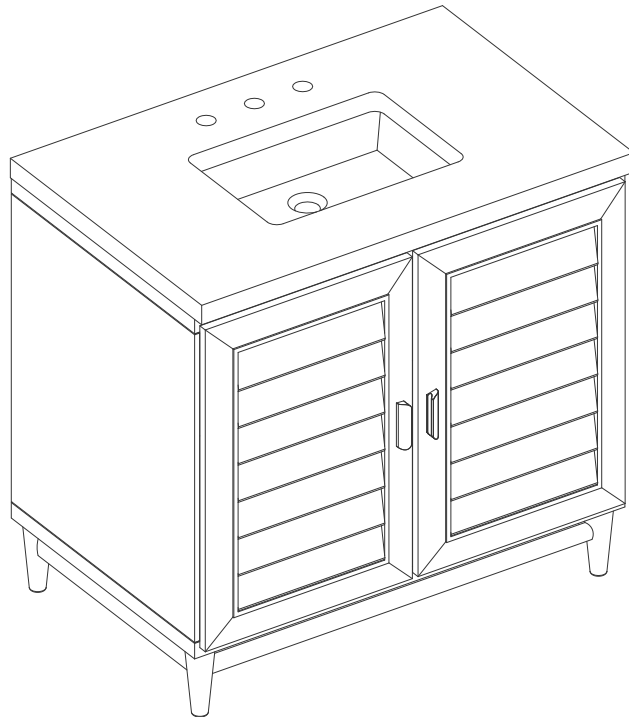

36" PORTLAND VANITY

JAMES MARTIN
VANITIES

620-V36-WW

Features and Materials

Solids: Soft Maple and Yellow Poplar

Veneers: Birch

Panels: Plywood

Installation Type: Floor Standing

Number of Basins: One, with Optional 3cm Top

Vanity Top Included: NO, Optional 3cm Tops Available with Sinks

Overflow: Yes, Front Facing

Number of Doors: Two

Number of Drawers: Seven

Assembly Required: Installation of Optional 3cm Top with Sink

Drawer Box Material and Construction: 12mm Plywood/English Dovetail

Joinery Hardware: Whitewashed Walnut (Wood)

Fits Drain Hole Size: 1 3/4"

Full Extension, Soft Close Glides

European Soft Close Hinges

Aluminum Laminate Drawer Liners

Adjustable Levelers

Dimension

Width: 35-7/8"

Depth: 23-1/2"

Height: 33"

Rough-In Height: 21-1/2"

36" PORTLAND VANITY

JAMES MARTIN VANITIES