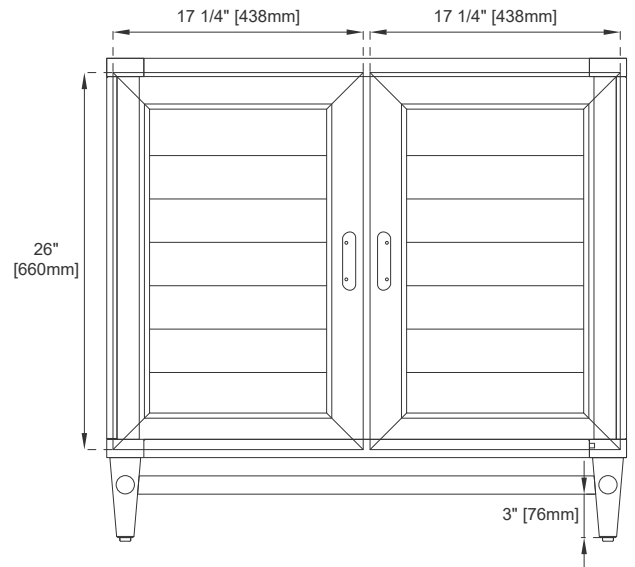

Drawer Box Material and Construction: 12mm Plywood/English Dovetail

Joinery Hardware: Whitewashed Walnut (Wood)

Fits Drain Hole Size: 1 3/4"

Full Extension, Soft Close Glides

European Soft Close Hinges

Aluminum Laminate Drawer Liners

Adjustable Levelers

Dimension

Width: 35-7/8"

Depth: 23-1/2"

Height: 33"

Rough-In Height: 21-1/2"

36" PORTLAND VANITY

JAMES MARTIN VANITIES

620-V36-WW

Top View

Pull

Front View

All dimensions are nominal

Diagrams are of cabinet only—James Martin Optional Countertops and sinks are not shown

Visit website for warranty and installation information
www.jamesmartinvanities.com

36" PORTLAND VANITY

JAMES MARTIN VANITIES

620-V36-WW

Side View

Side View

Back View

All dimensions are nominal
Diagrams are of cabinet only—James Martin Optional Countertops and sinks are not shown

Visit website for warranty and installation information
www.jamesmartinvanities.com