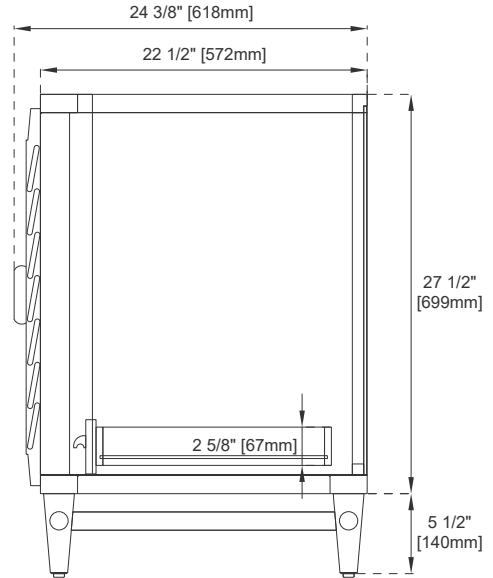

Drawer Box Material and Construction: 12mm Plywood/English Dovetail

Joinery Hardware: Whitewashed Walnut (Wood)

Fits Drain Hole Size: 1 3/4"

Full Extension, Soft Close Glides

European Soft Close Hinges

Aluminum Laminate Drawer Liners

Adjustable Levelers

Dimension

Width: 35-7/8"

Depth: 23-1/2"

Height: 33"

Rough-In Height: 21-1/2"

36" PORTLAND VANITY

JAMES MARTIN VANITIES

620-V36-WW

Top View

Pull

Front View

All dimensions are nominal

Diagrams are of cabinet only—James Martin Optional Countertops and sinks are not shown

Visit website for warranty and installation information
www.jamesmartinvanities.com

36" PORTLAND VANITY

JAMES MARTIN VANITIES

620-V36-WW

Side View

Side View

Back View

All dimensions are nominal
Diagrams are of cabinet only—James Martin Optional Countertops and sinks are not shown

Visit website for warranty and installation information
www.jamesmartinvanities.com