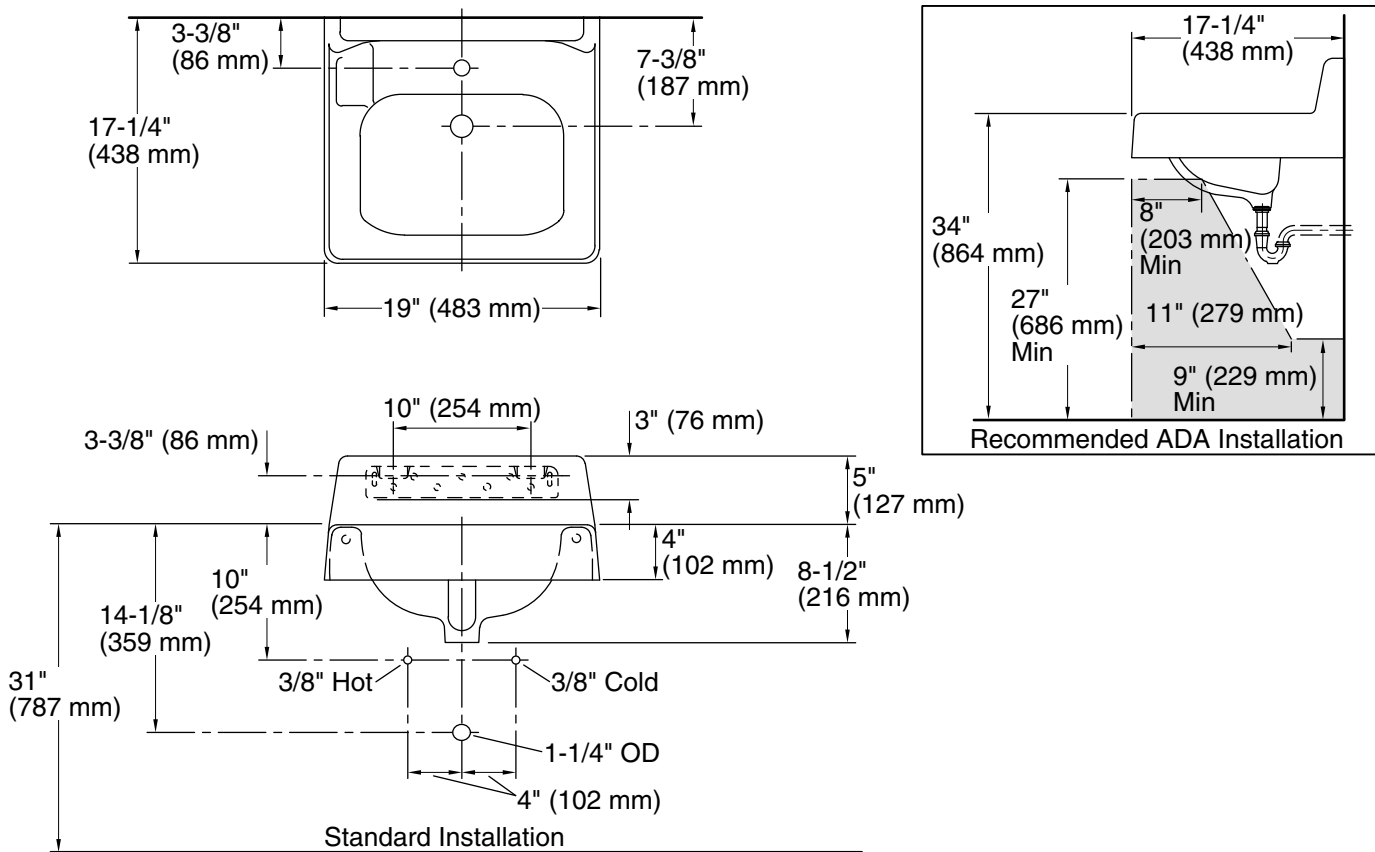

Hudson™
19" rectangular wall-mount bathroom sink
K-2805

Features

- Made from premium materials that withstand high-volume usage
- 19" (483 mm) x 17" (432 mm)
- Faucet sold separately

Material

- KOHLER® enameled cast iron

Installation

- Wall-mount

Recommended Products/Accessories

- K-8998 P-Trap
- K-23726 Drain treatment
- K-23725 Cast iron cleaner

ADA

Codes/Standards

ASME A112.19.1/CSA B45.2
ADA
ICC/ANSI A117.1

**KOHLER® Enameled Cast Iron
Kitchen and Bathroom Sink Lifetime
Limited Warranty**

See website for detailed warranty information.

Available Colors/Finishes

Color tiles intended for reference only.

Color Code Description

	0	White
---	---	-------

Technical Information

All product dimensions are nominal.

Basin configuration:	Single Bowl
Bowl area (Only):	Length: 15" (381 mm) Width: 10" (254 mm) Water depth: 5" (127 mm)
With overflow:	Yes
Number of deck holes:	1
Faucet hole(s):	1-3/8" (35 mm)
Drain hole:	1-3/4" (44 mm)